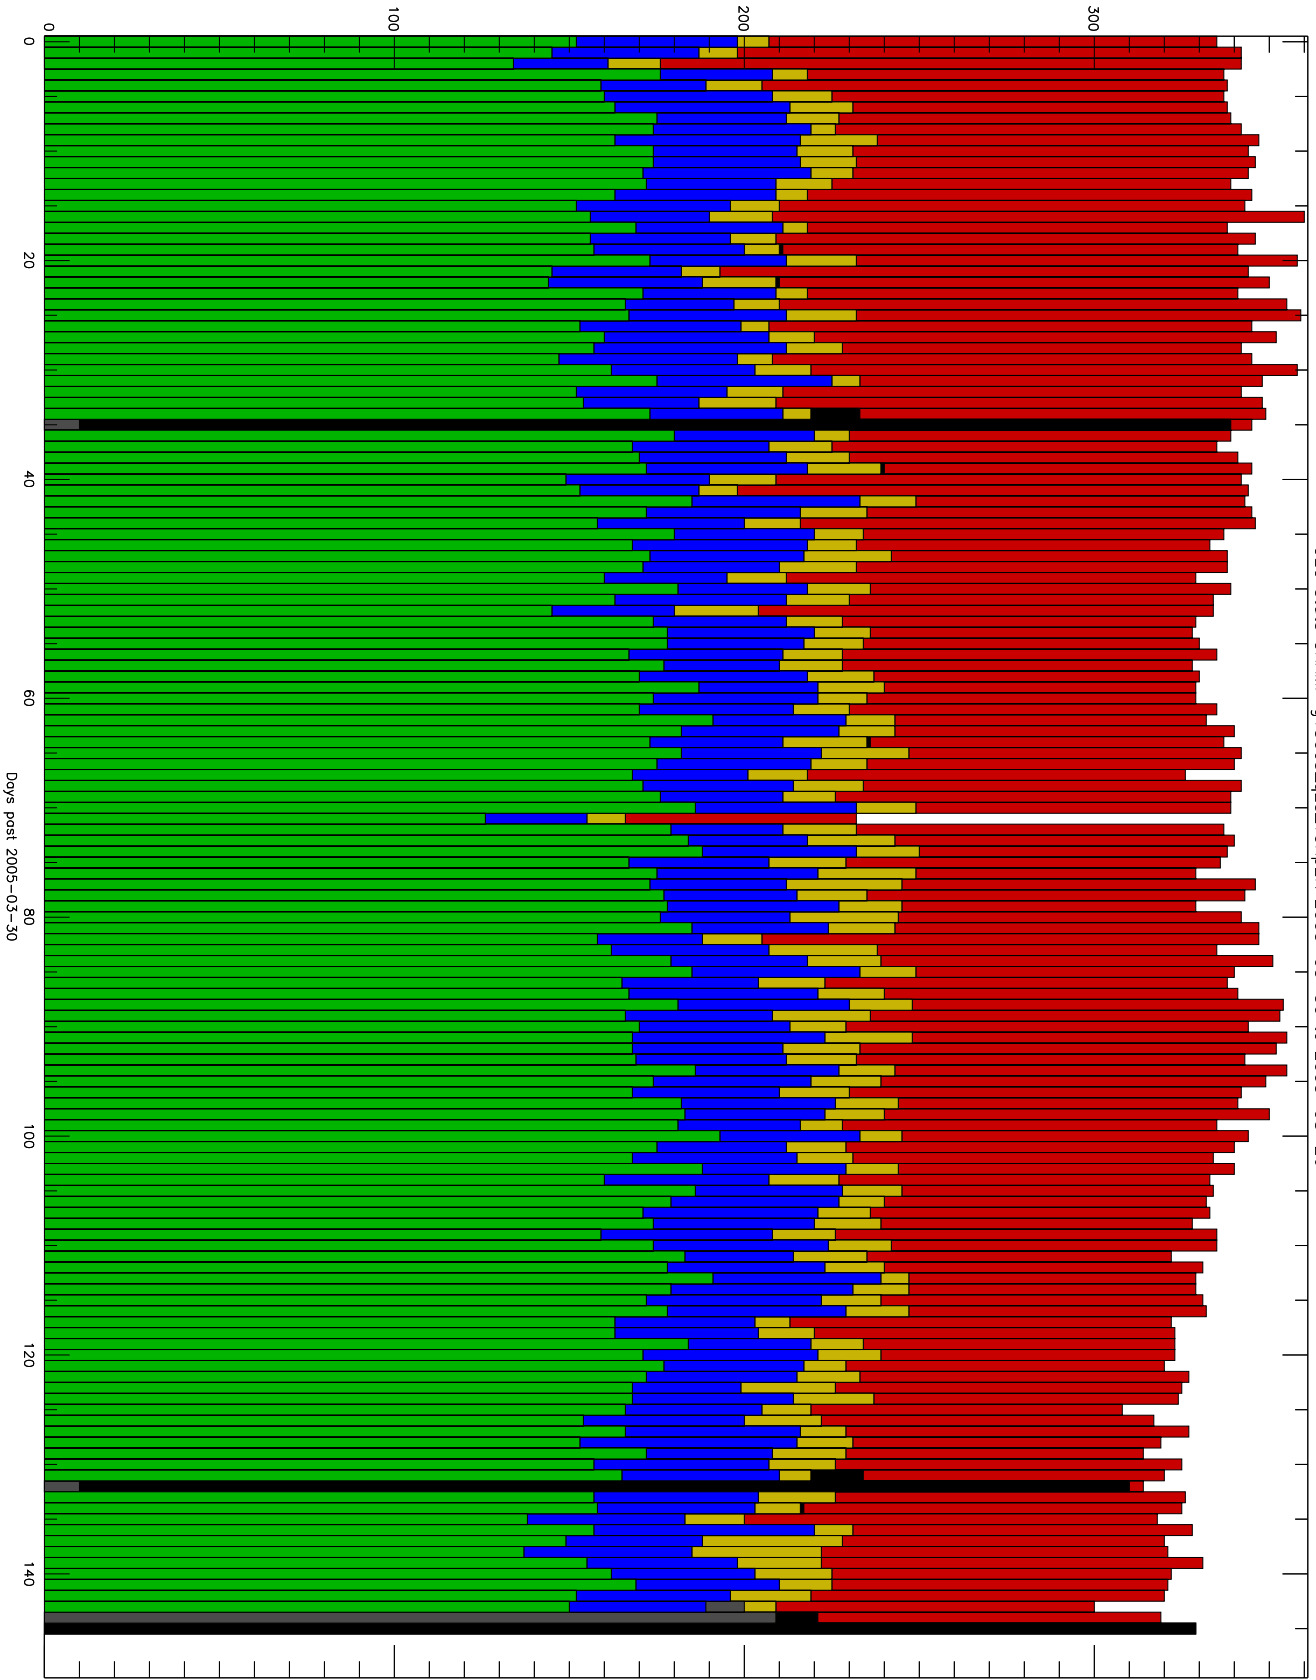

Number of occultations

GEO stats CHAMP g150c5-q2s_10Kp2N 2005-03-30 to 2005-08-26

- CAL-F
- CAL-U
- RET-F
- RET-U
- OCL-F
- OCL-U
- OCL-P