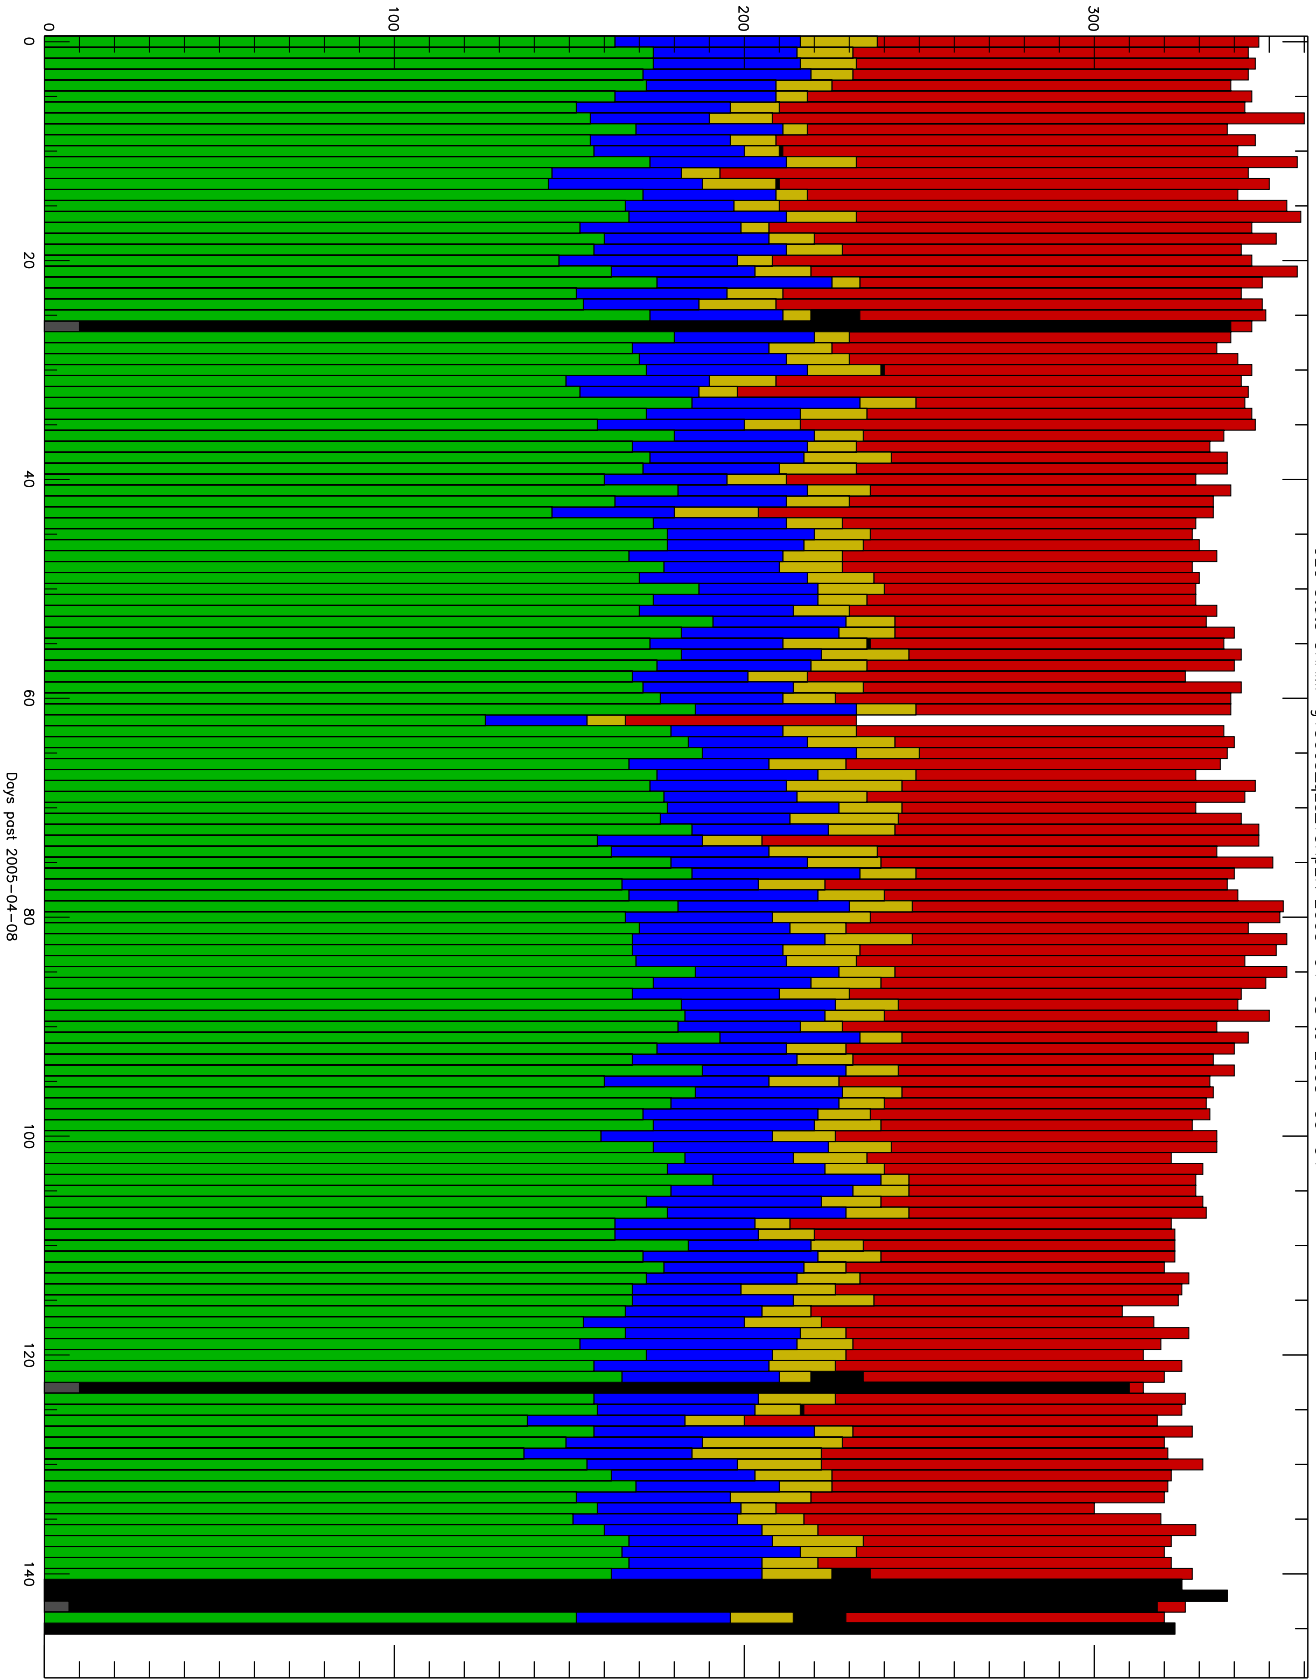

Number of occultations

GEO stats CHAMP g150c5-q2s_10kp2N 2005-04-08 to 2005-09-04

- CAL-F
- RET-F
- OCL-F
- RET-U
- OCL-U
- OCL-P