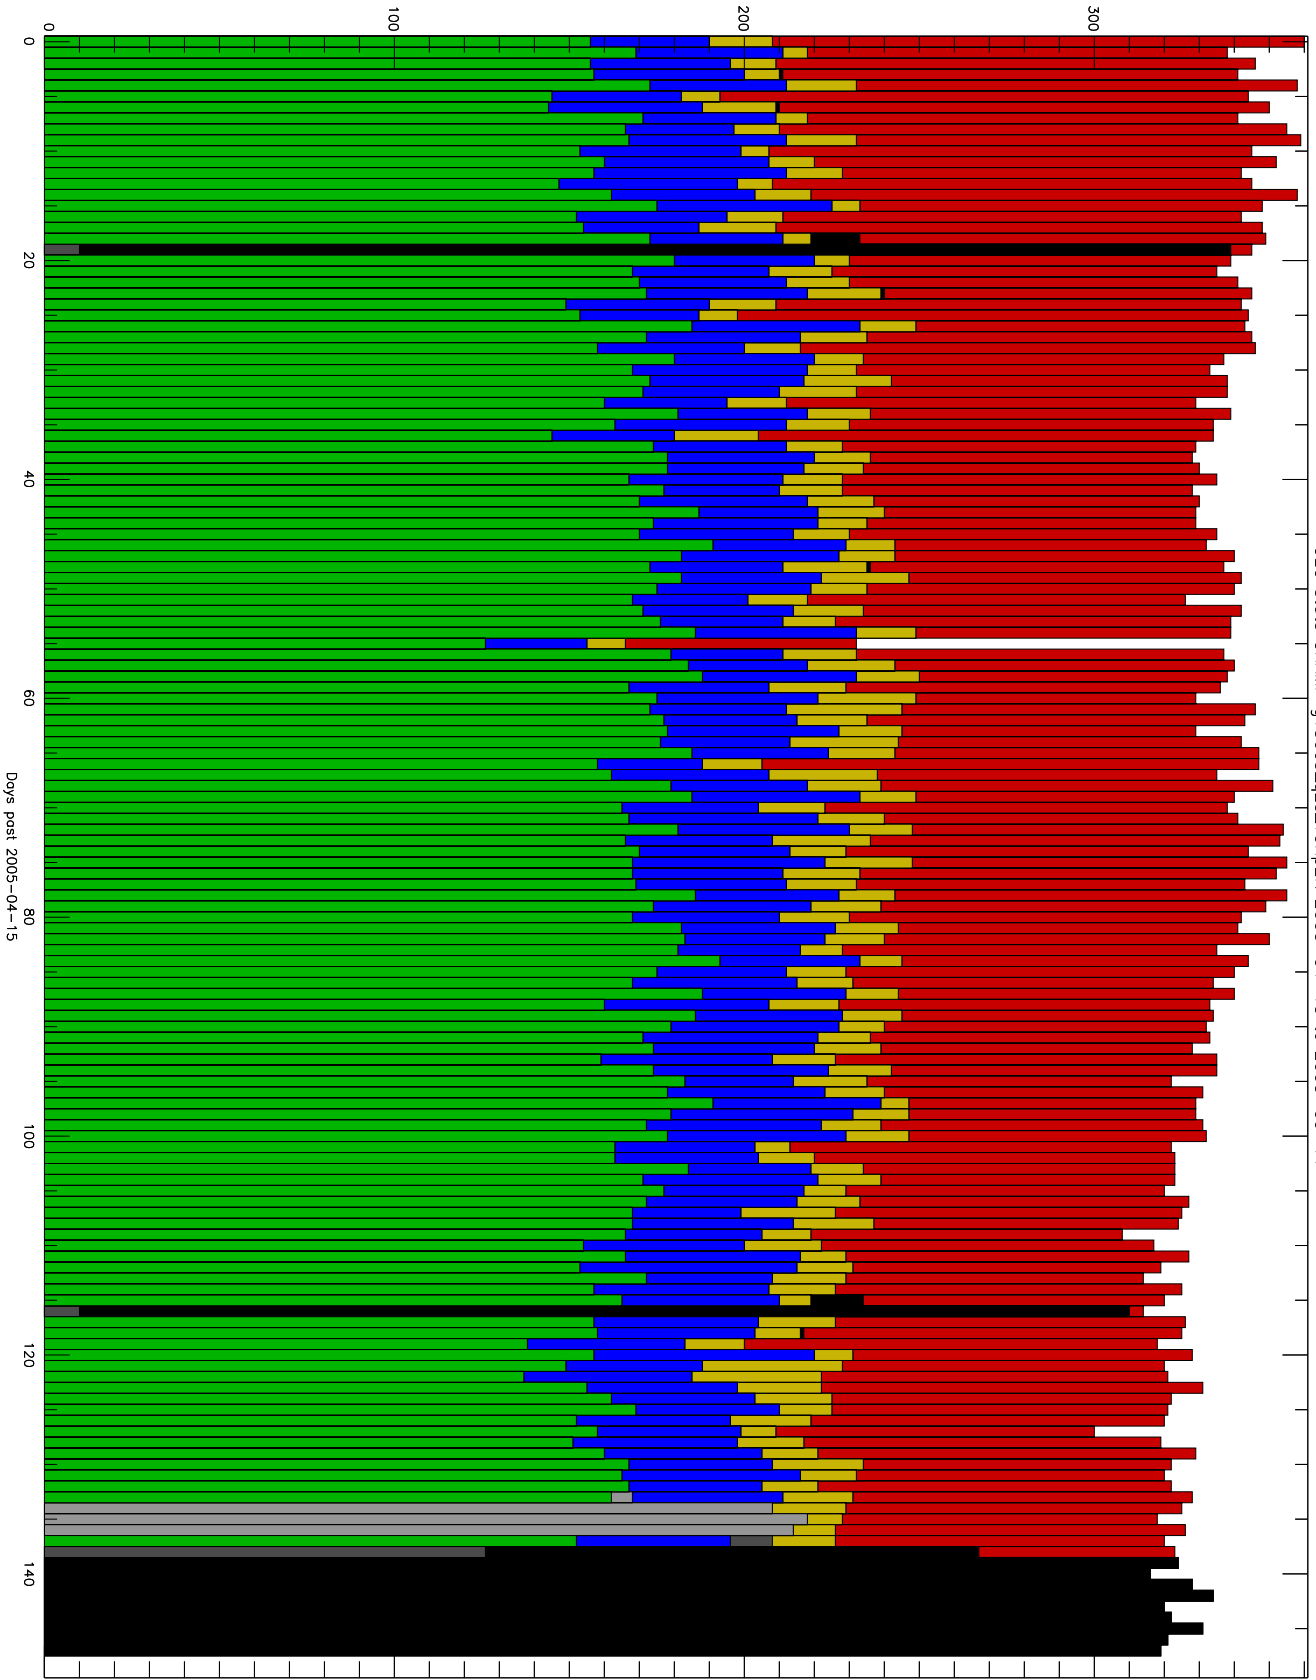

Number of occultations

GEO stats CHAMP g150c5-q2s_10kp2N 2005-04-15 to 2005-09-11

- CAL-F
- CAL-U
- RET-F
- RET-U
- OCL-F
- OCL-U
- OCL-P