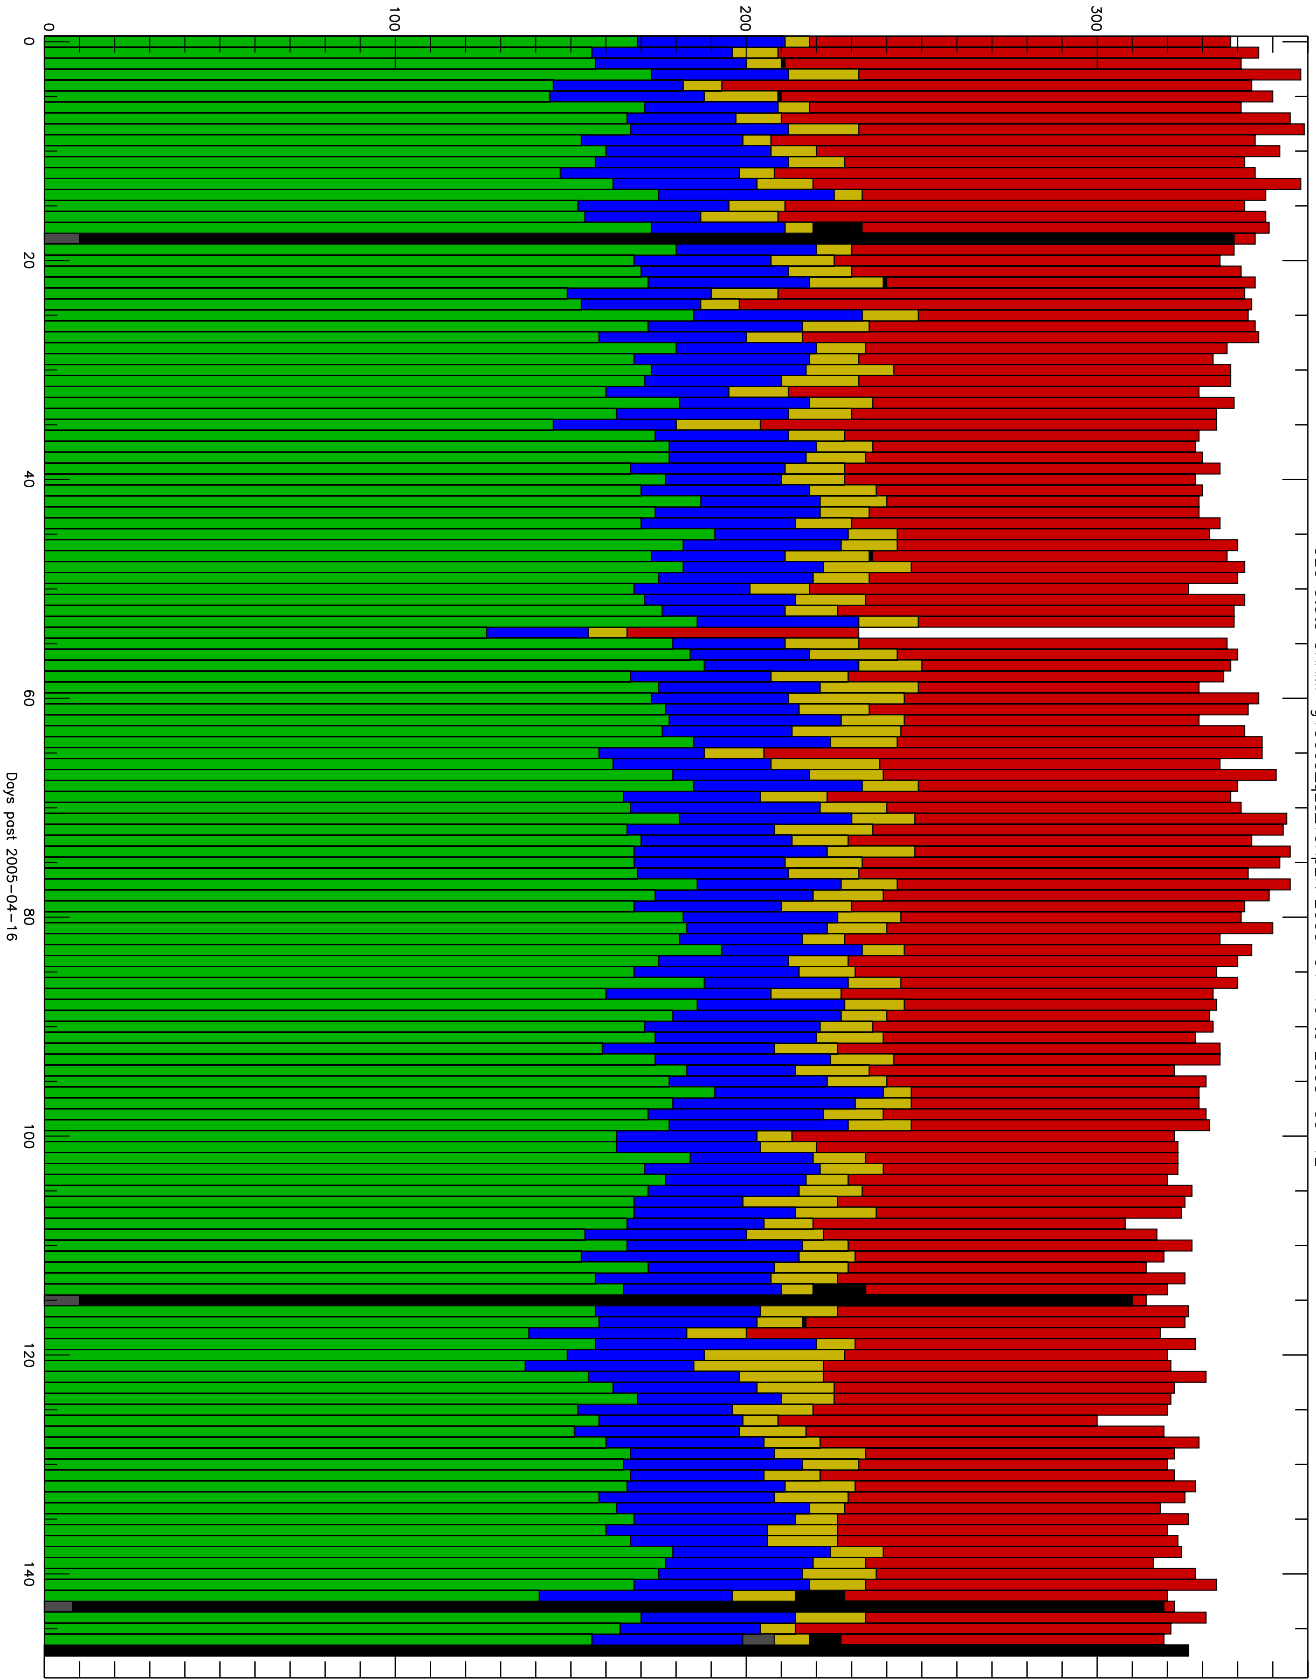

Number of occultations

GEO stats CHAMP g150c5-q2s_10Kp2N 2005-04-16 to 2005-09-12

- CAL-F
- CAL-U
- RET-F
- RET-U
- OCL-F
- OCL-U
- OCL-P