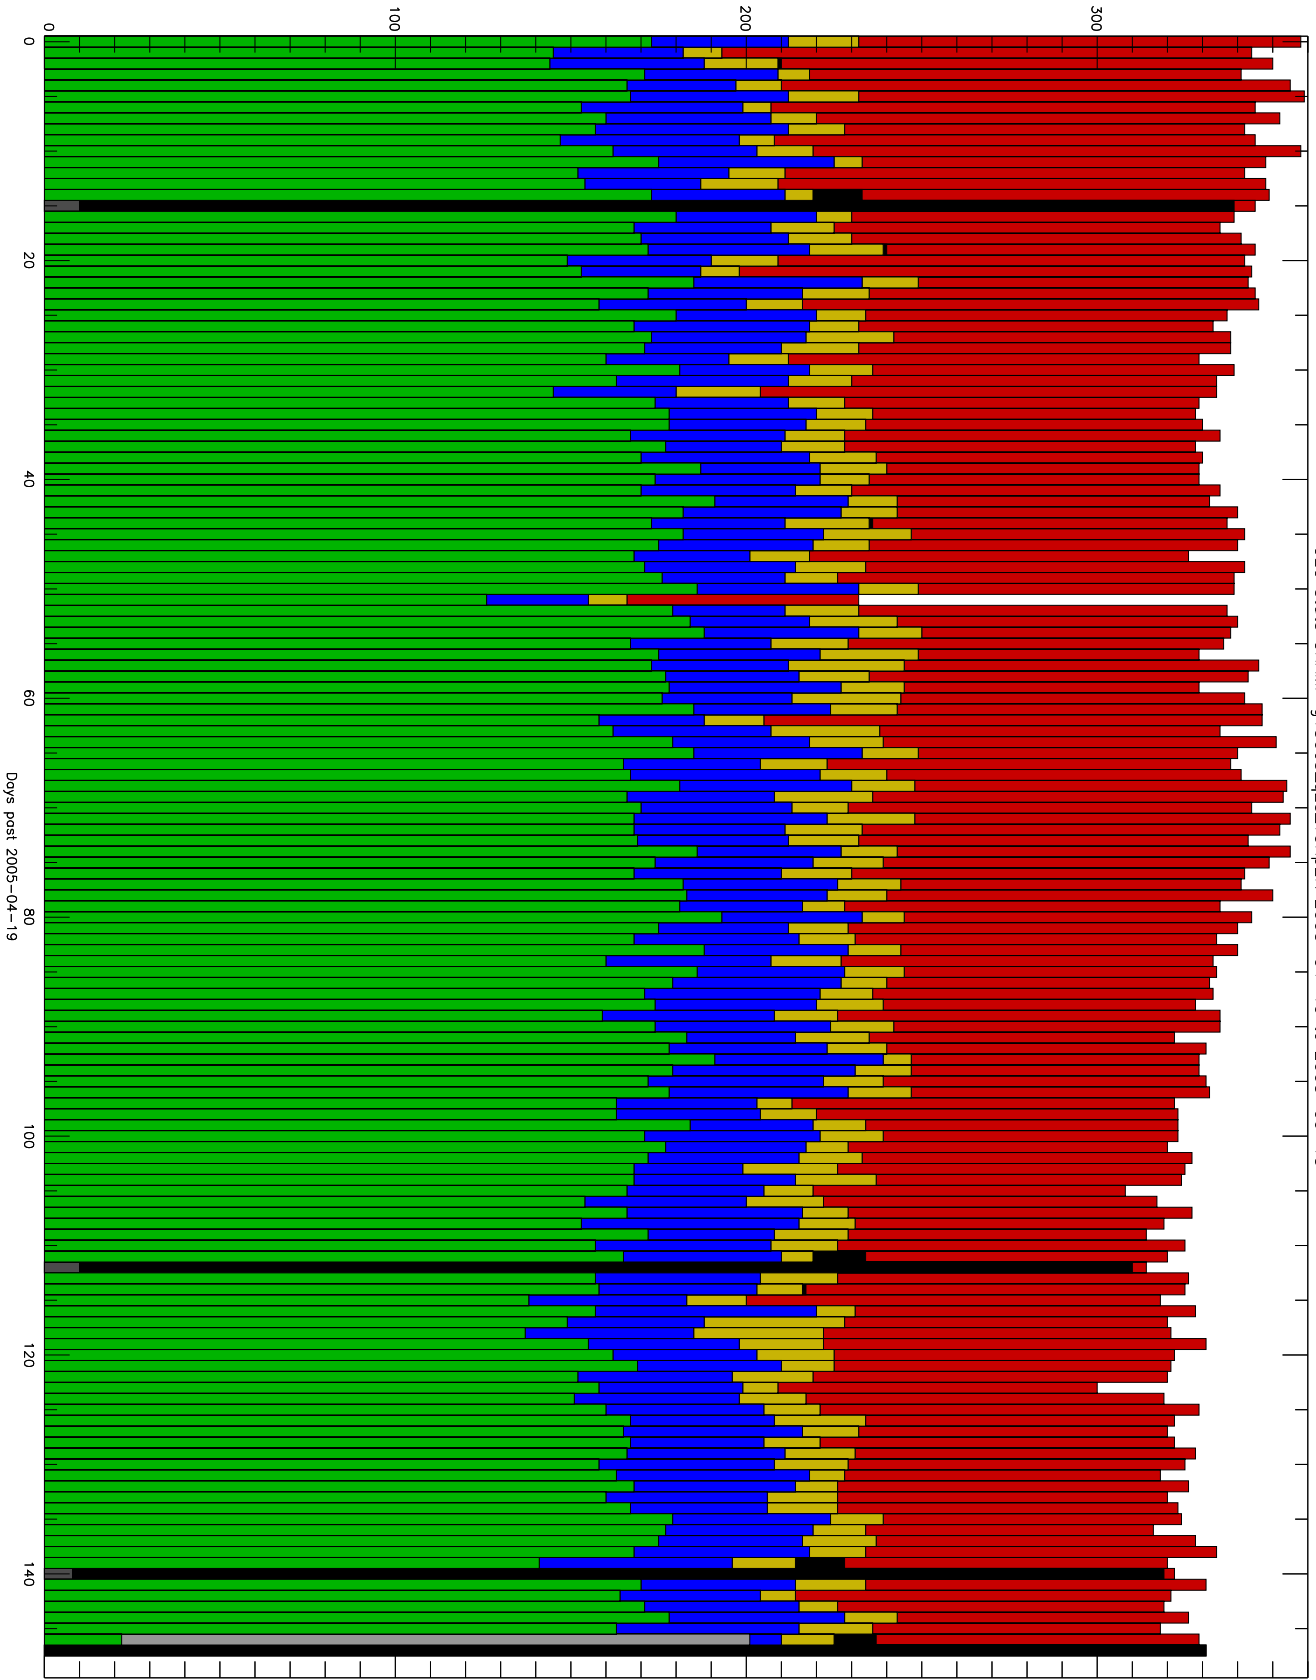

Number of occultations

GEO stats CHAMP g150c5-q2s_10Kp2N 2005-04-19 to 2005-09-15

- CAL-F
- RET-F
- OCL-F
- RET-U
- OCL-U
- OCL-P