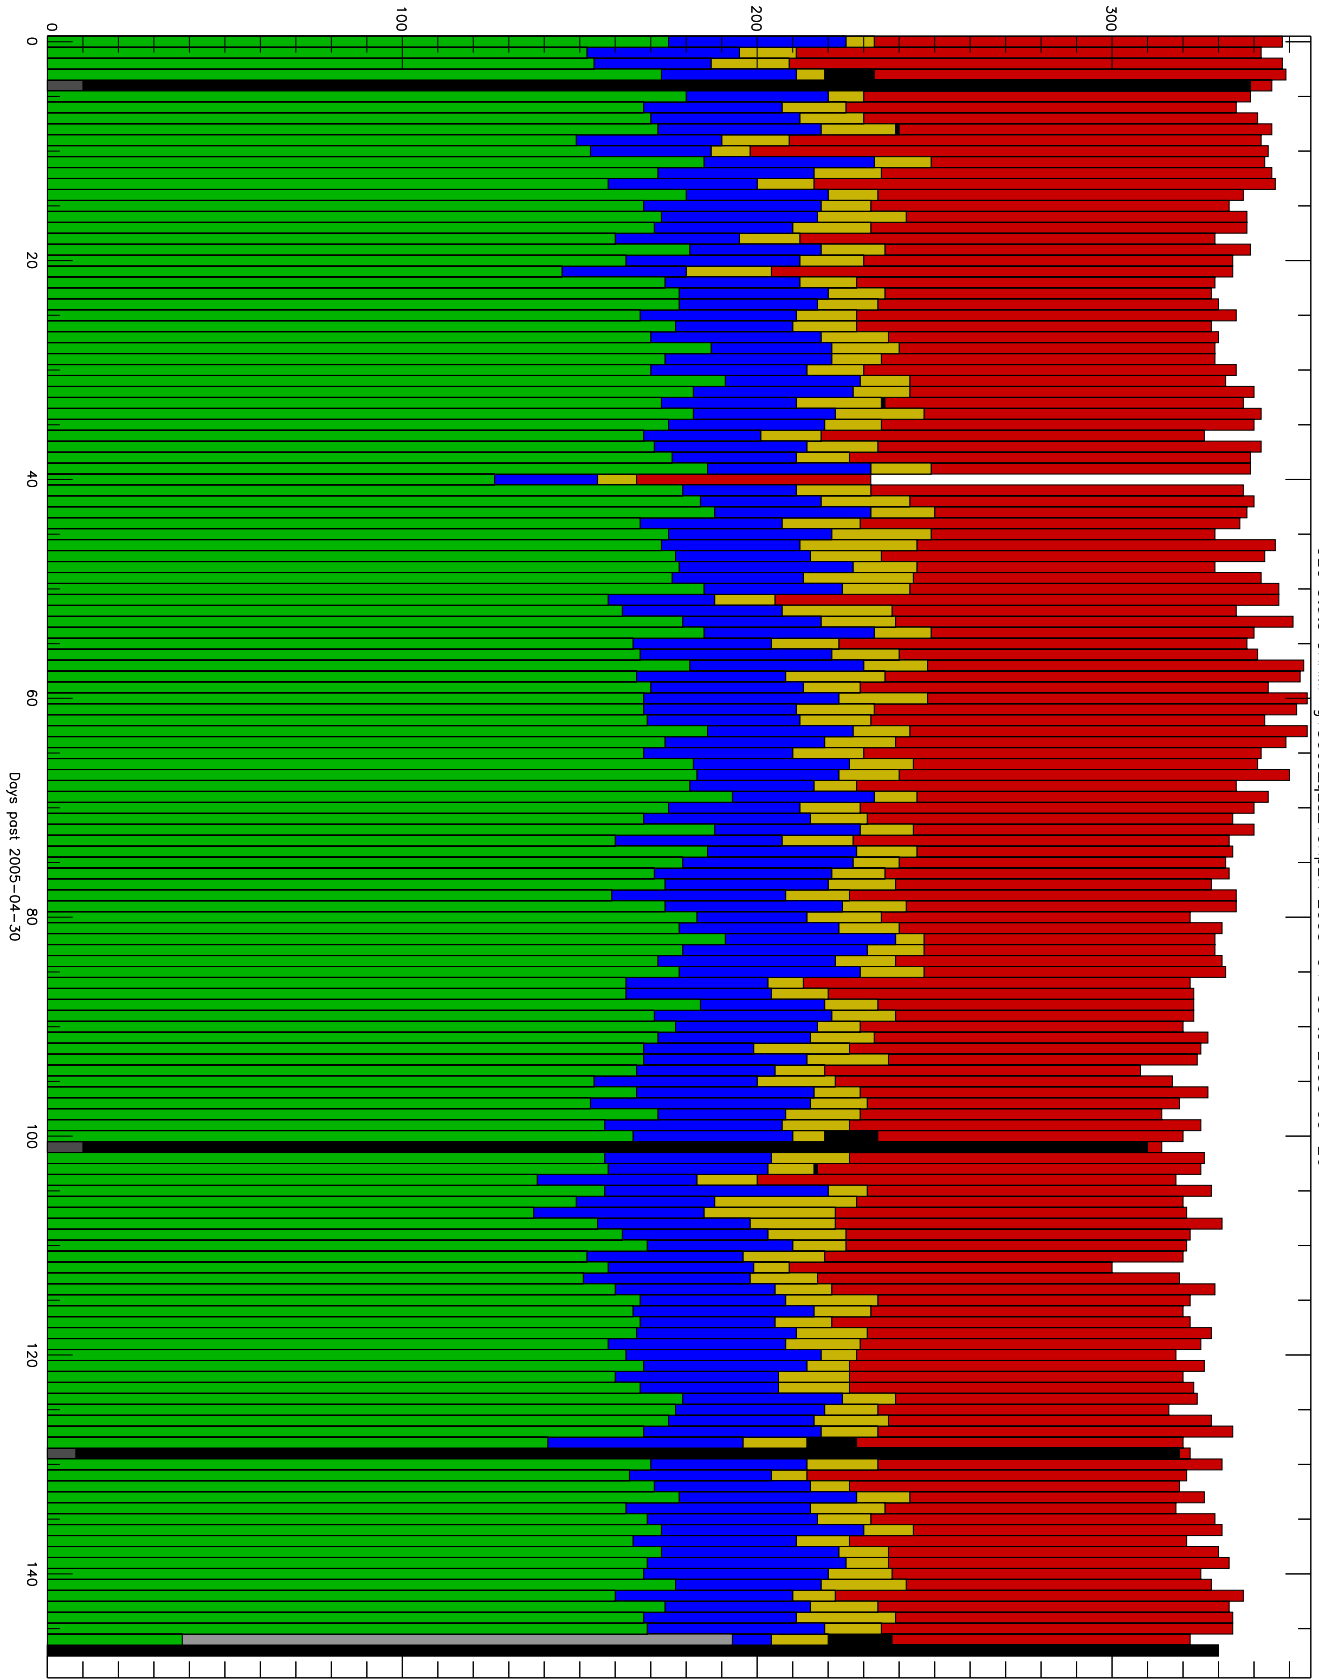

Number of occultations

GEO stats CHAMP q150c5-q2s_10Kp2N 2005-04-30 to 2005-09-26

- CAL-F
- CAL-U
- RET-F
- RET-U
- OCL-F
- OCL-U
- OCL-P