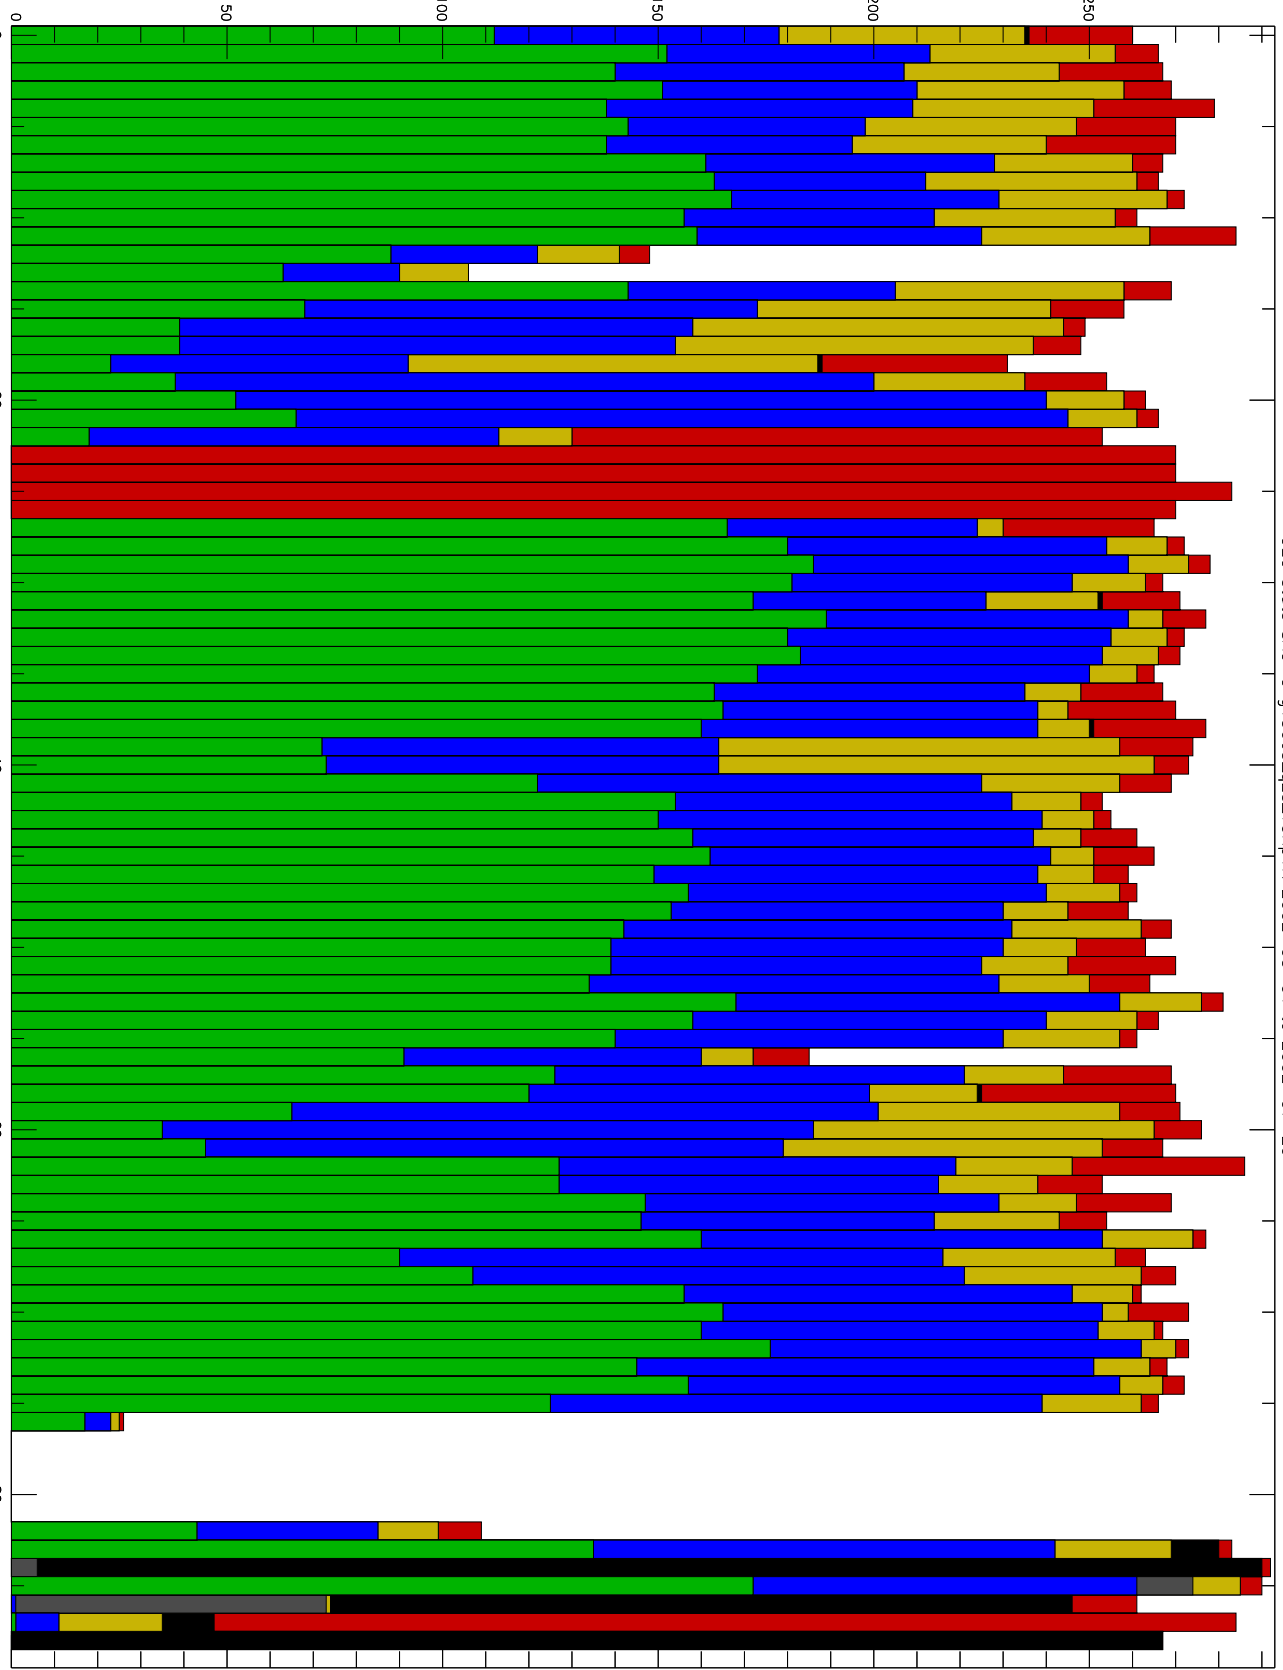

Number of occultations

GEO stats SAC-C g150c5-q2s-10Kp1N 2002-05-01 to 2002-07-29

Days post 2002-05-01

- CAL-F
- CAL-U
- RET-F
- RET-U
- OCL-F
- OCL-U
- OCL-P