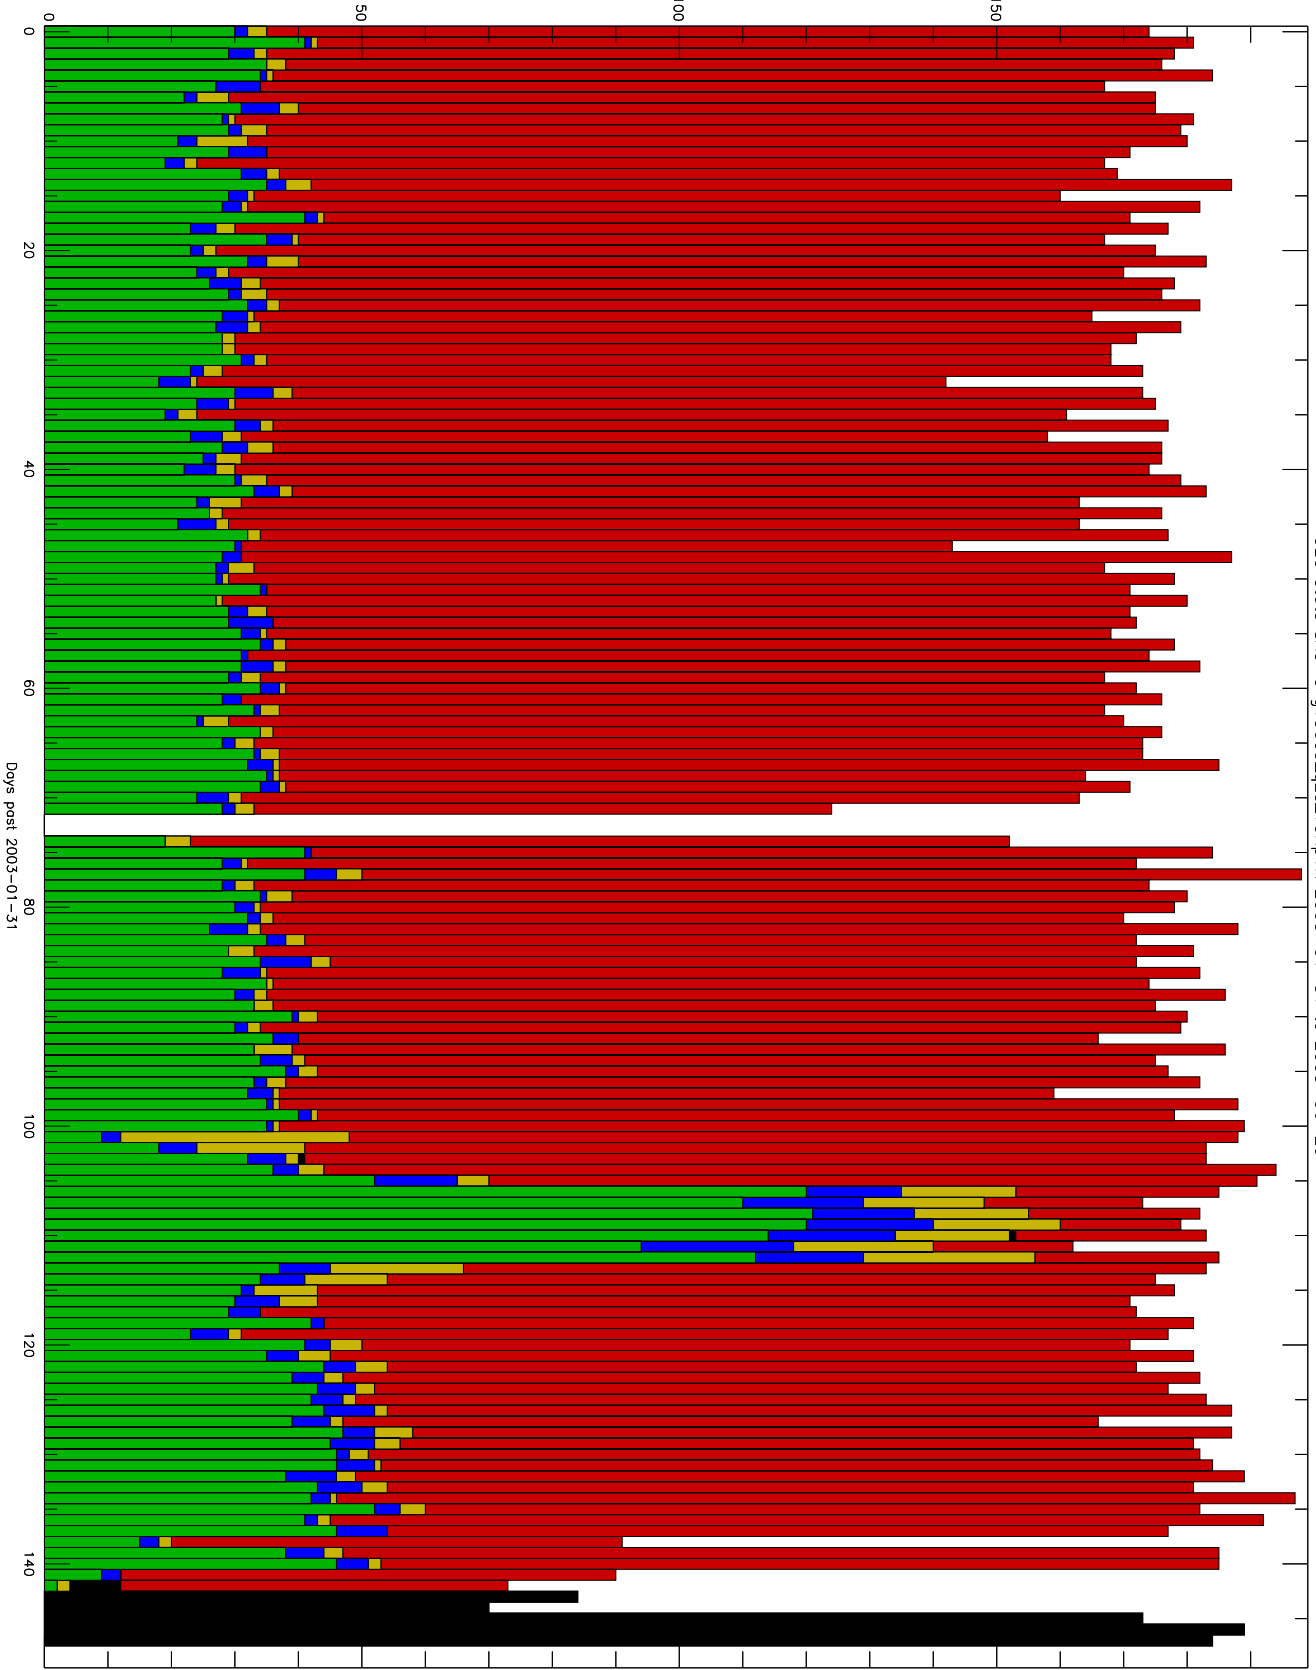

GEO stats SAC-C g150c5-q2s_10kp1N 2003-01-31 to 2003-06-29

Number of occultations

- CAL-F
- CAL-U
- RET-F
- RET-U
- OCL-F
- OCL-U
- OCL-P