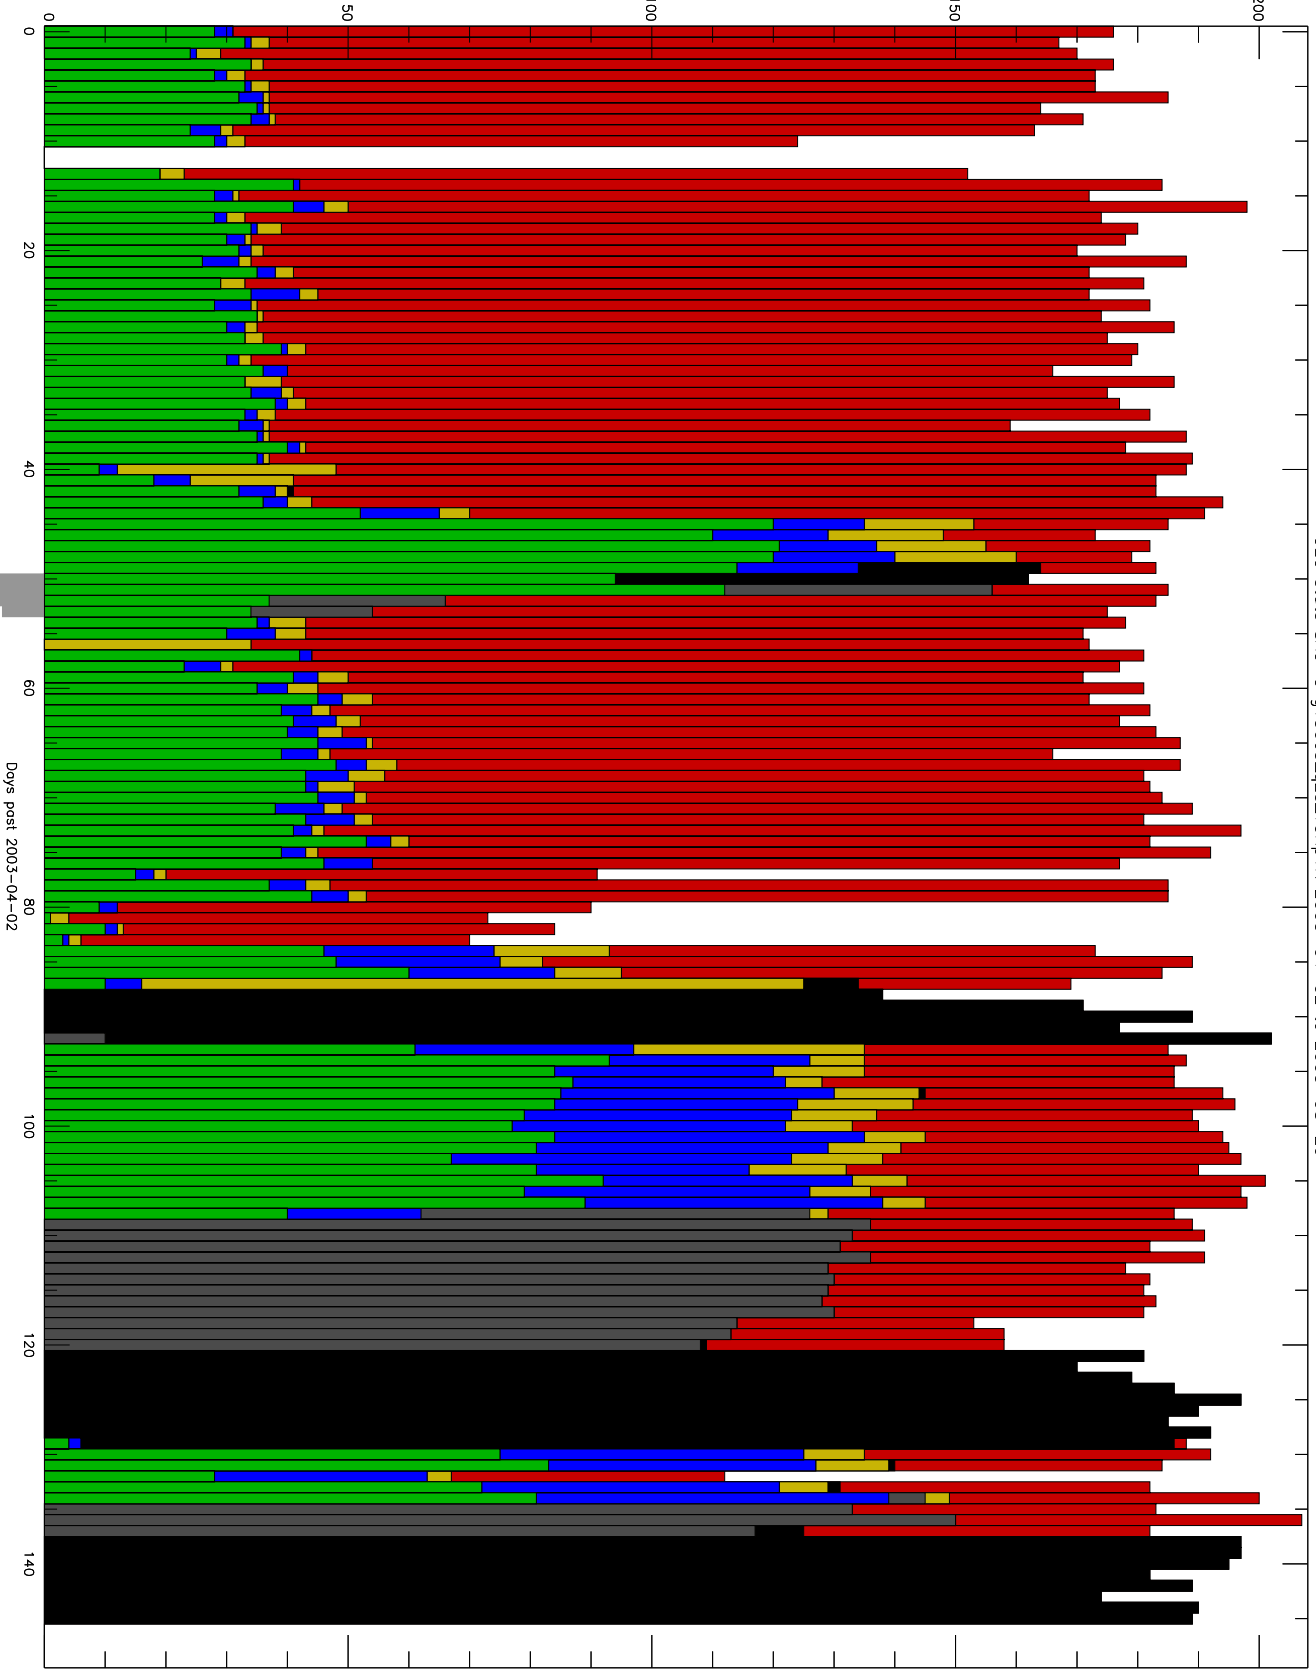

GEO stats SAC-C g150c5-q2s-10kp1N 2003-04-02 to 2003-08-29

Number of occultations

Days post 2003-04-02

- CAL-F
- CAL-U
- RET-F
- RET-U
- OCL-F
- OCL-U
- OCL-P