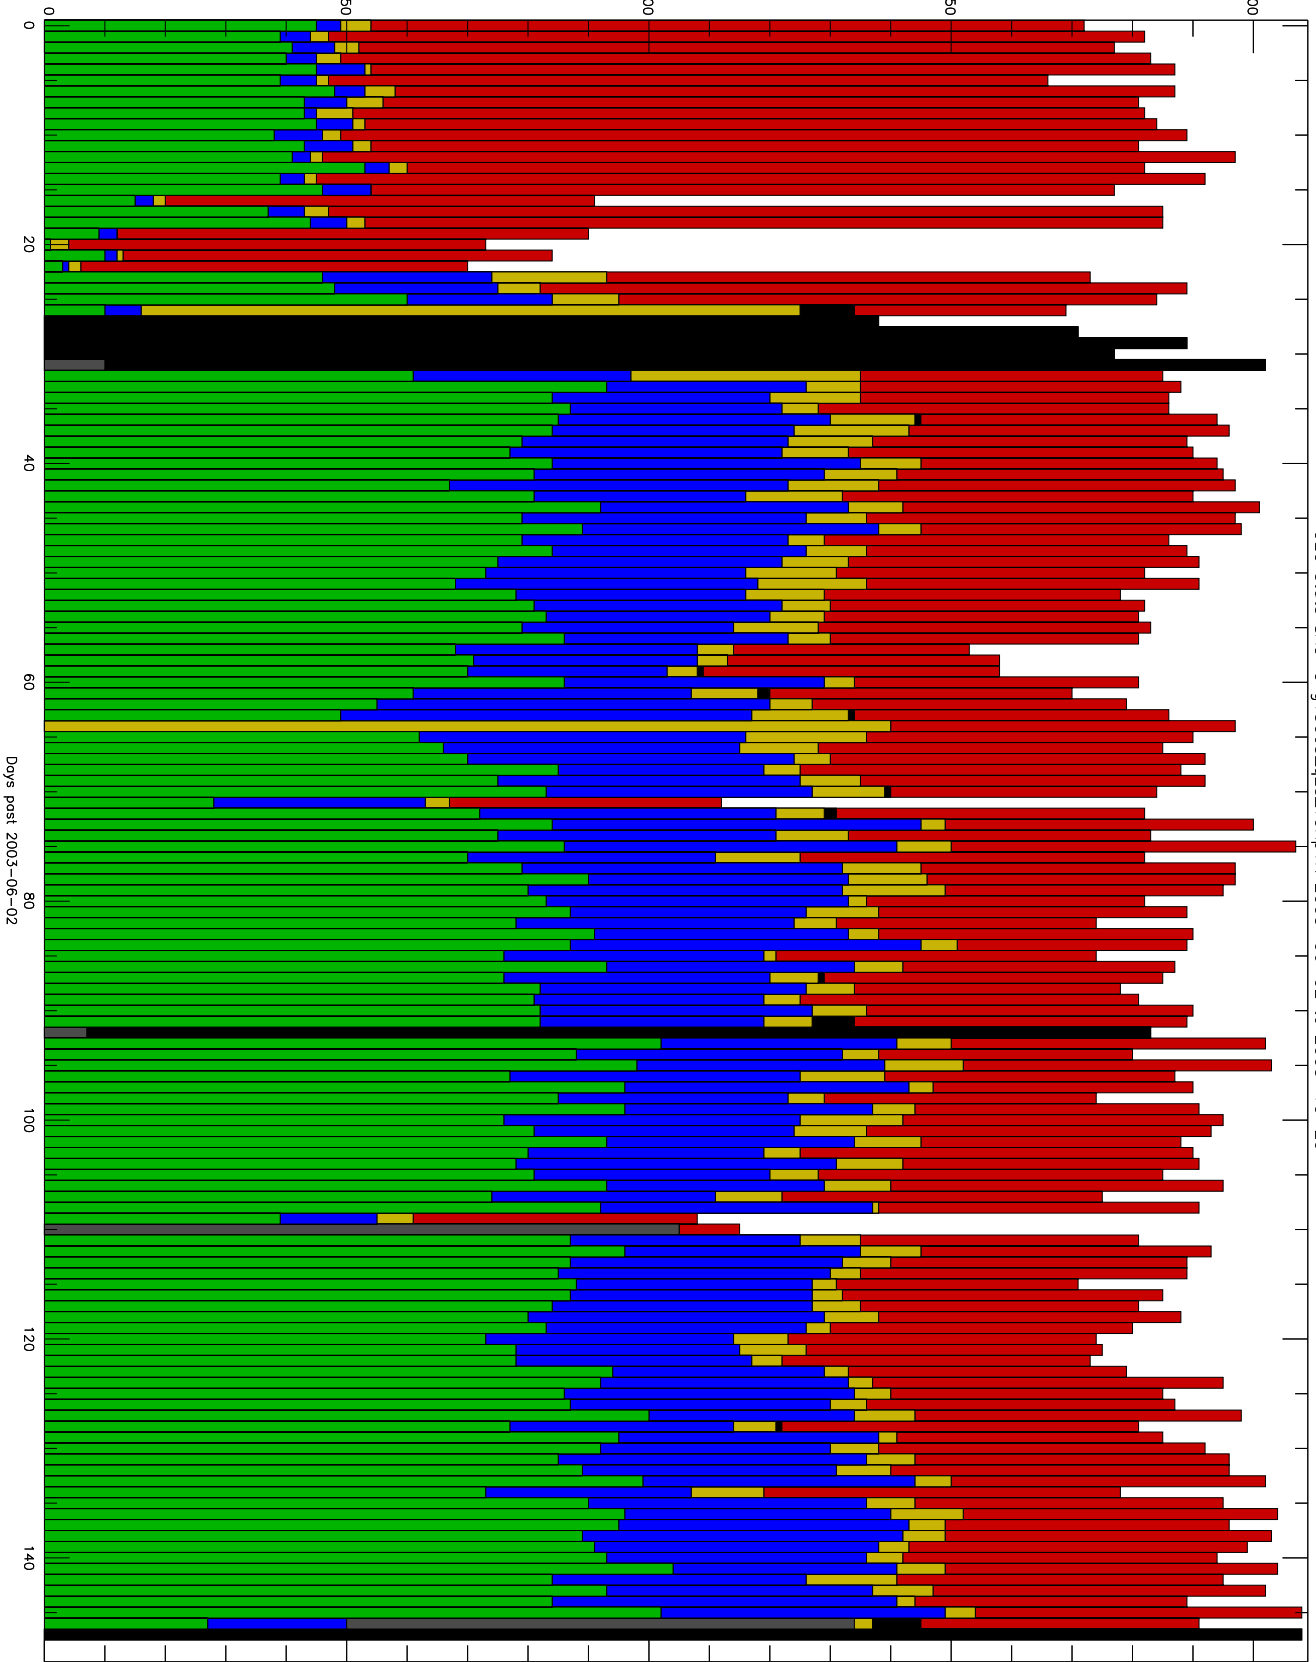

Number of occultations

GEO stats SAC-C g150c5-q2s_10kp1N 2003-06-02 to 2003-10-29

- CAL-F
- CAL-U
- RET-F
- RET-U
- OCL-F
- OCL-U
- OCL-P