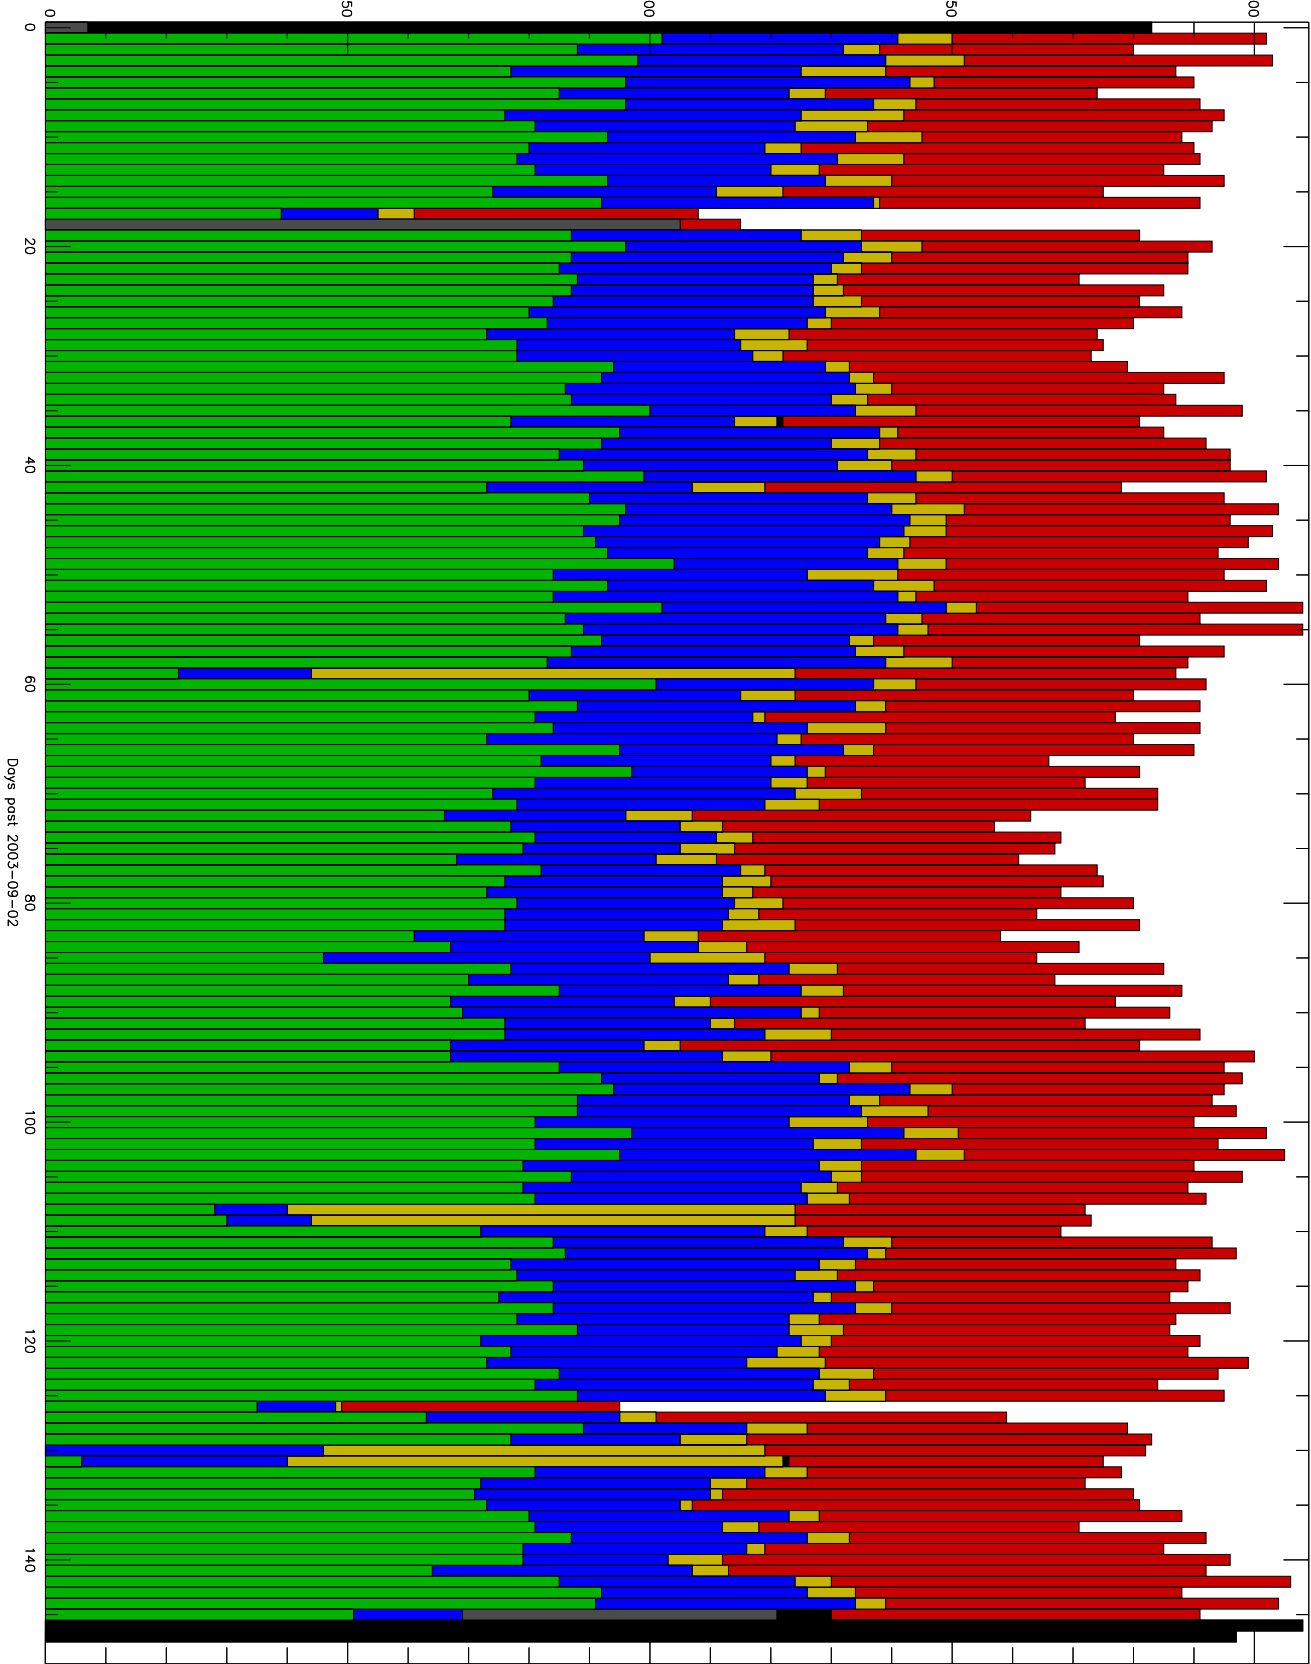

Number of occultations

GEO stats SAC-C q150c5-q2s_10kp1N 2003-09-02 to 2004-01-29

- CAL-F
- CAL-U
- RET-F
- RET-U
- OCL-F
- OCL-U
- OCL-P