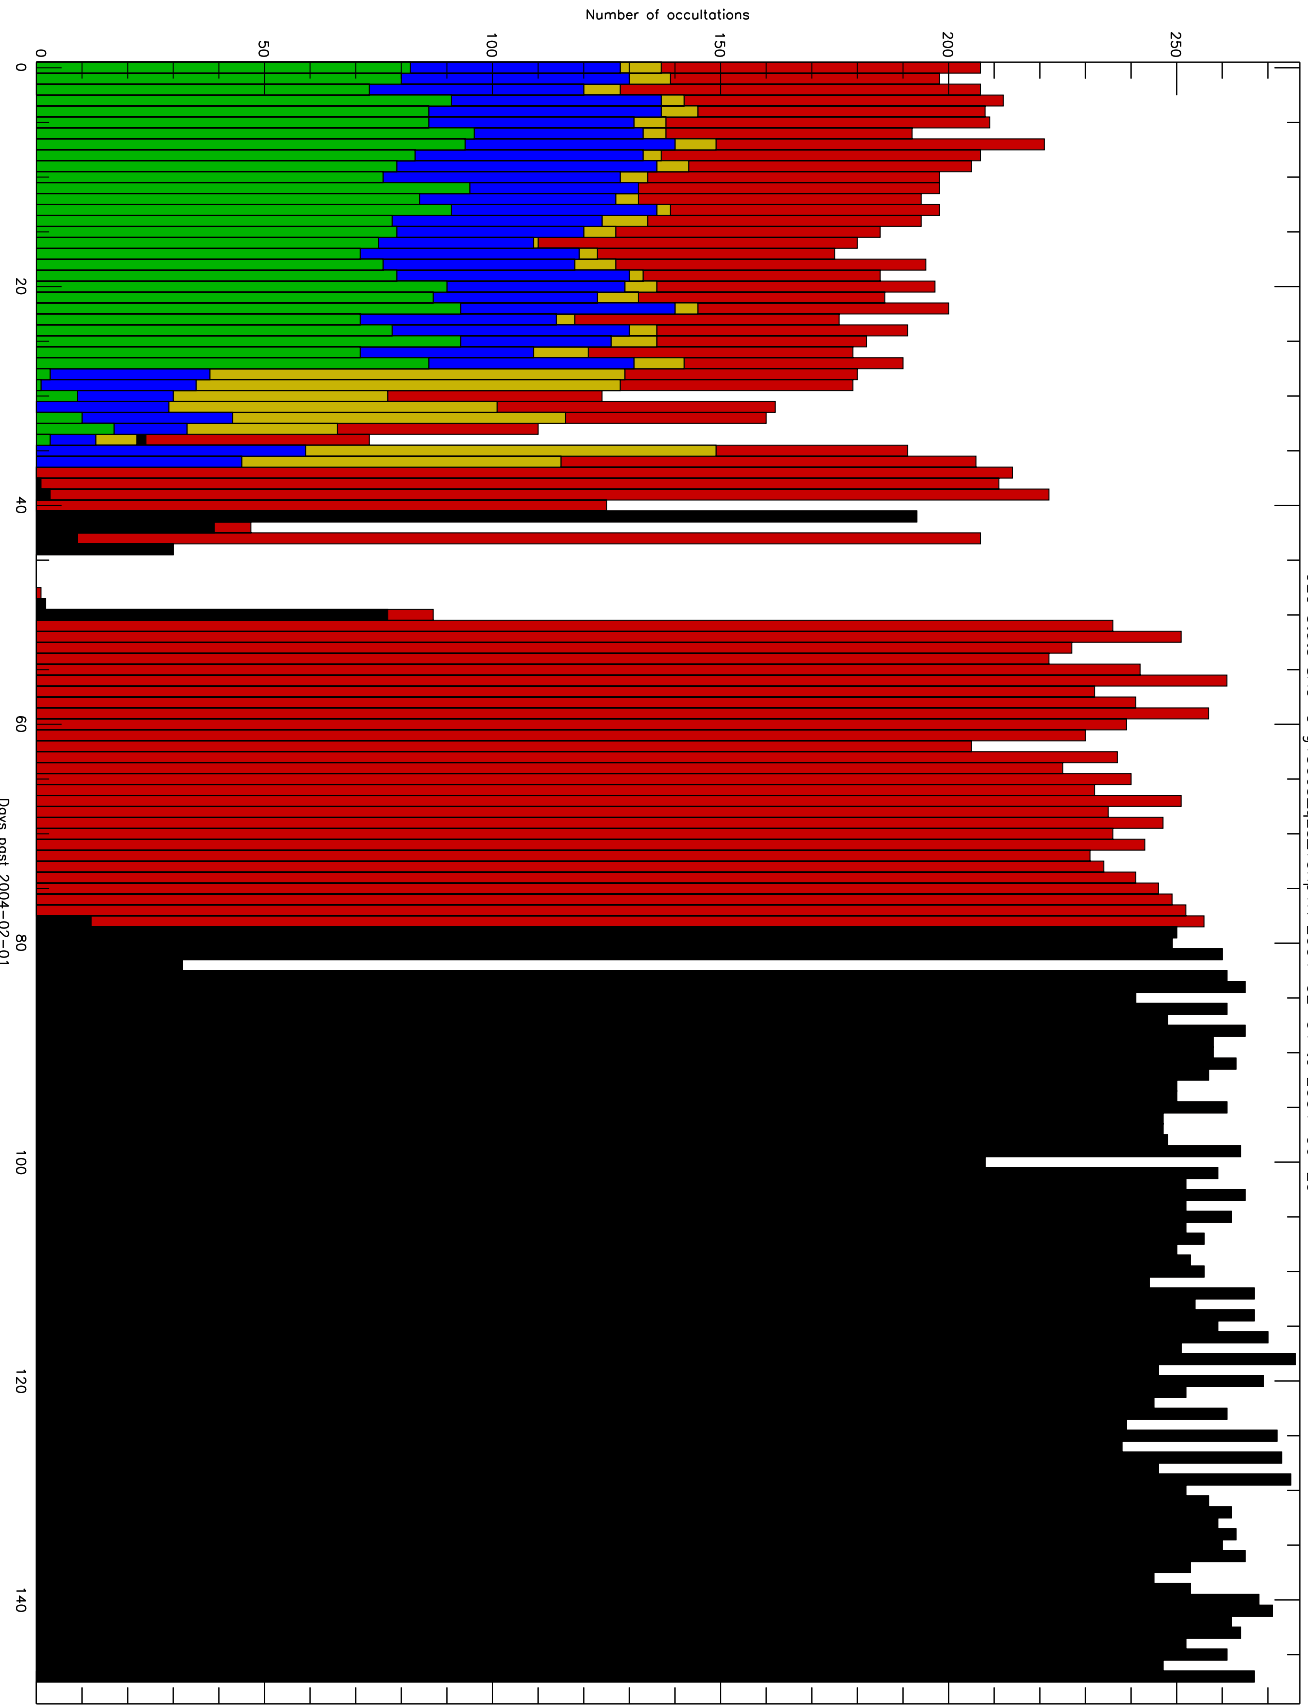

GEO stats SAC-C g150c5-q2s_10kp1N 2004-02-01 to 2004-06-29

Number of occultations

Days post 2004-02-01

- CAL-F
- CAL-U
- RET-F
- RET-U
- OCL-F
- OCL-U
- OCL-P