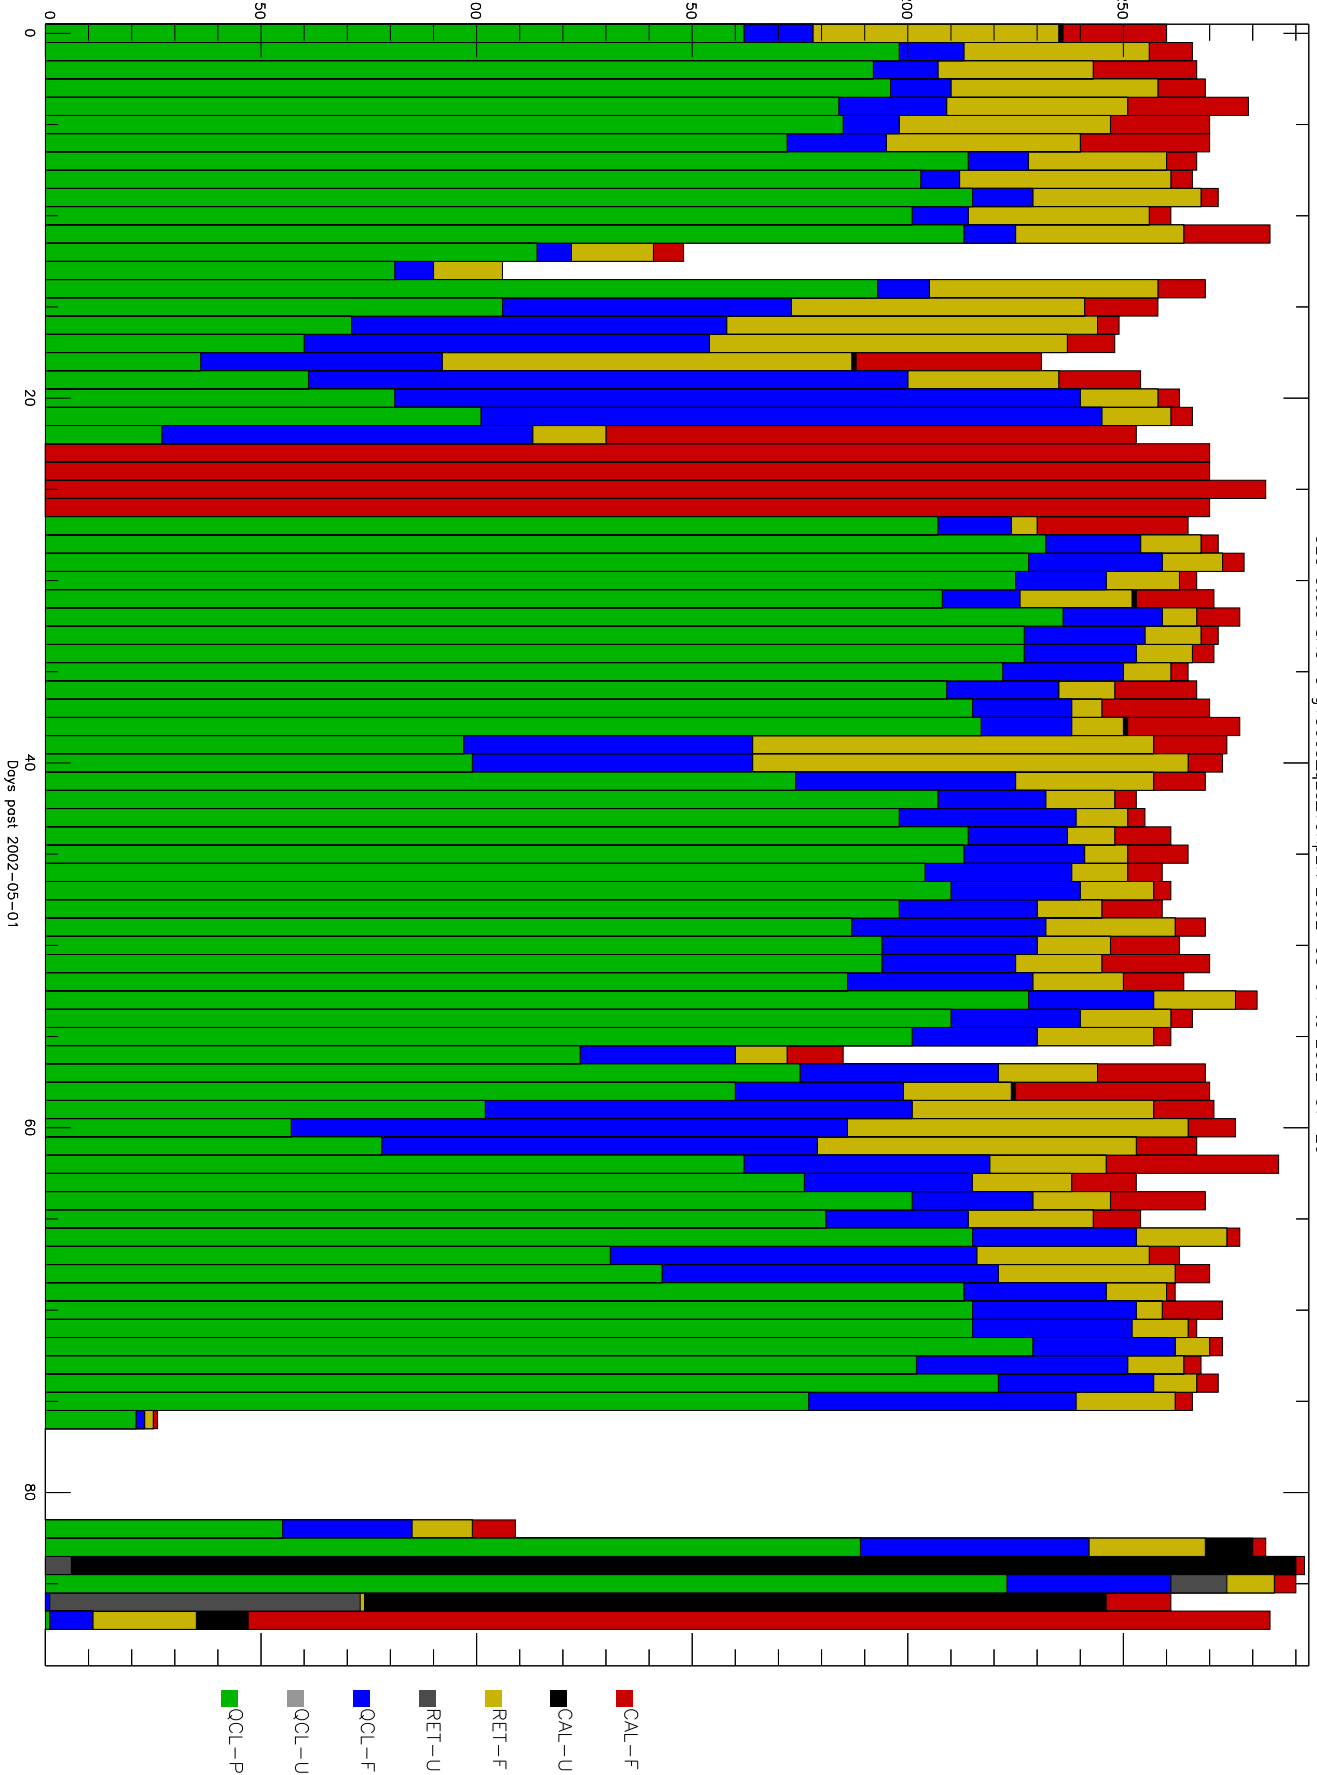

Number of occultations

GEO stats SAC-C g150c5-q2s\_10kp2N 2002-05-01 to 2002-07-29