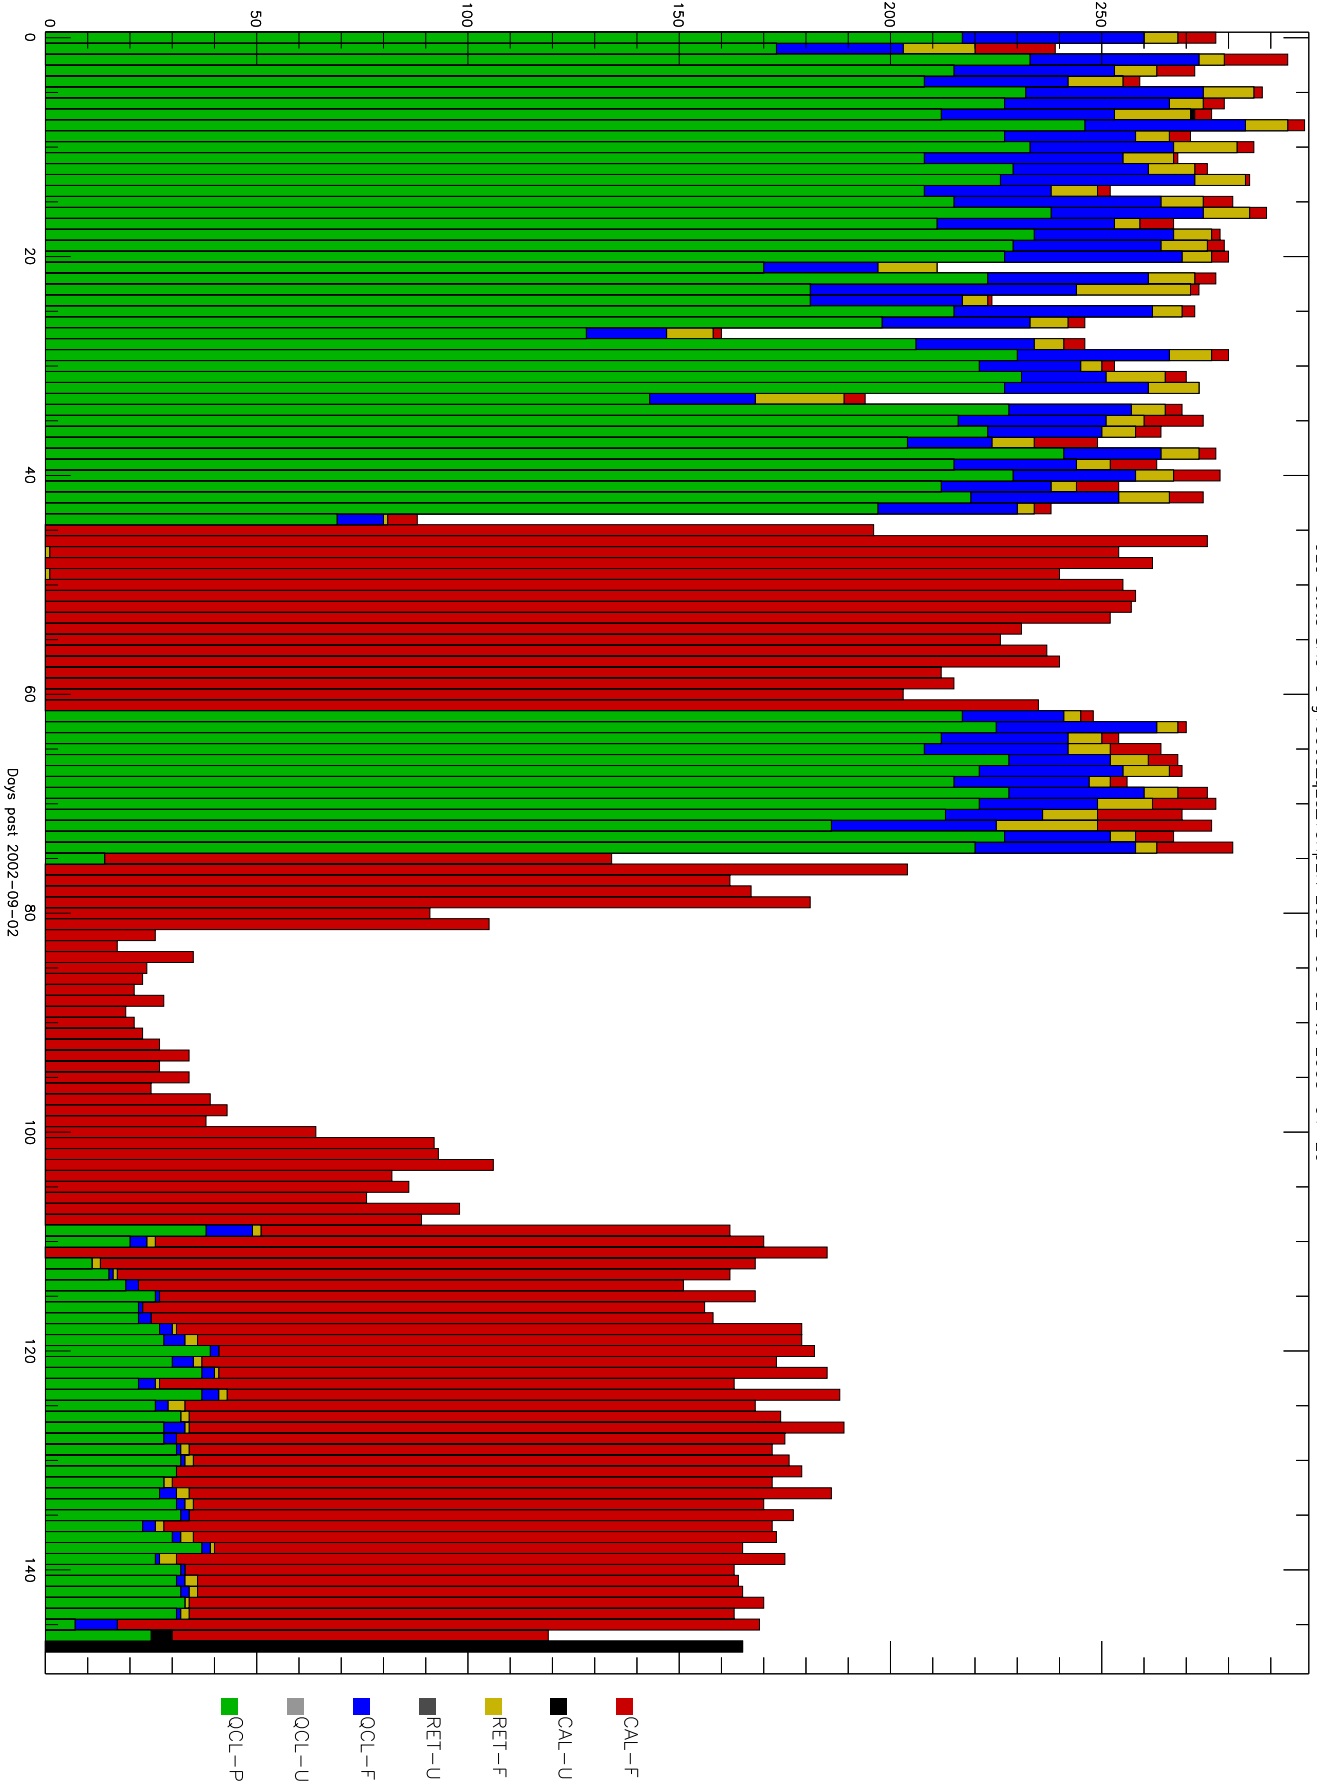

Number of occultations

GEO stats SAC-C g150s5-q2s_10kp2N 2002-09-02 to 2003-01-29