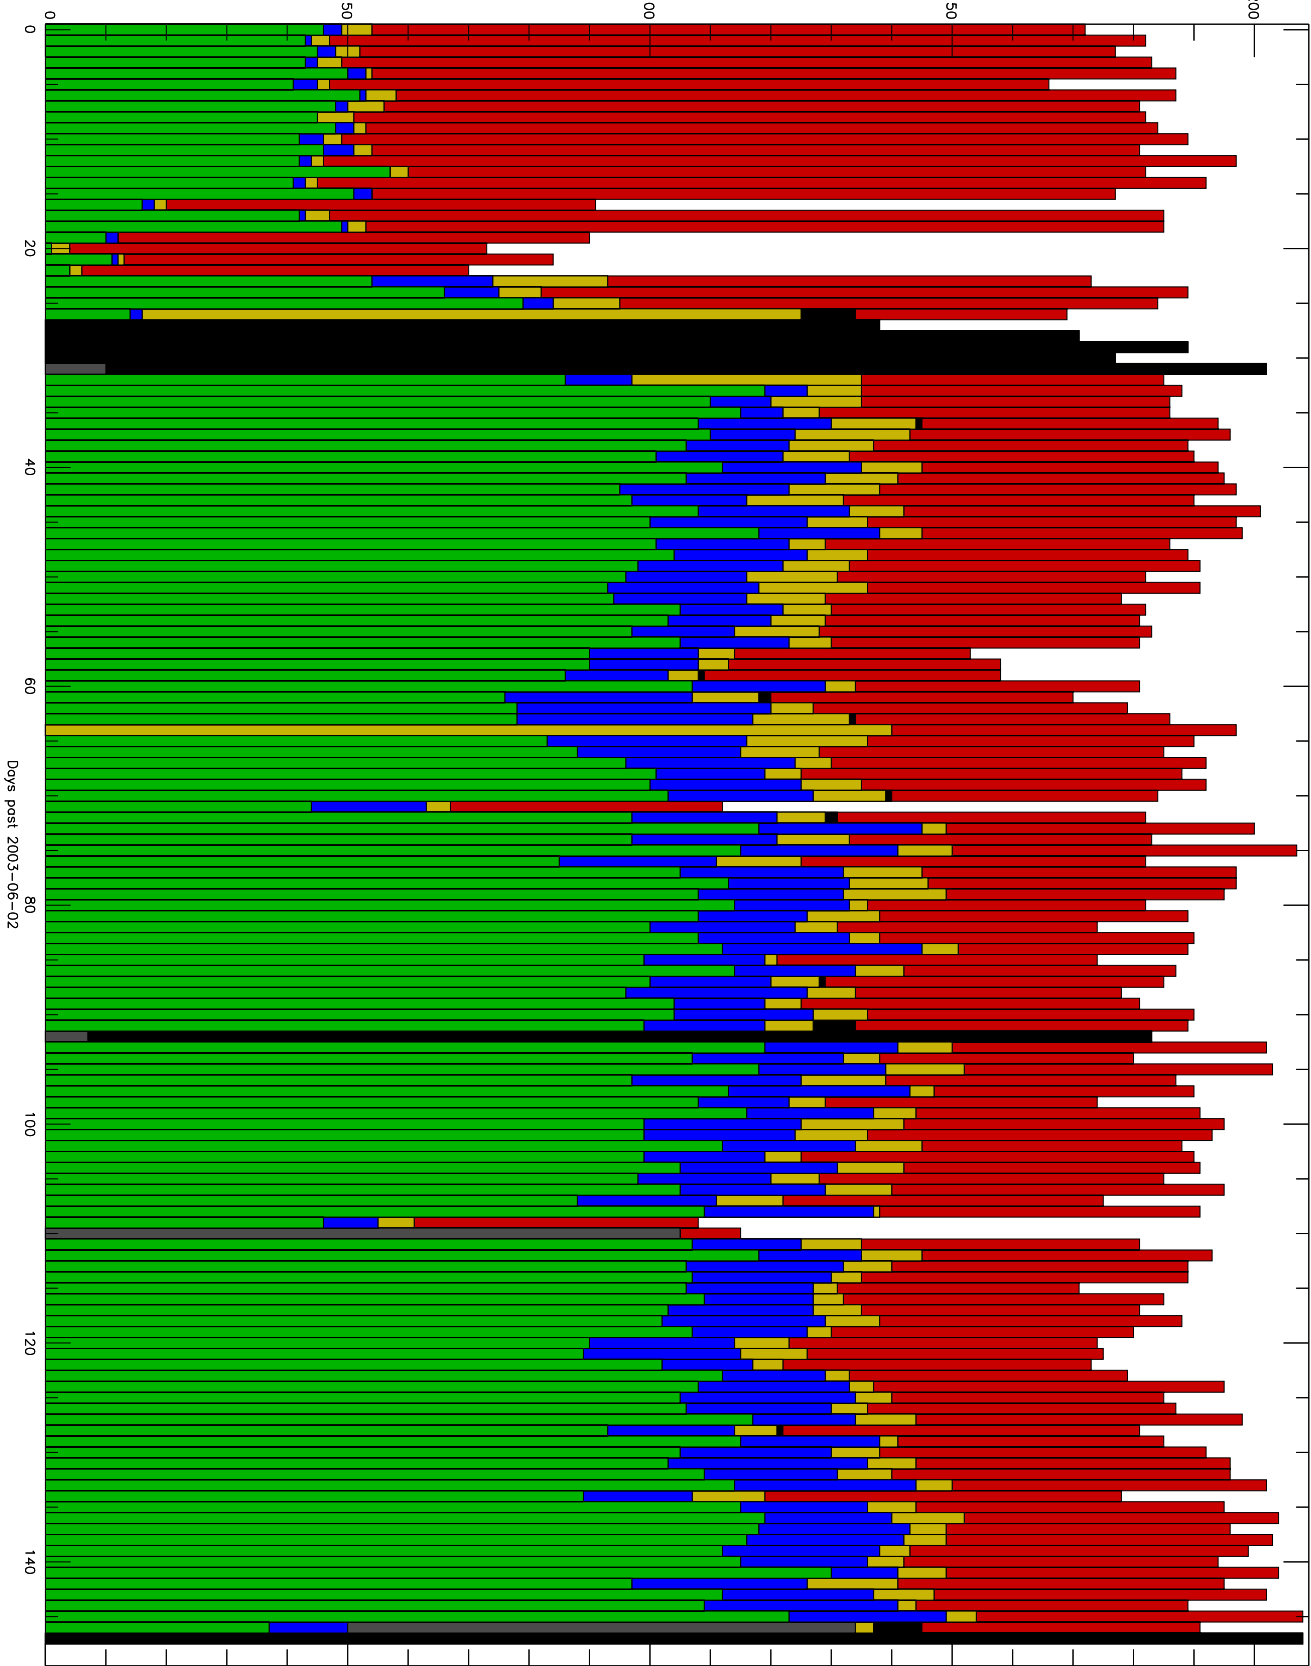

Number of occultations

GEO stats SAC-C q150c5-q2s_10kp2N 2003-06-02 to 2003-10-29

Days post 2003-06-02

CAL-F
CAL-U
RET-F
RET-U
OCL-F
OCL-U
OCL-P