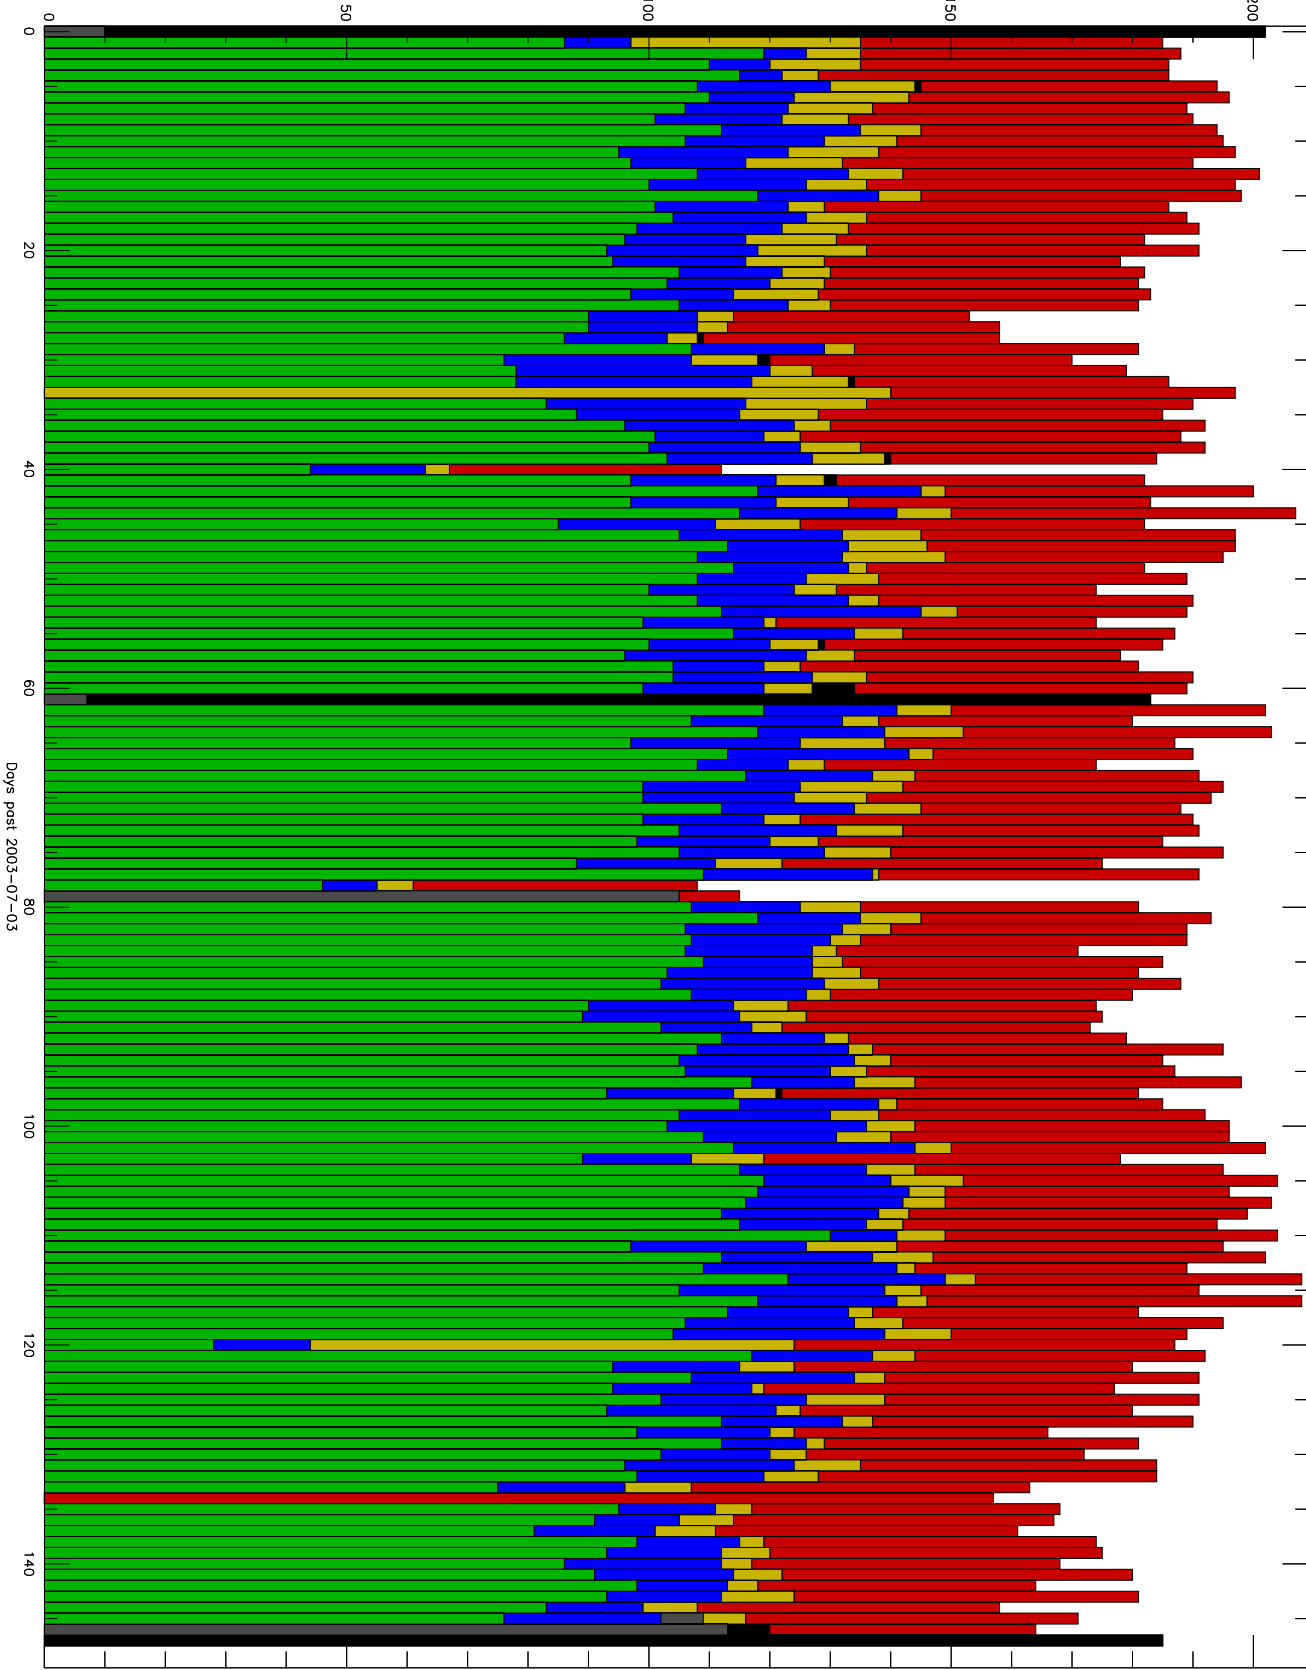

Number of occultations

GEO stats SAC-C q150c5-q2s_10Kp2N 2003-07-03 to 2003-11-29

- CAL-F
- CAL-U
- RET-F
- RET-U
- OCL-F
- OCL-U
- OCL-P