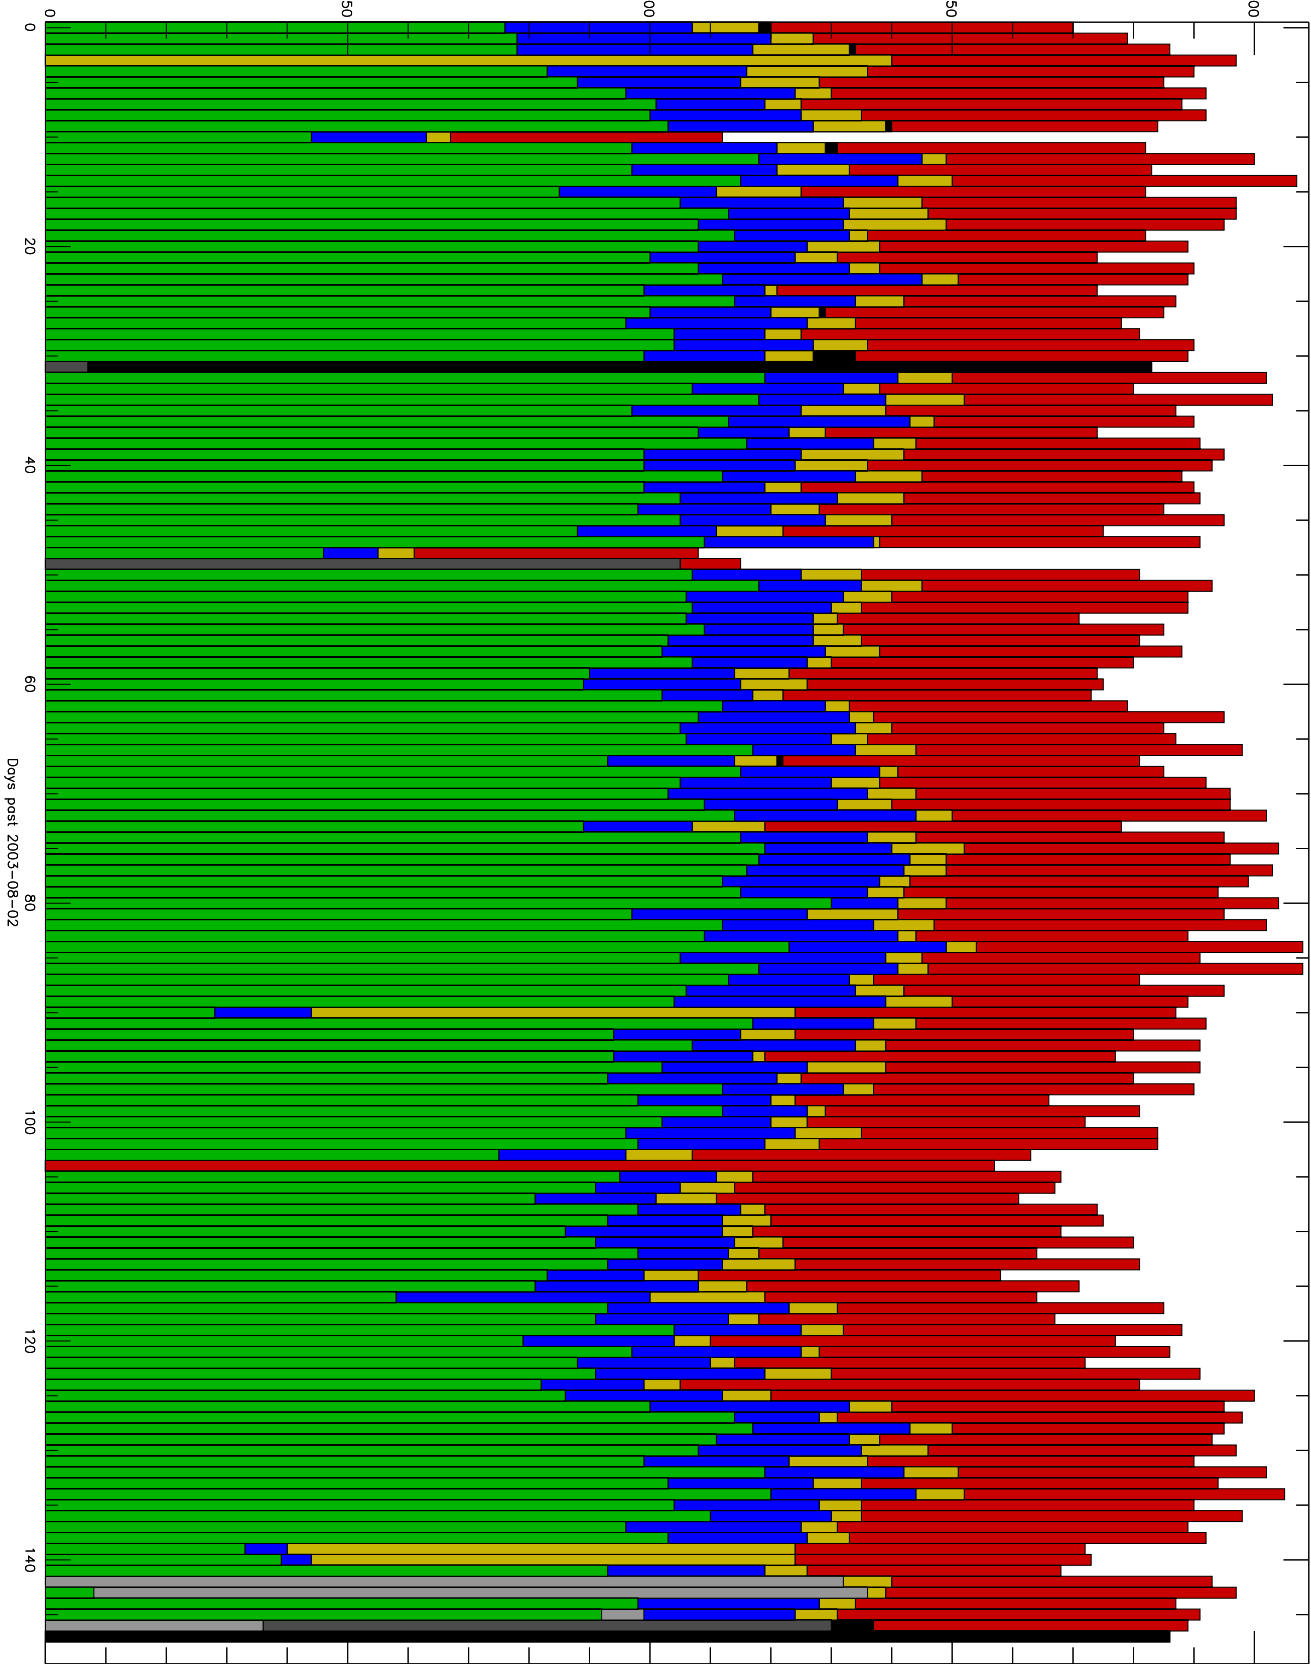

Number of occultations

GEO stats SAC-C g150c5-q2s_10kp2N 2003-08-02 to 2003-12-29

Days post 2003-08-02

- CAL-F
- CAL-U
- RET-F
- RET-U
- OCL-F
- OCL-U
- OCL-P