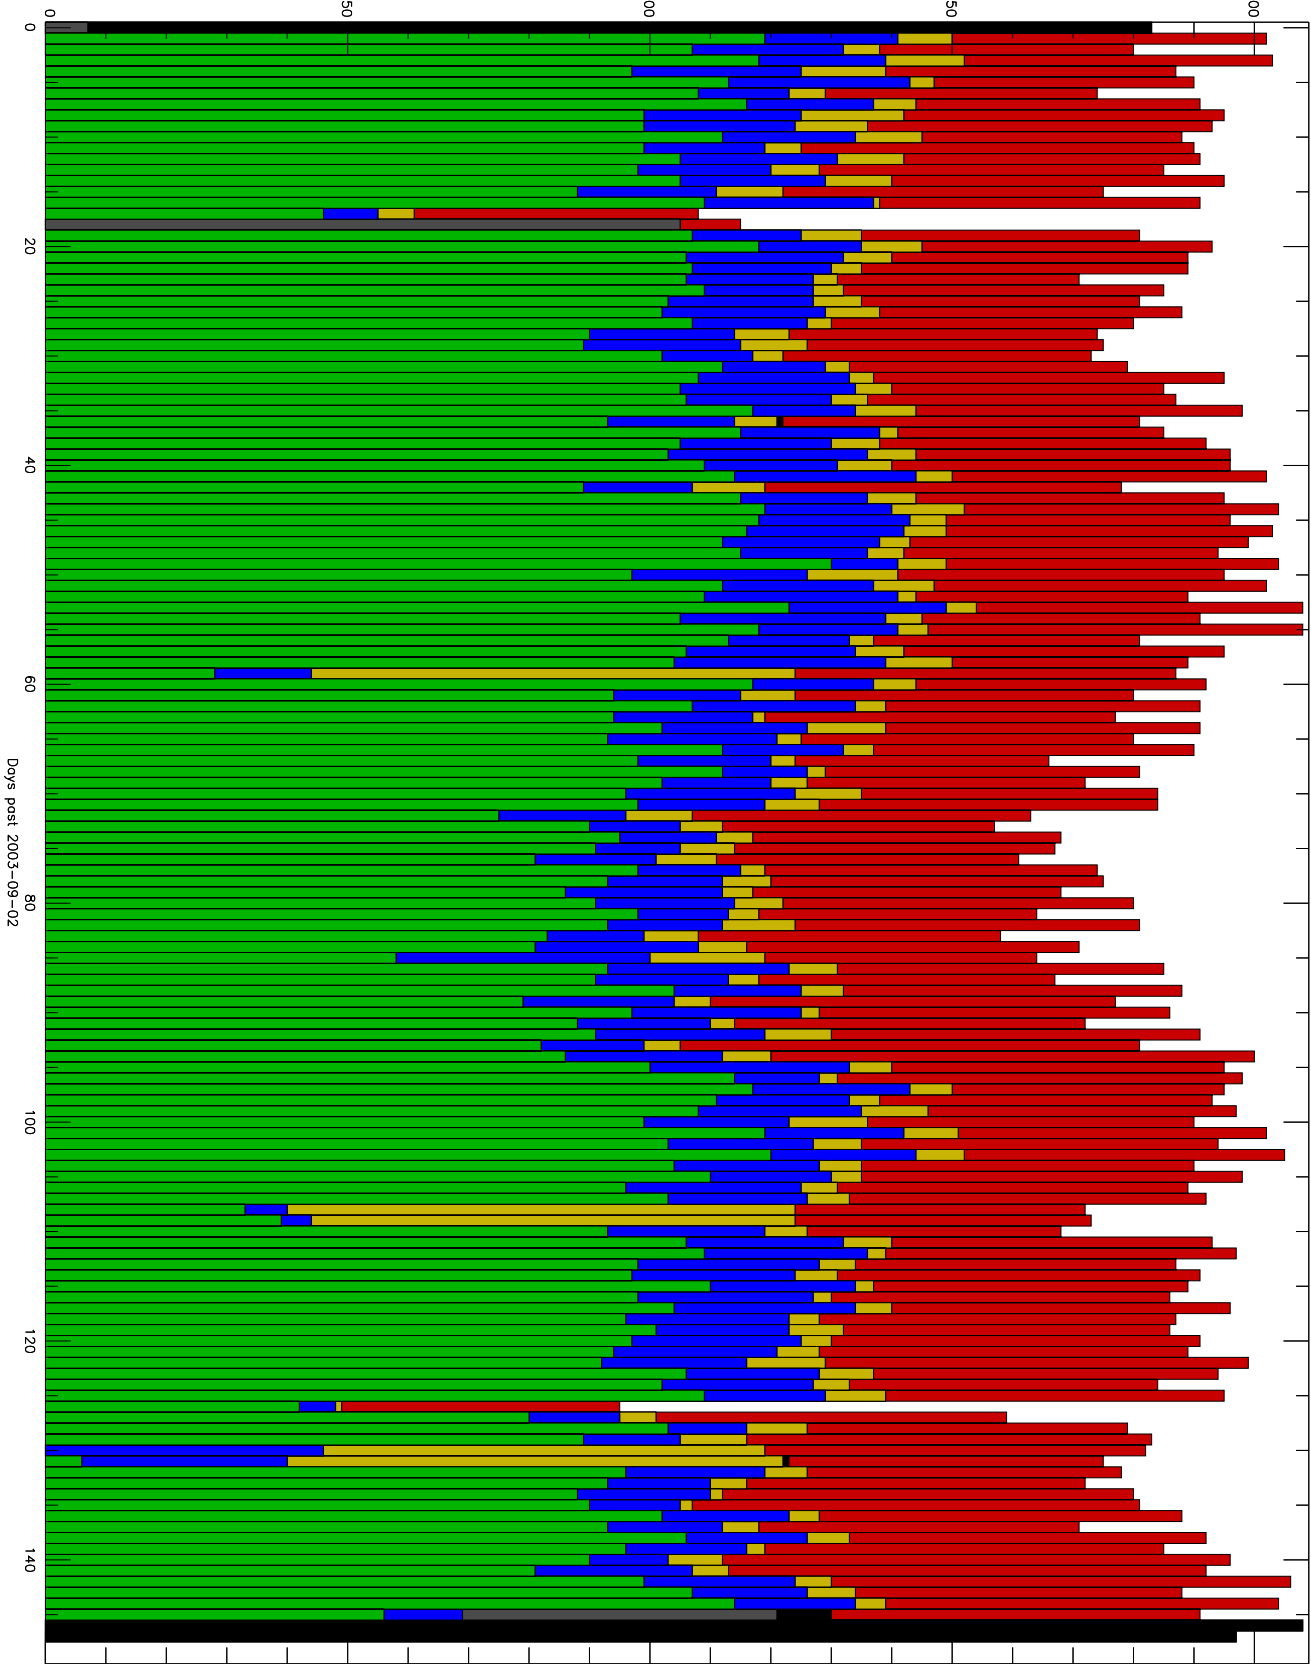

Number of occultations

GEO stats SAC-C q150c5-q2s_10Kp2N 2003-09-02 to 2004-01-29

CAL-F
CAL-U
RET-F
RET-U
OCL-F
OCL-U
OCL-P