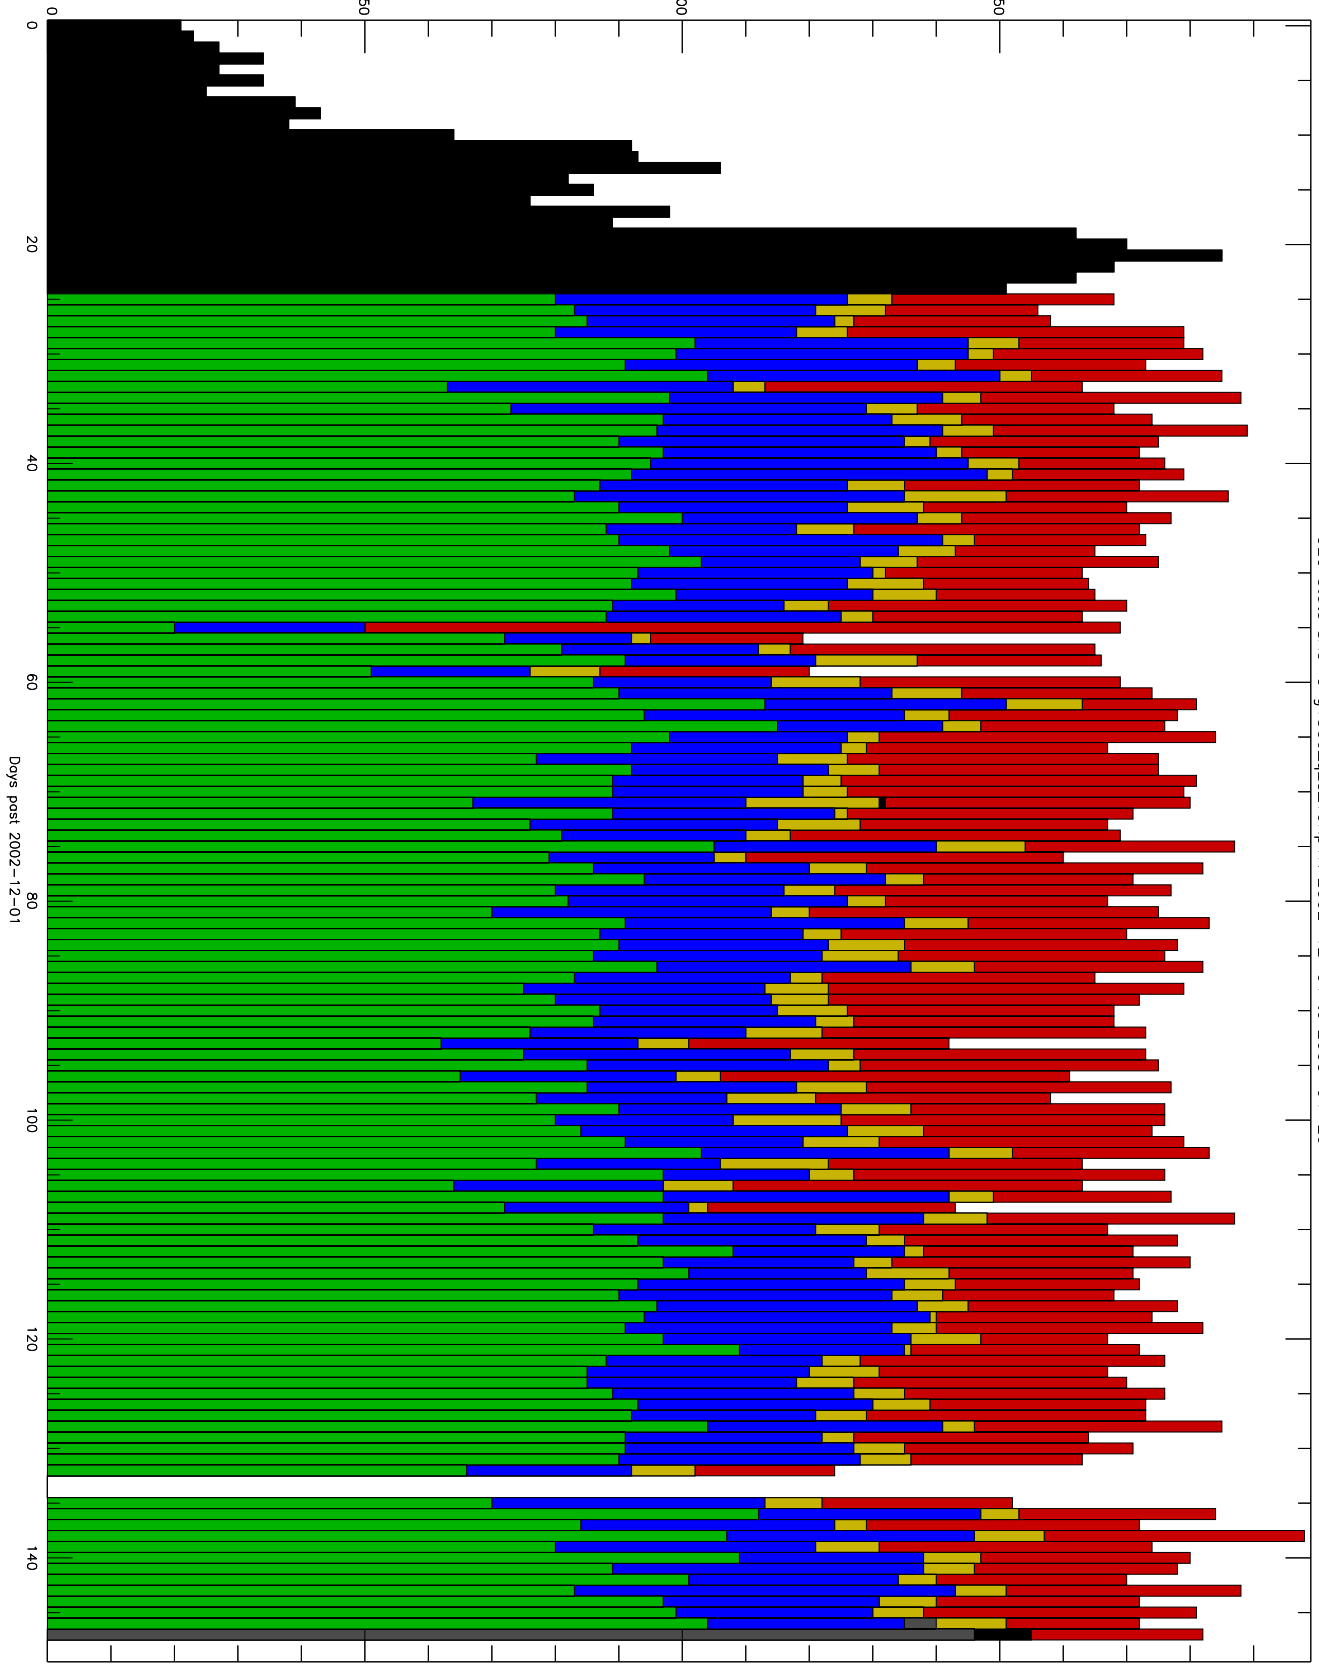

Number of occultations

GEO stats SAC-C g150o-q2s-10Kp1N 2002-12-01 to 2003-04-29

- CAL-F
- RET-F
- RET-U
- OCL-F
- OCL-U
- OCL-P