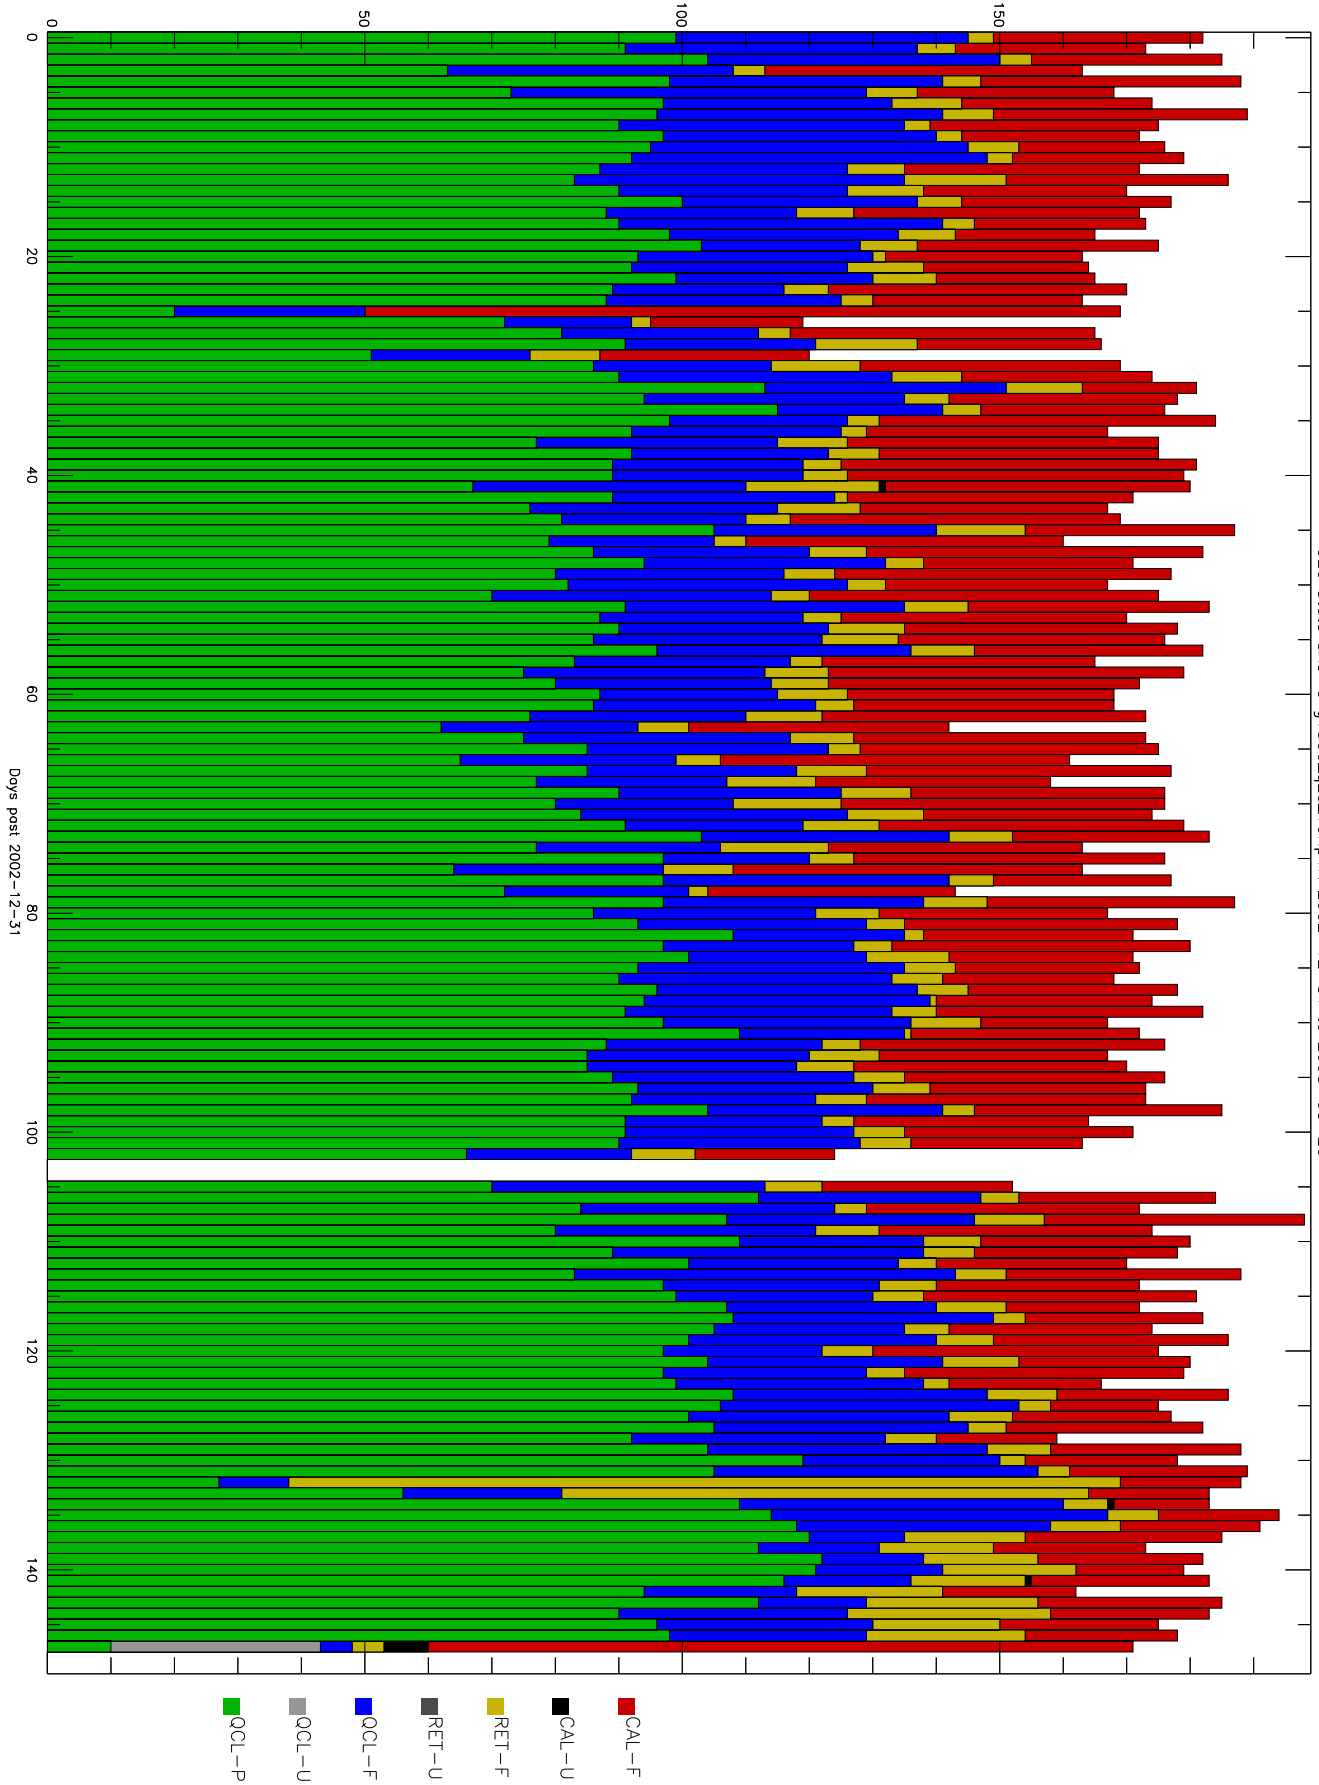

Number of occultations

GEO stats SAC-C q150o-q2s-10Kp1N 2002-12-31 to 2003-05-29