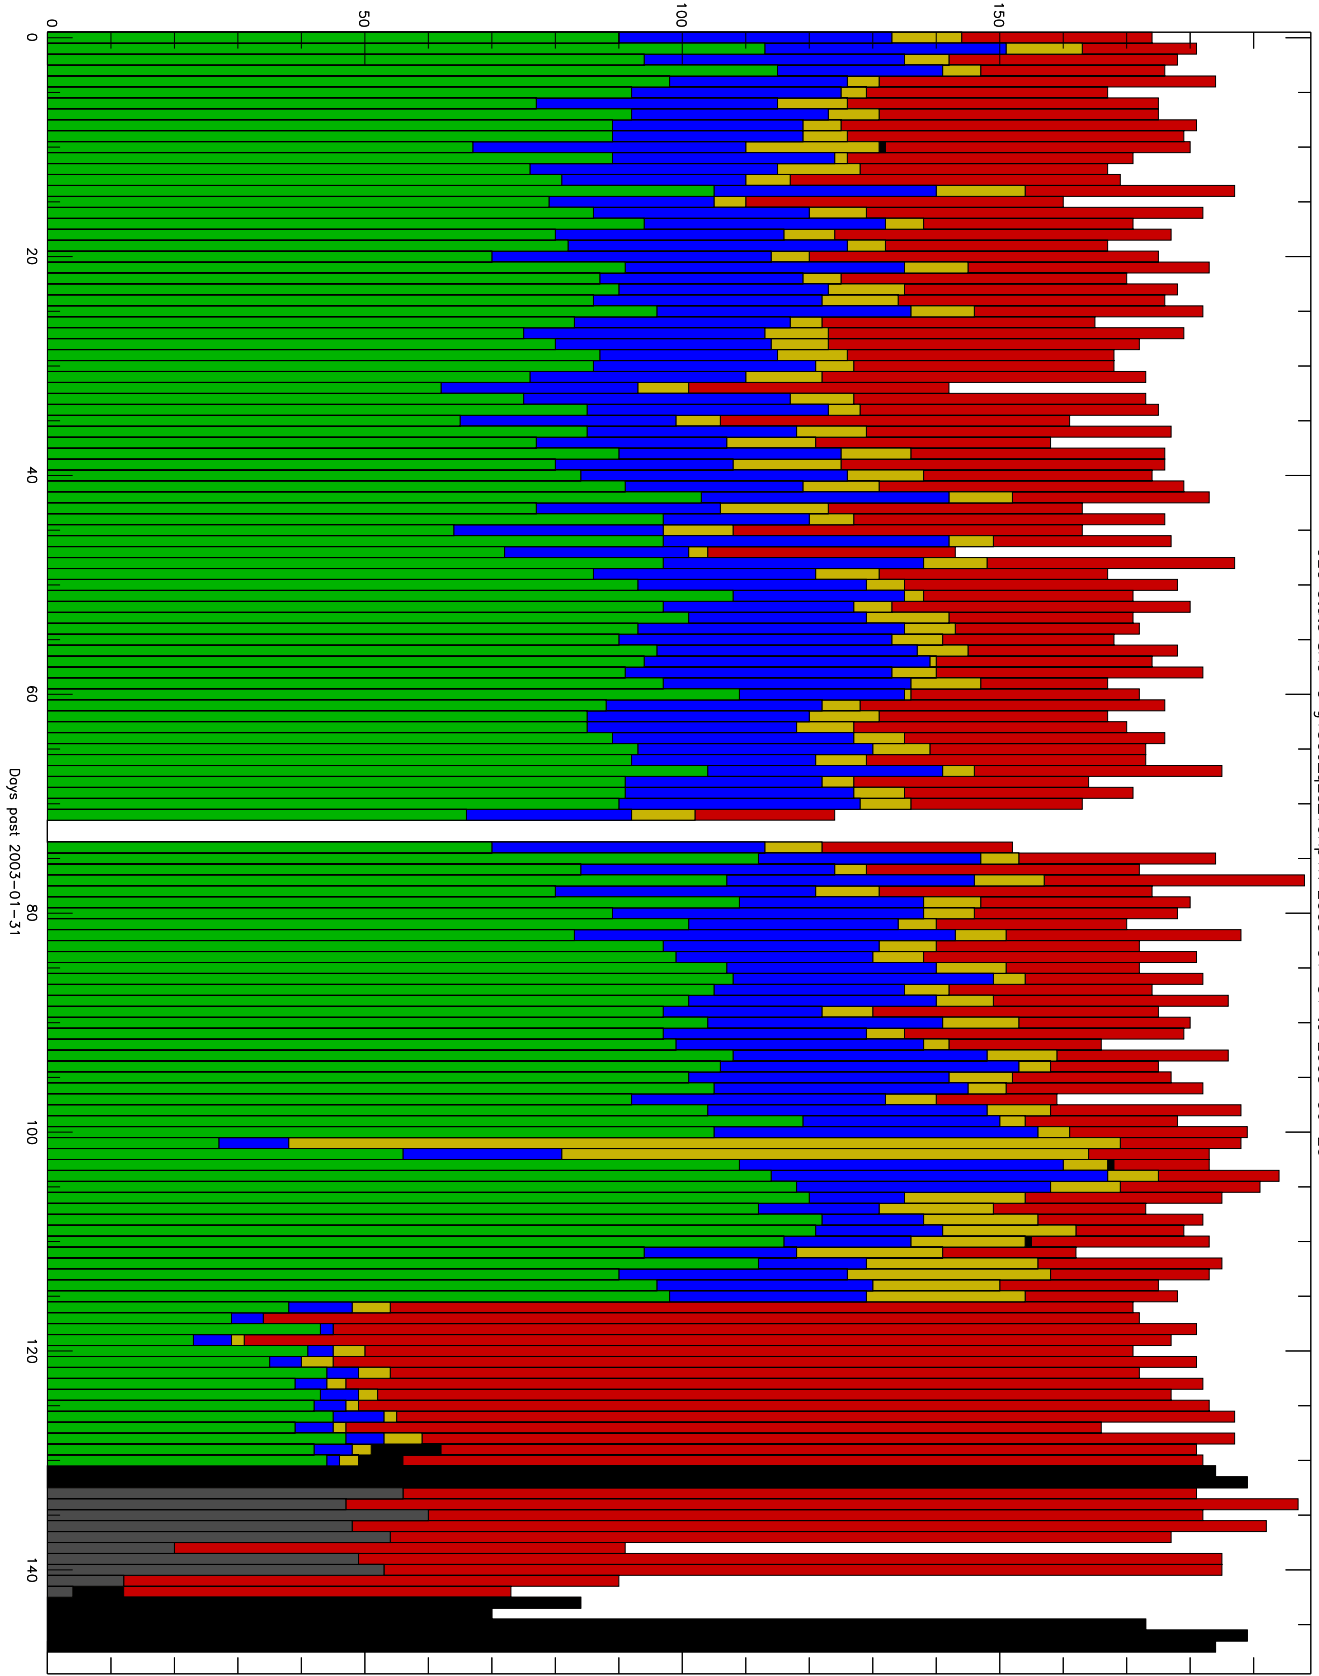

Number of occultations

GEO stats SAC-C g150o-q2s-10kp1N 2003-01-31 to 2003-06-29