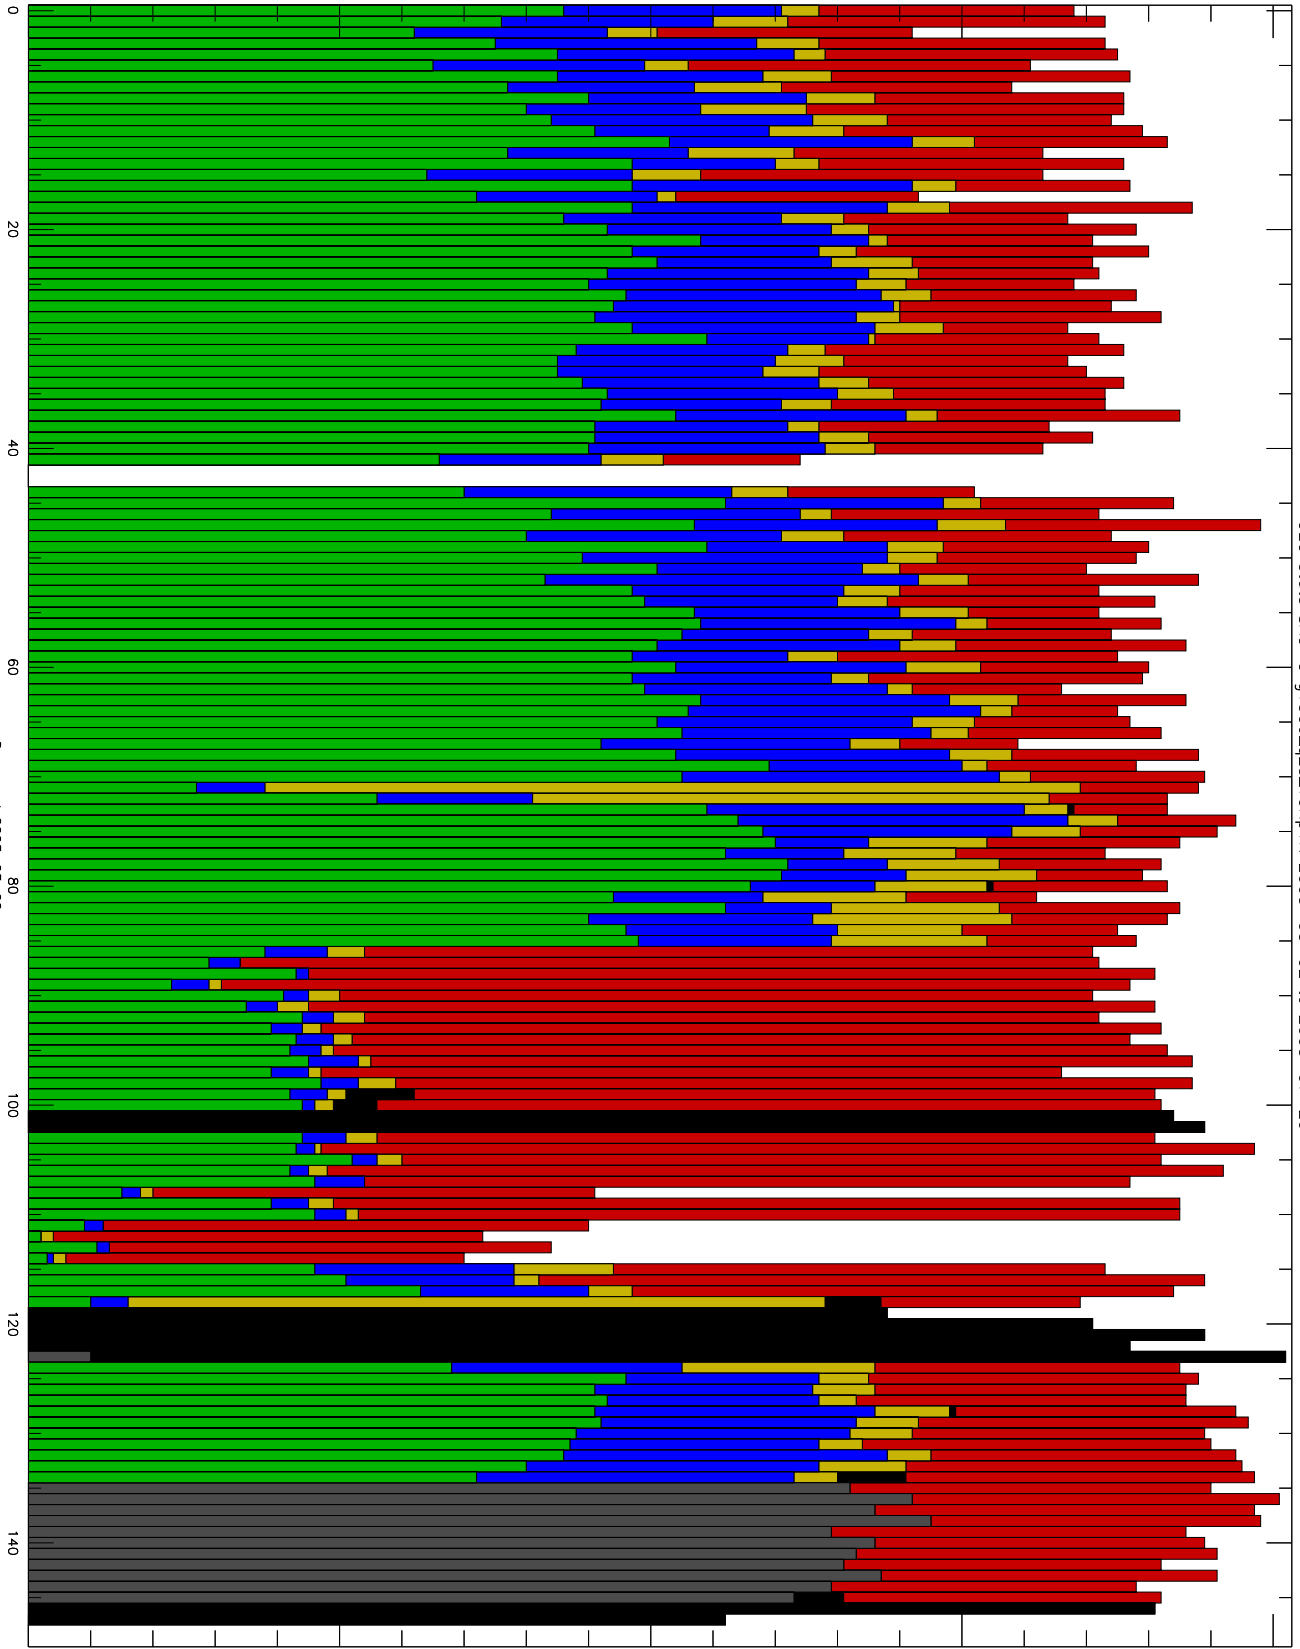

Number of occultations

200

150

100

50

0

GEO stats SAC-C g150o-q2s-10kp1N 2003-03-02 to 2003-07-29

Days post 2003-03-02

- CAL-F
- CAL-U
- RET-F
- RET-U
- OCL-F
- OCL-U
- OCL-P