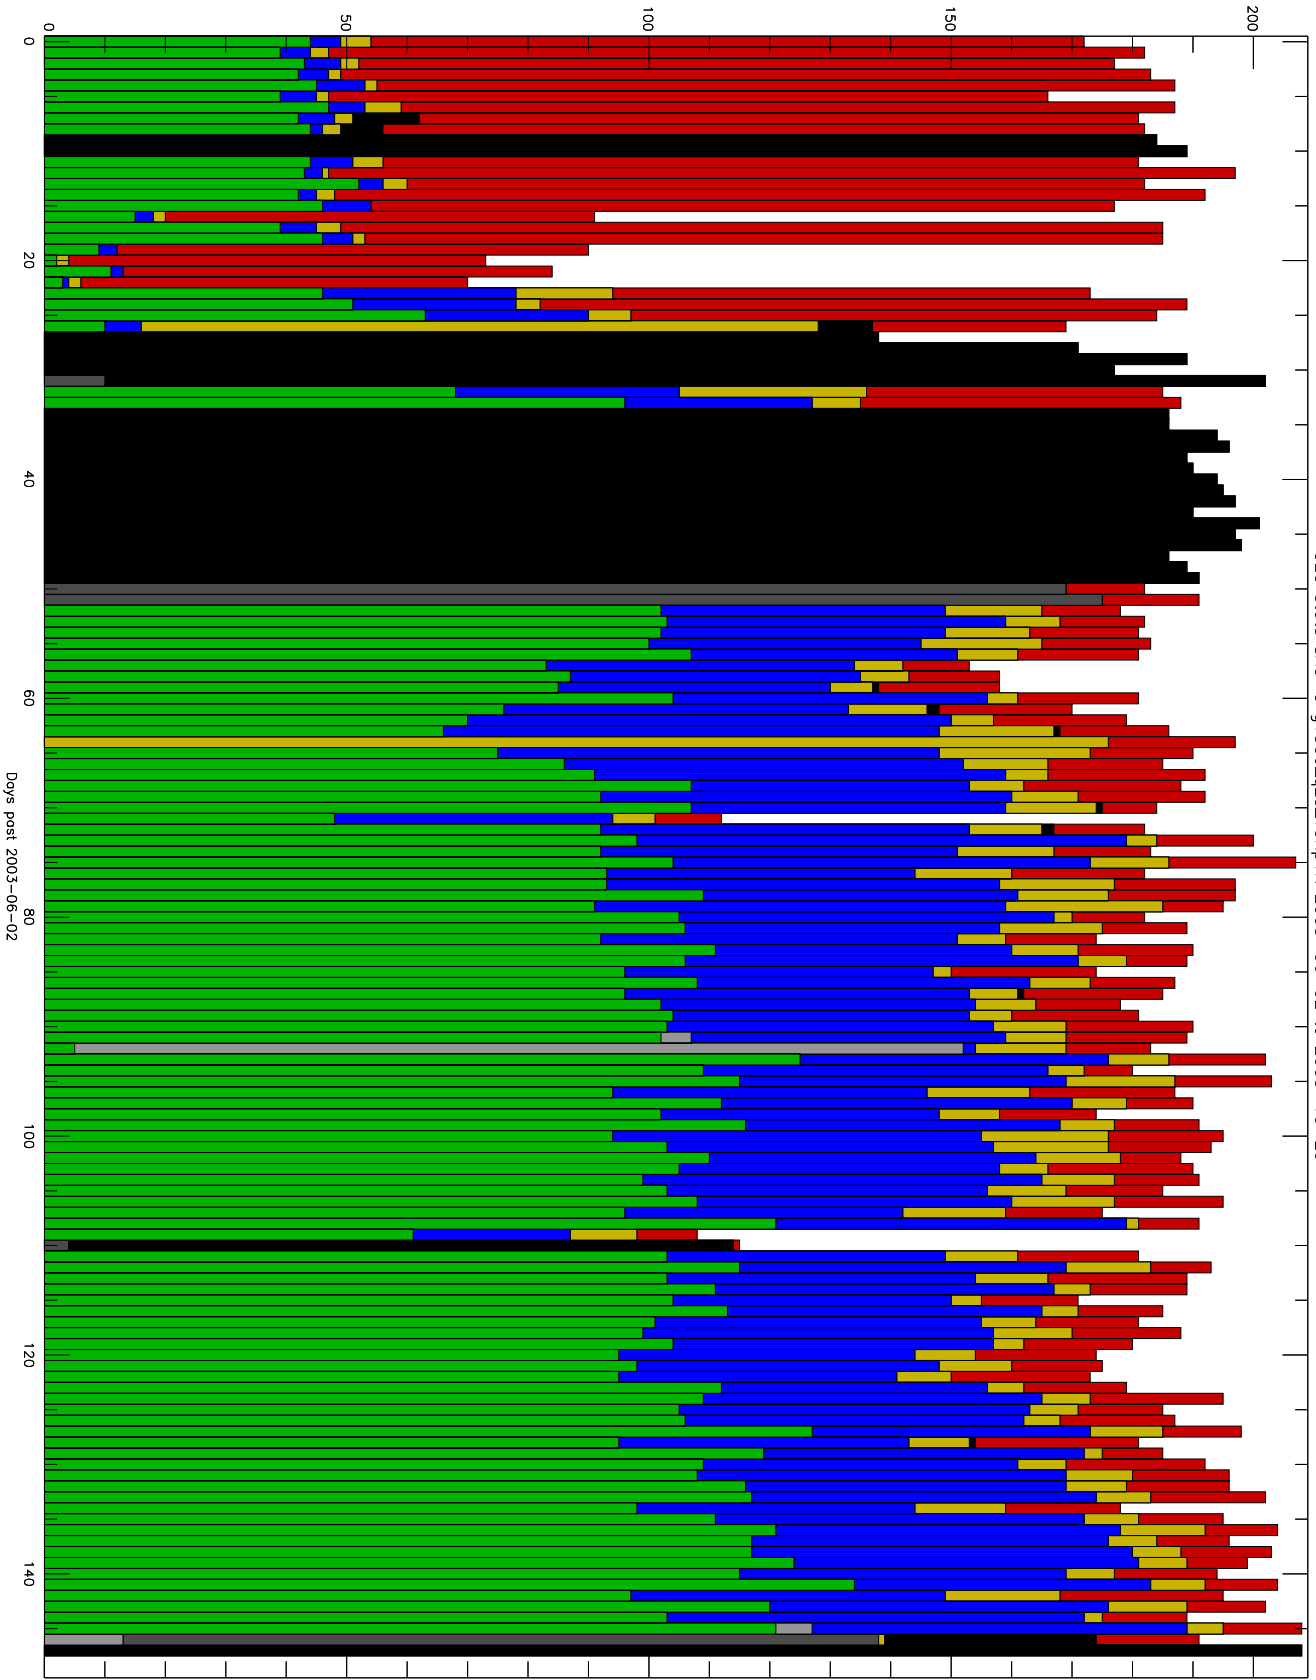

Number of occultations

GEO stats SAC-C q150o-q2s-10Kp1N 2003-06-02 to 2003-10-29

- CAL-F
- RET-F
- RET-U
- OCL-F
- OCL-U
- OCL-P