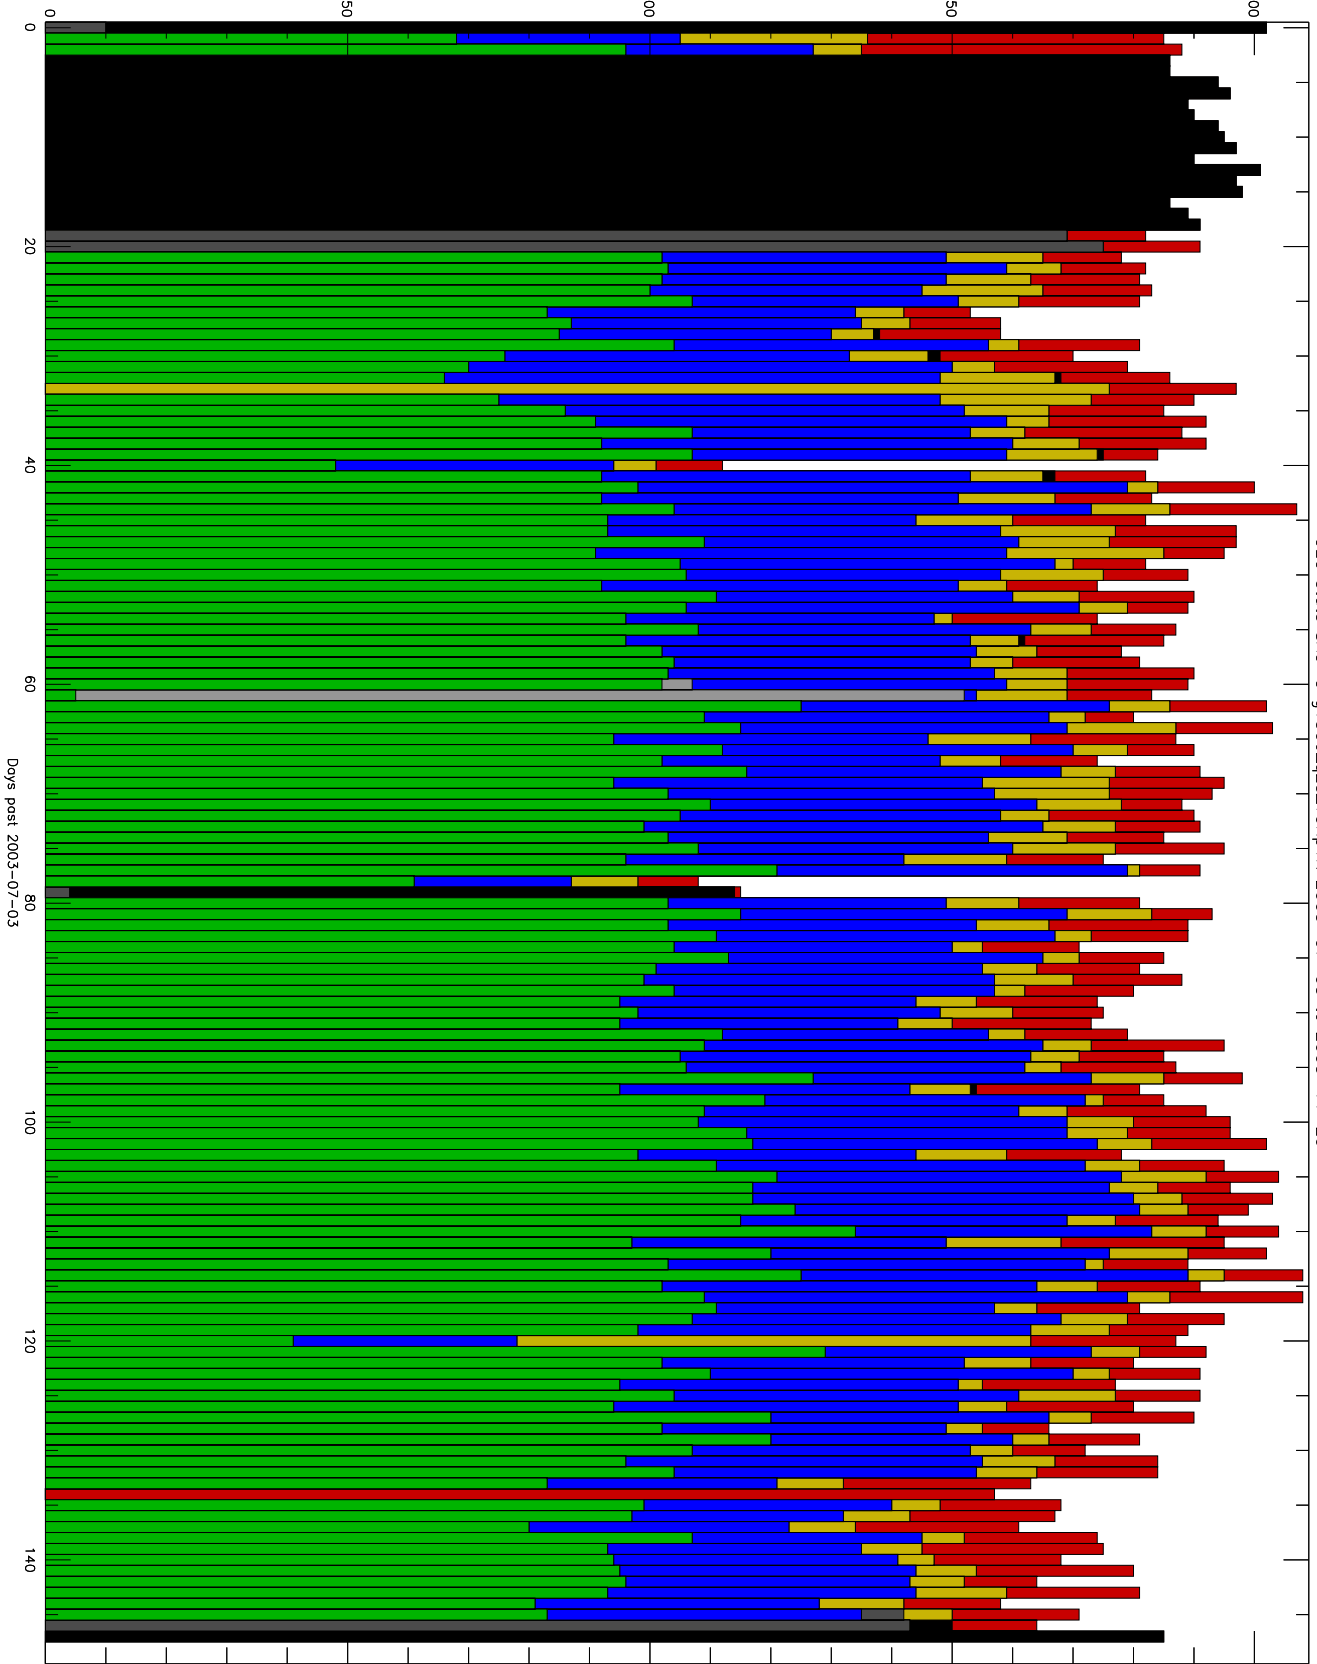

Number of occultations

GEO stats SAC-C q150o-q2s-10Kp1N 2003-07-03 to 2003-11-29

Days post 2003-07-03

- CAL-F
- CAL-U
- RET-F
- RET-U
- OCL-F
- OCL-U
- OCL-P