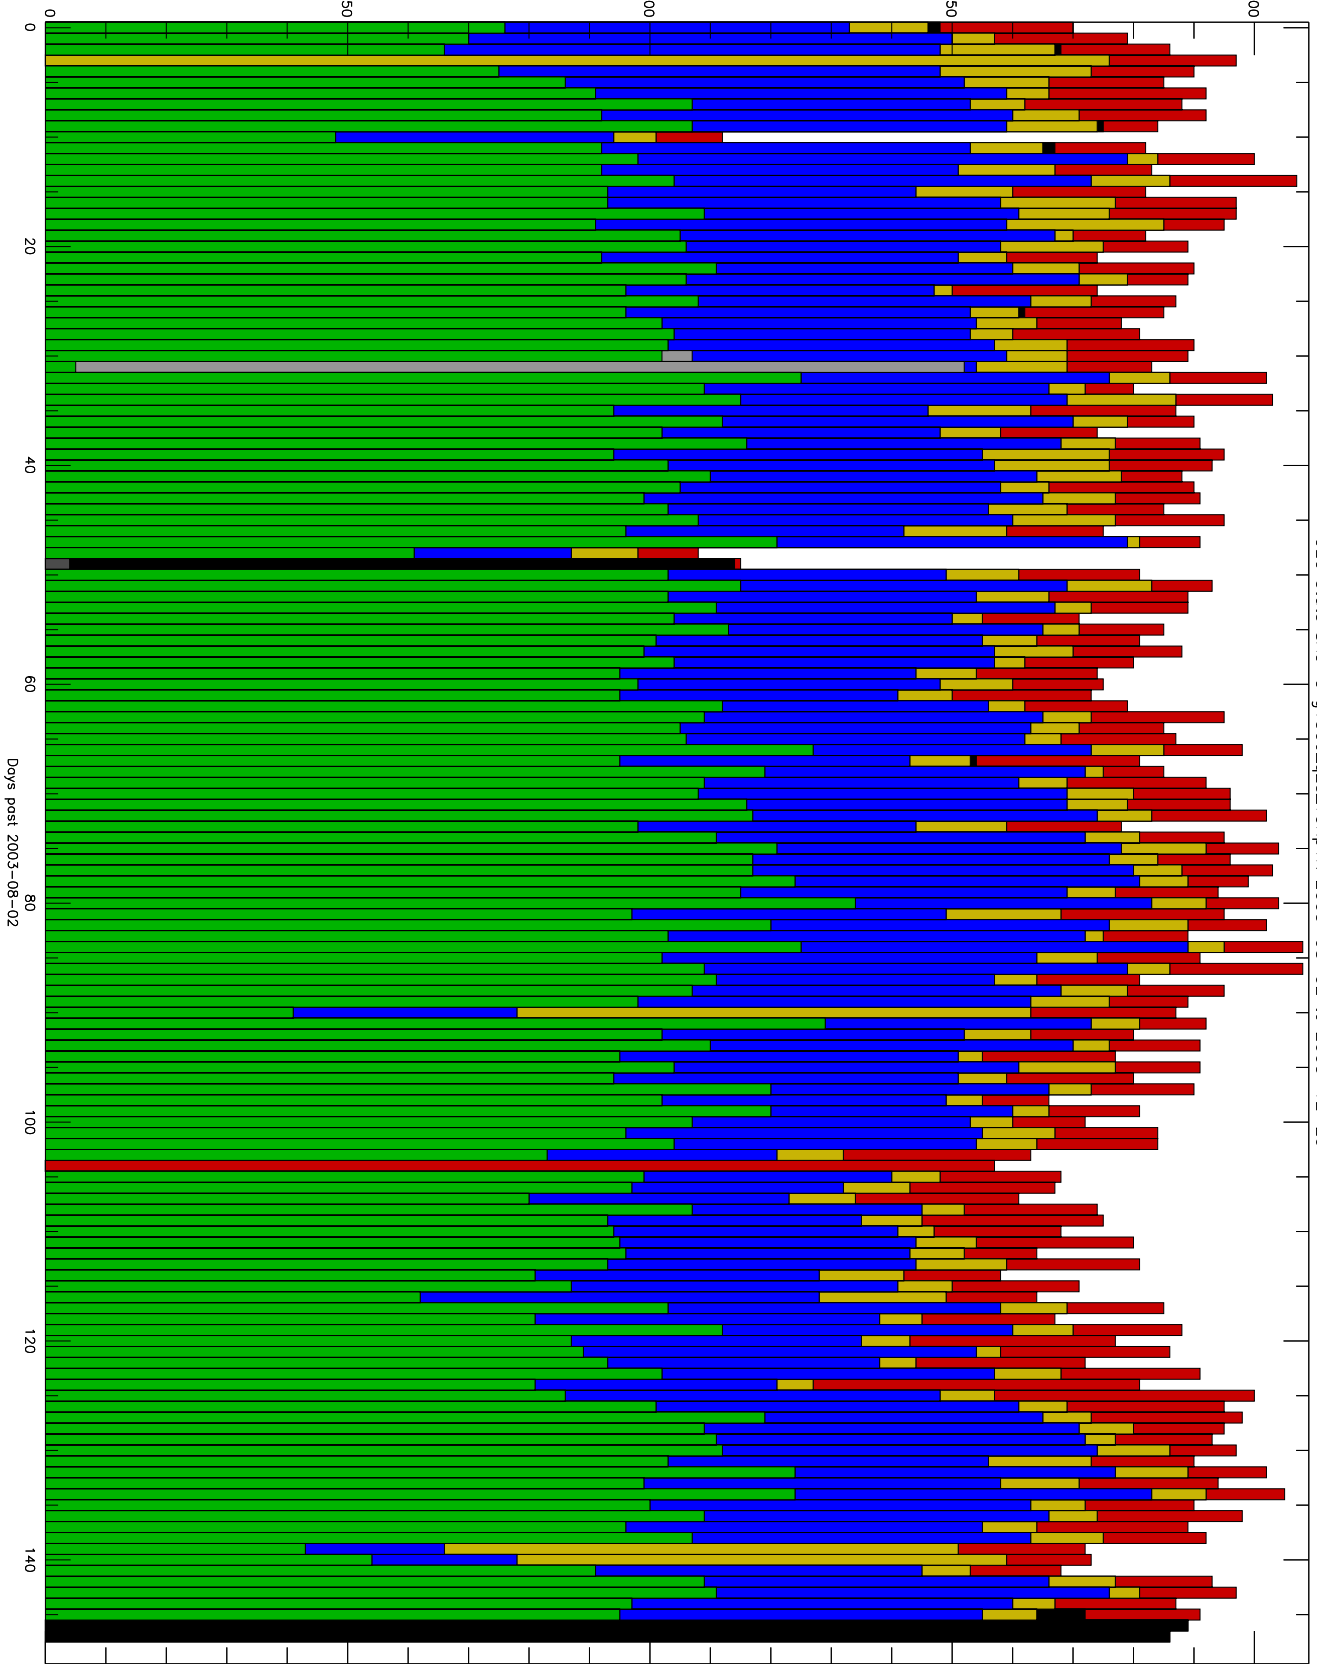

Number of occultations

GEO stats SAC-C q150o-q2s-10Kp1N 2003-08-02 to 2003-12-29

CAL-F
CAL-U
RET-F
RET-U
OCL-F
OCL-U
OCL-P

Days post 2003-08-02