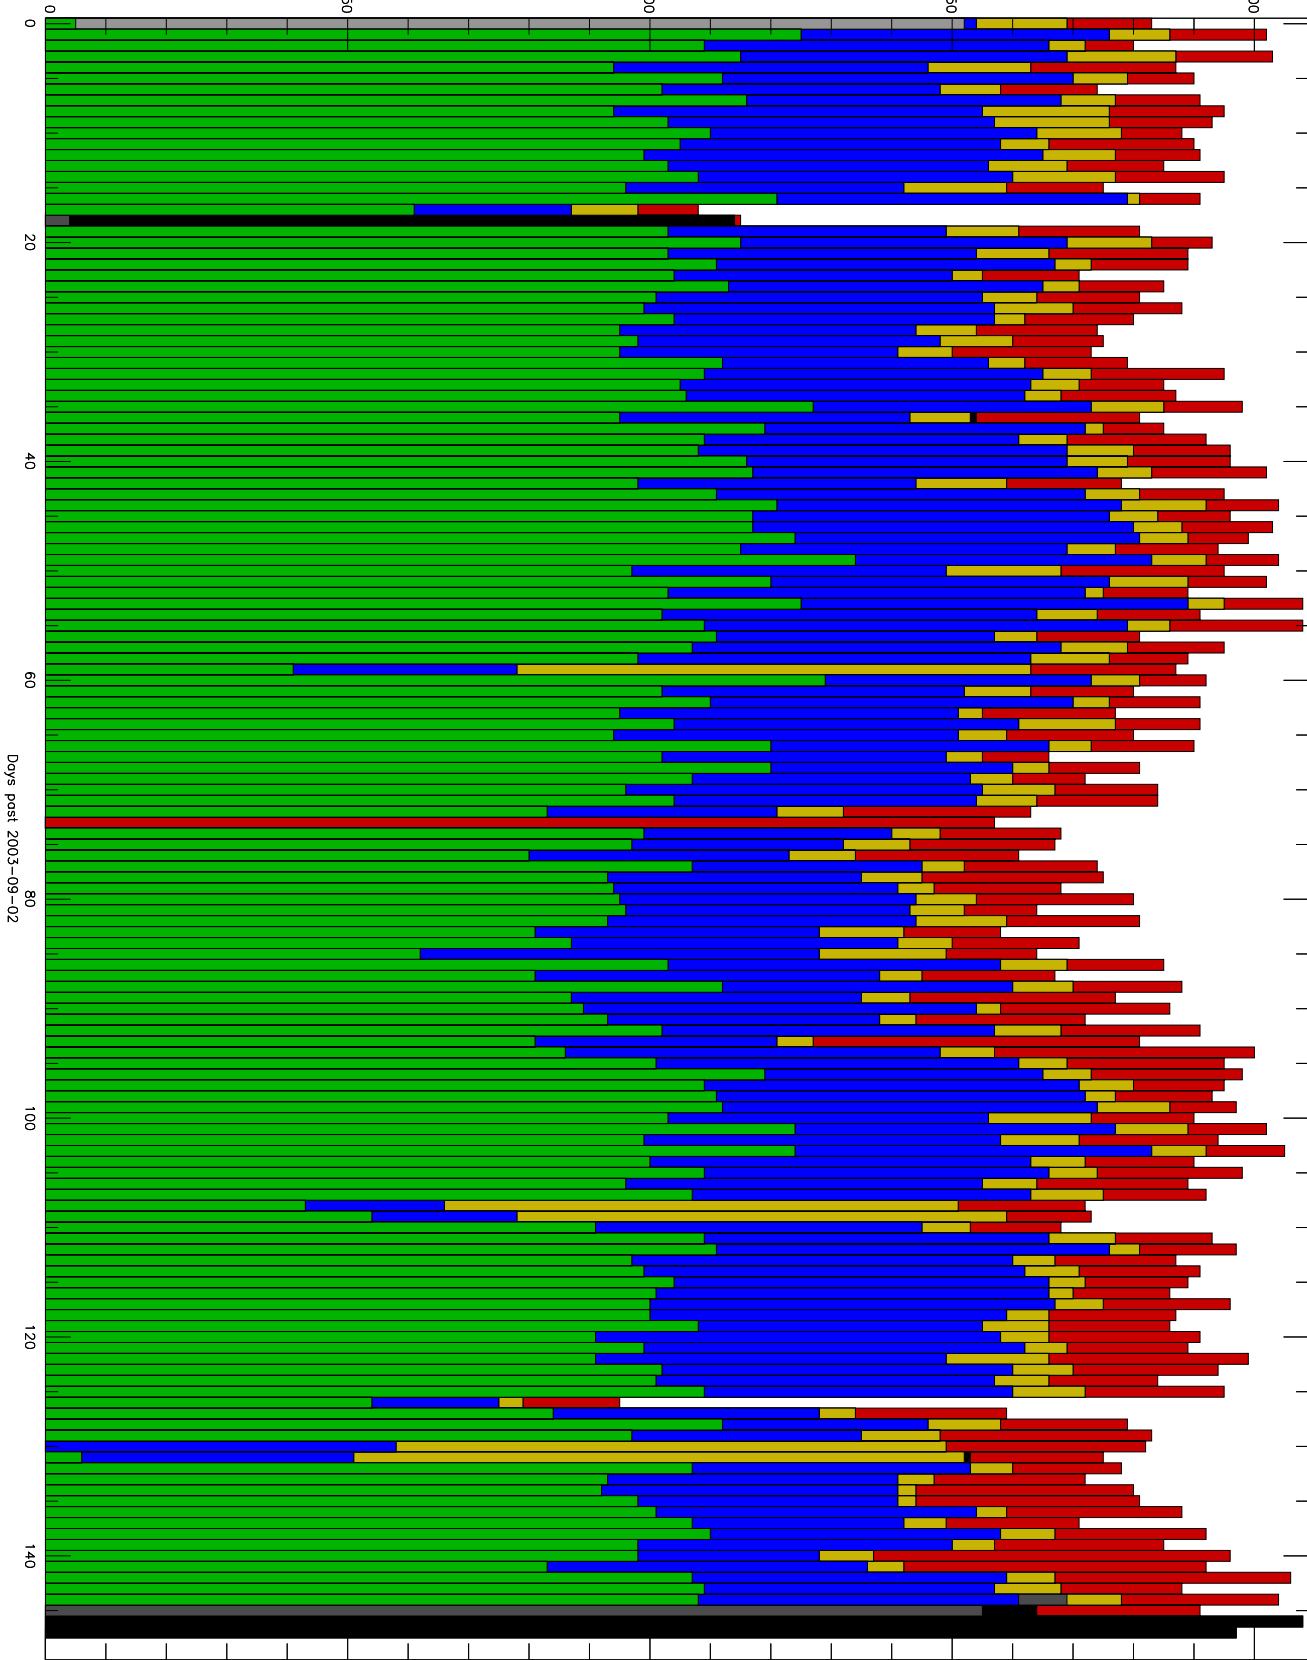

Number of occultations

GEO stats SAC-C q150o-q2s-10Kp1N 2003-09-02 to 2004-01-29

- CAL-F
- RET-F
- RET-U
- OCL-F
- OCL-U
- OCL-P