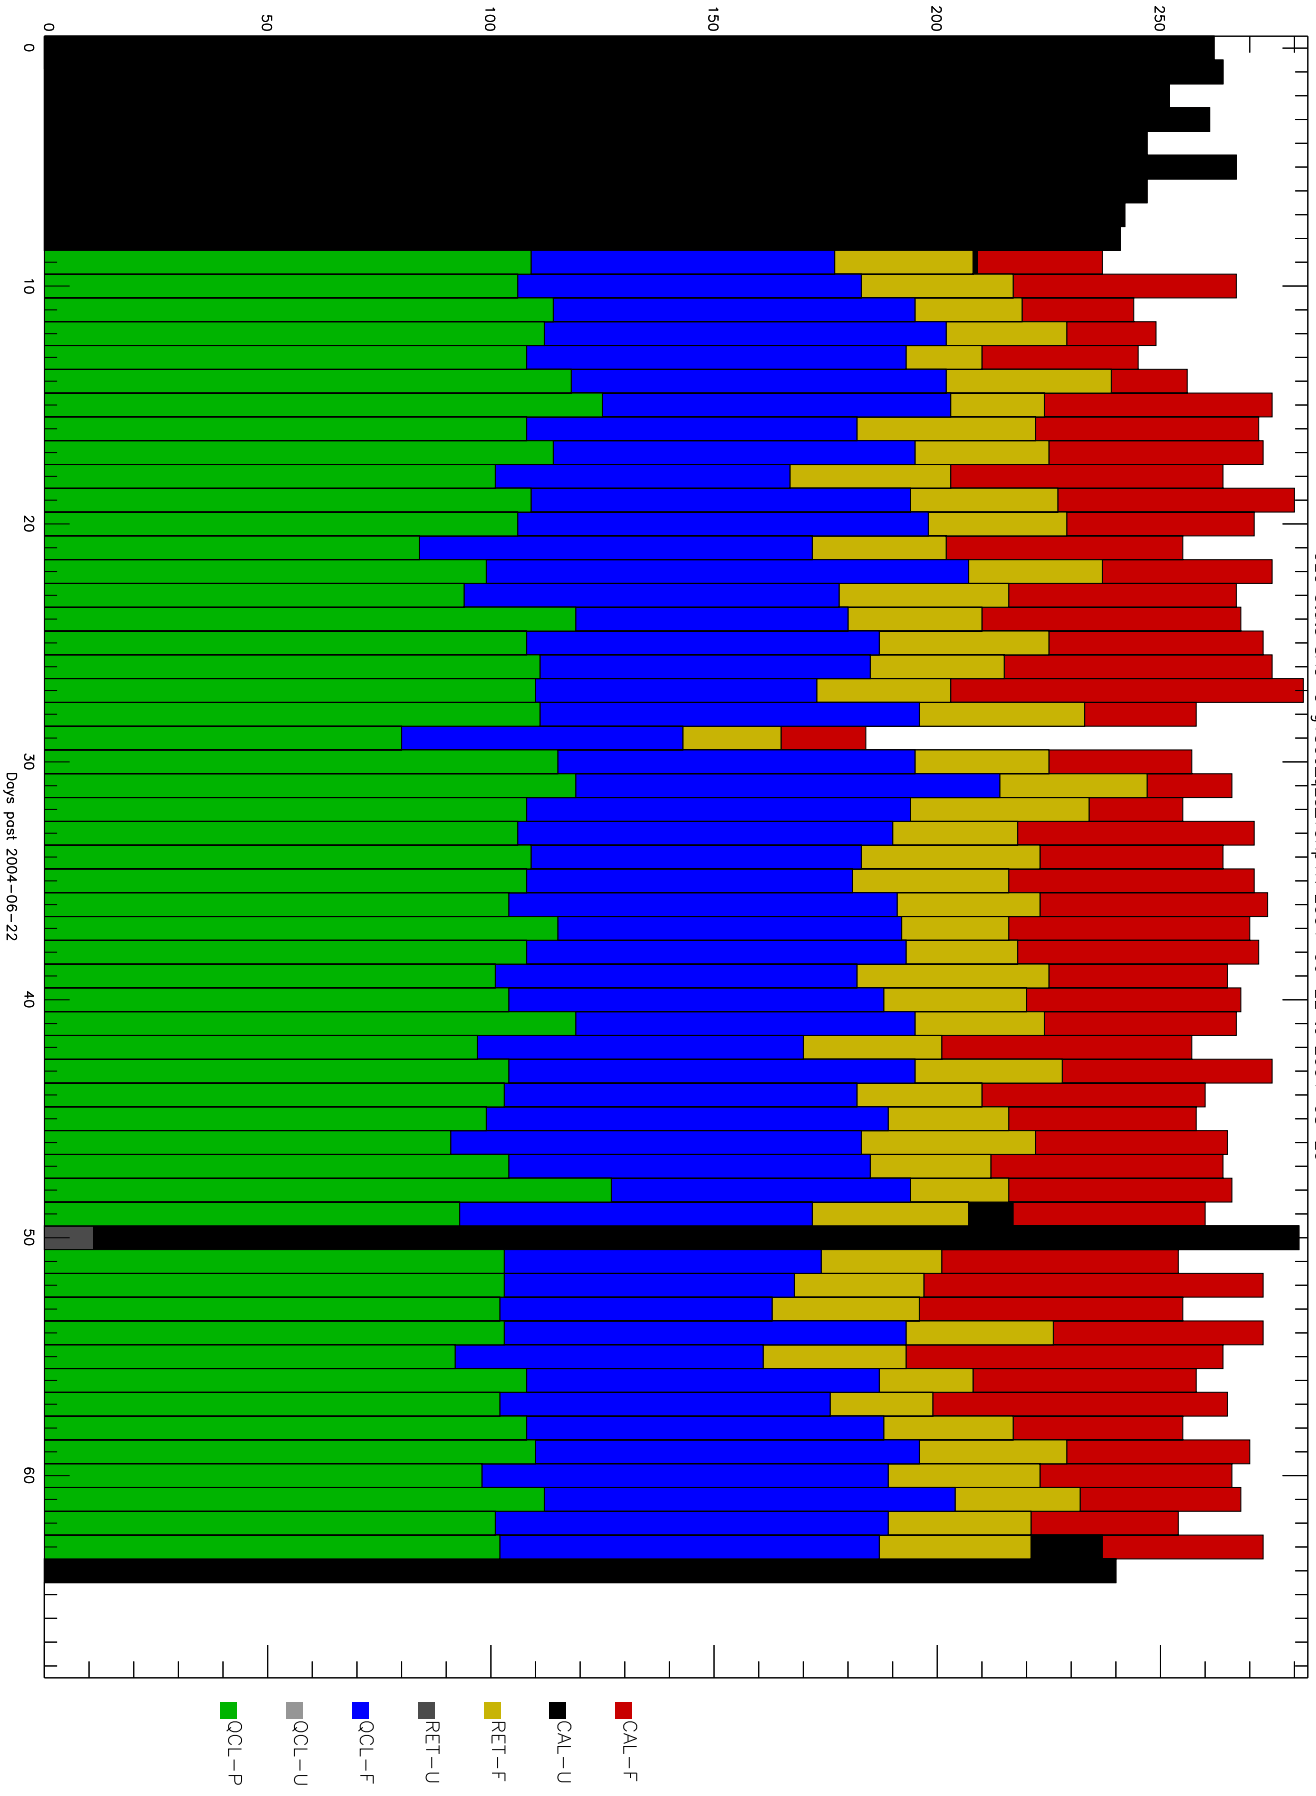

Number of occultations

GEO stats SAC-C g150o-q2s-10kp1N 2004-06-22 to 2004-08-29