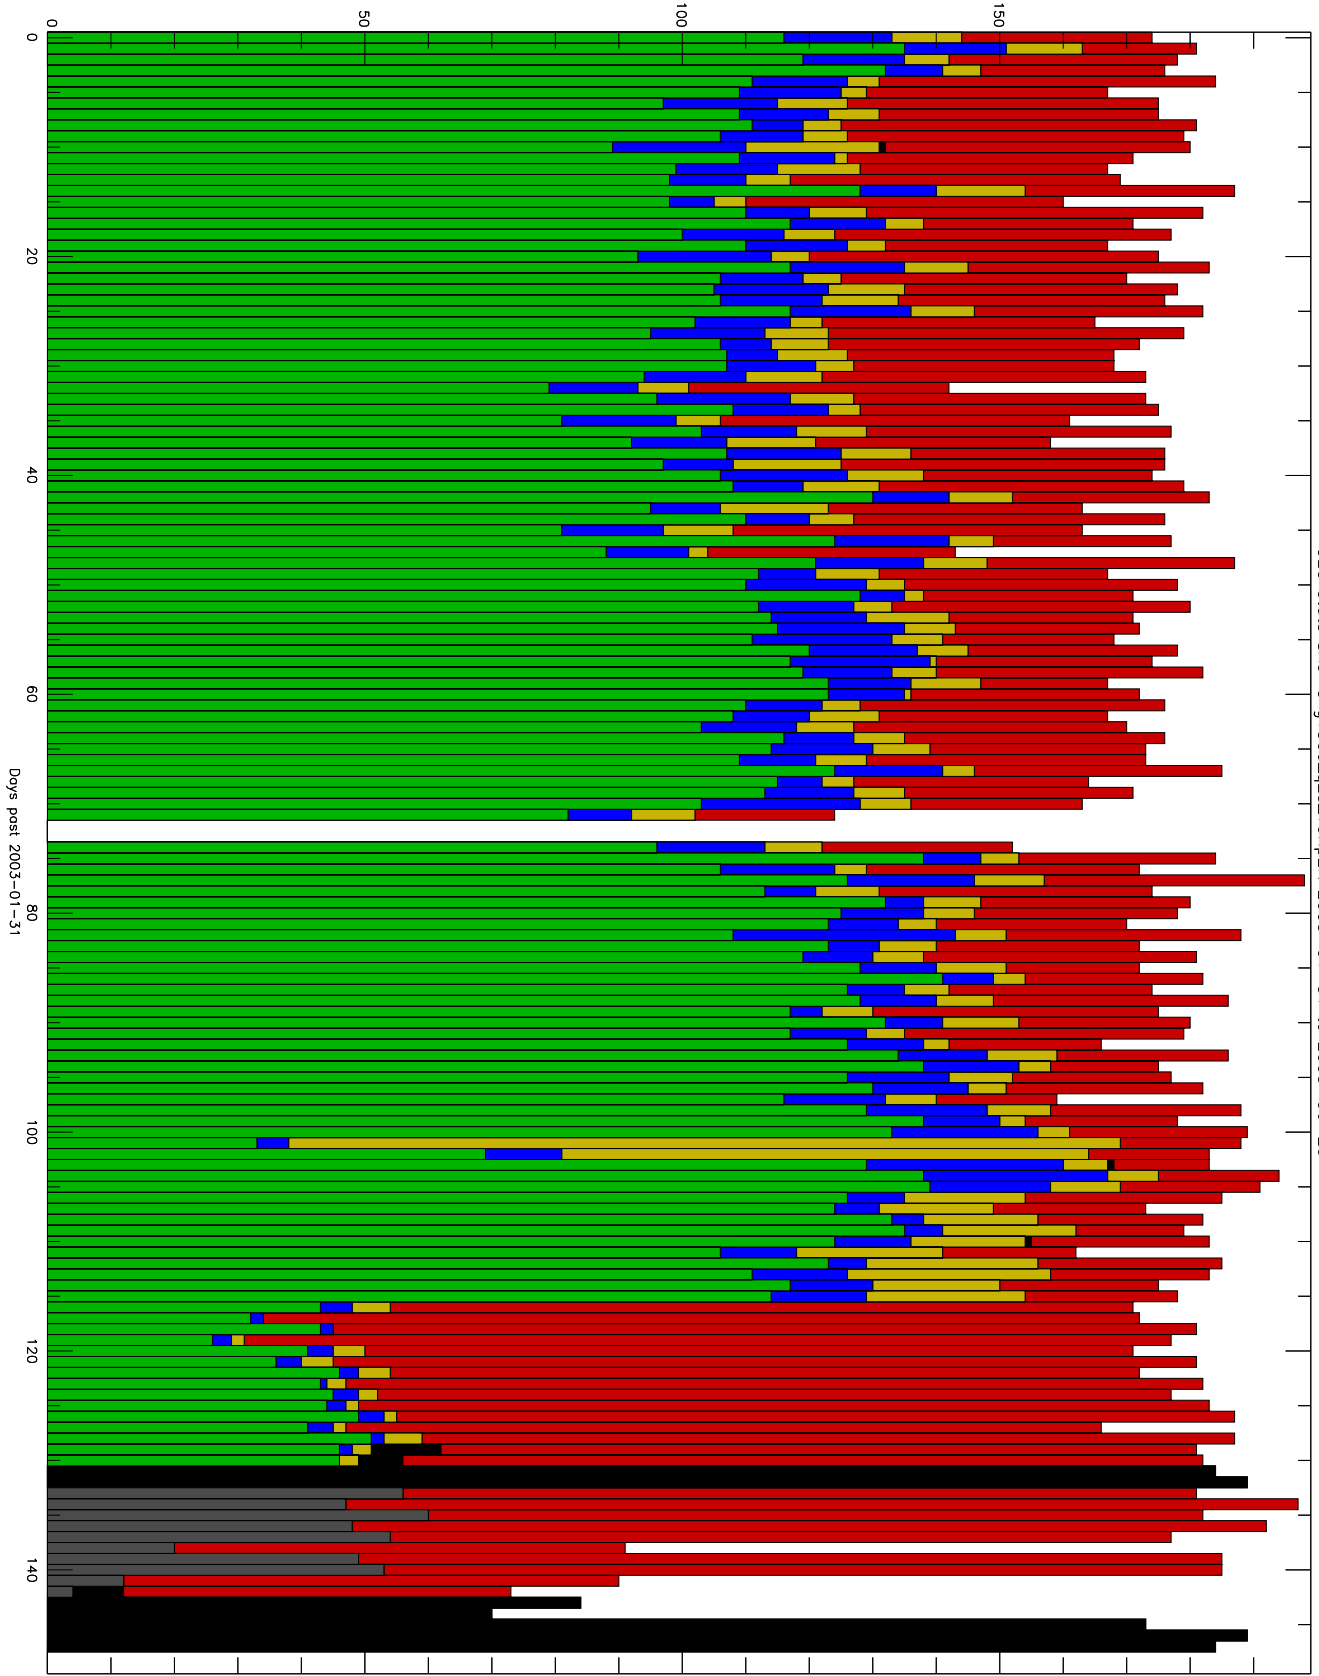

Number of occultations

GEO stats SAC-C q150o-q2s-10kp2N 2003-01-31 to 2003-06-29

- CAL-F
- CAL-U
- RET-F
- RET-U
- OCL-F
- OCL-U
- OCL-P