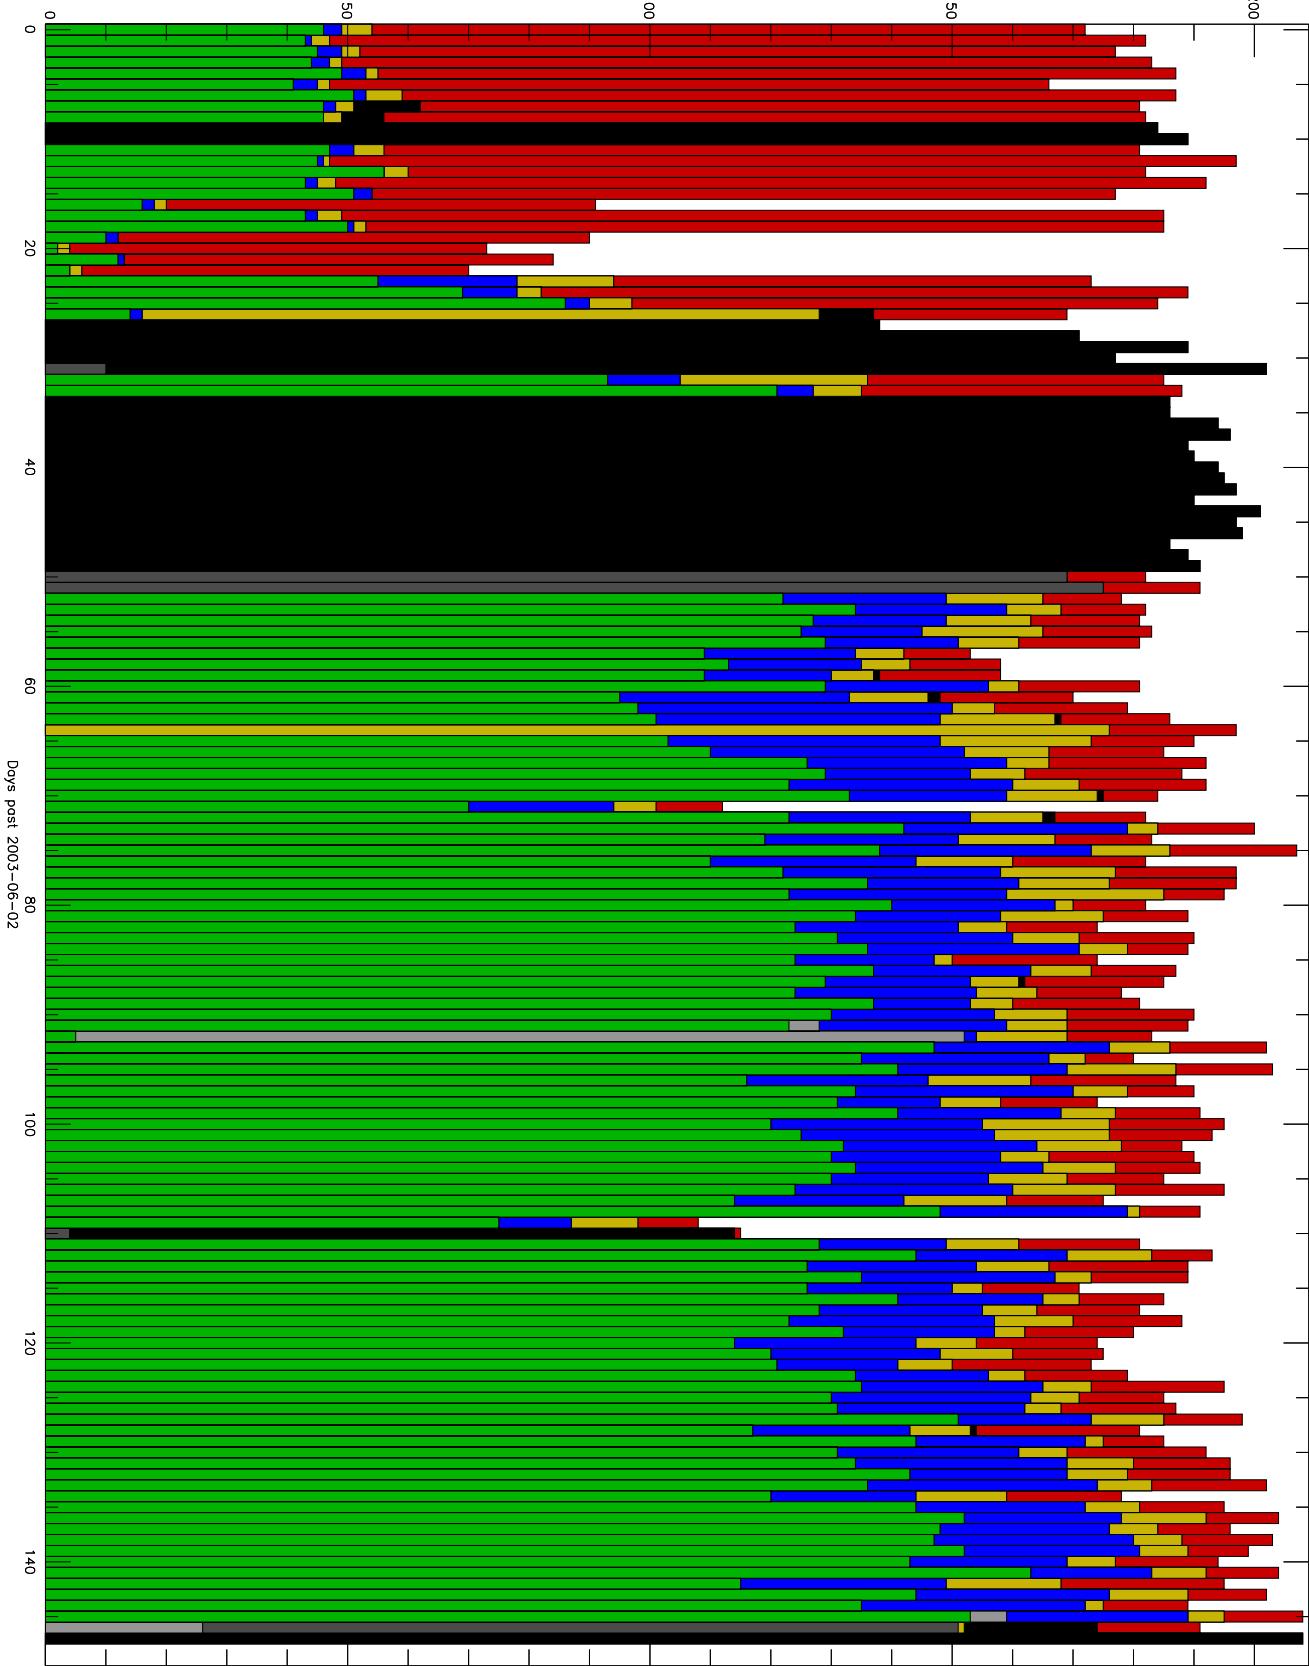

Number of occultations

GEO stats SAC-C g150o-q2s-10kp2N 2003-06-02 to 2003-10-29

Days post 2003-06-02

- CAL-F
- CAL-U
- RET-F
- RET-U
- OCL-F
- OCL-U
- OCL-P