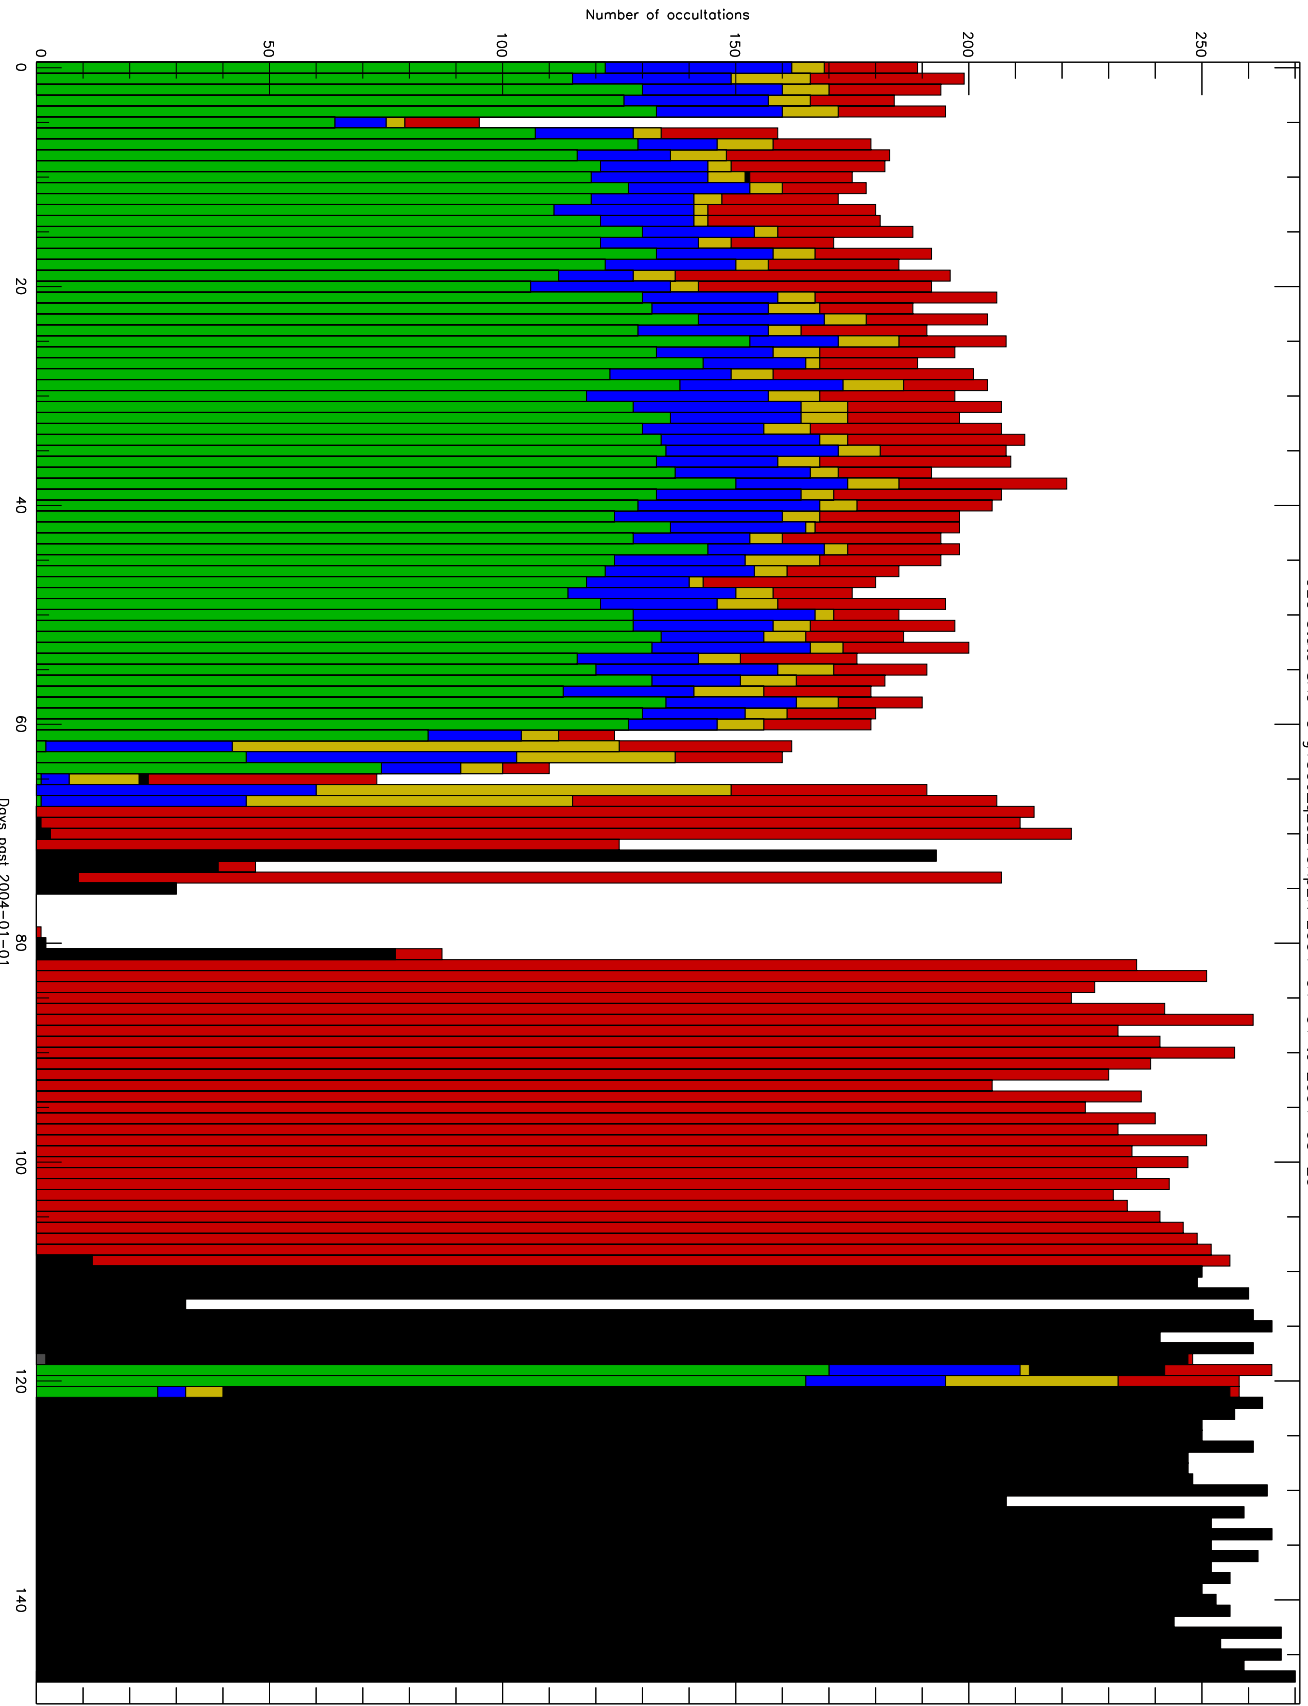

GEO stats SAC-C q150o-q2s-10kp2N 2004-01-01 to 2004-05-29

Number of occultations

Days post 2004-01-01

- CAL-F
- CAL-U
- RET-F
- RET-U
- OCL-F
- OCL-U
- OCL-P