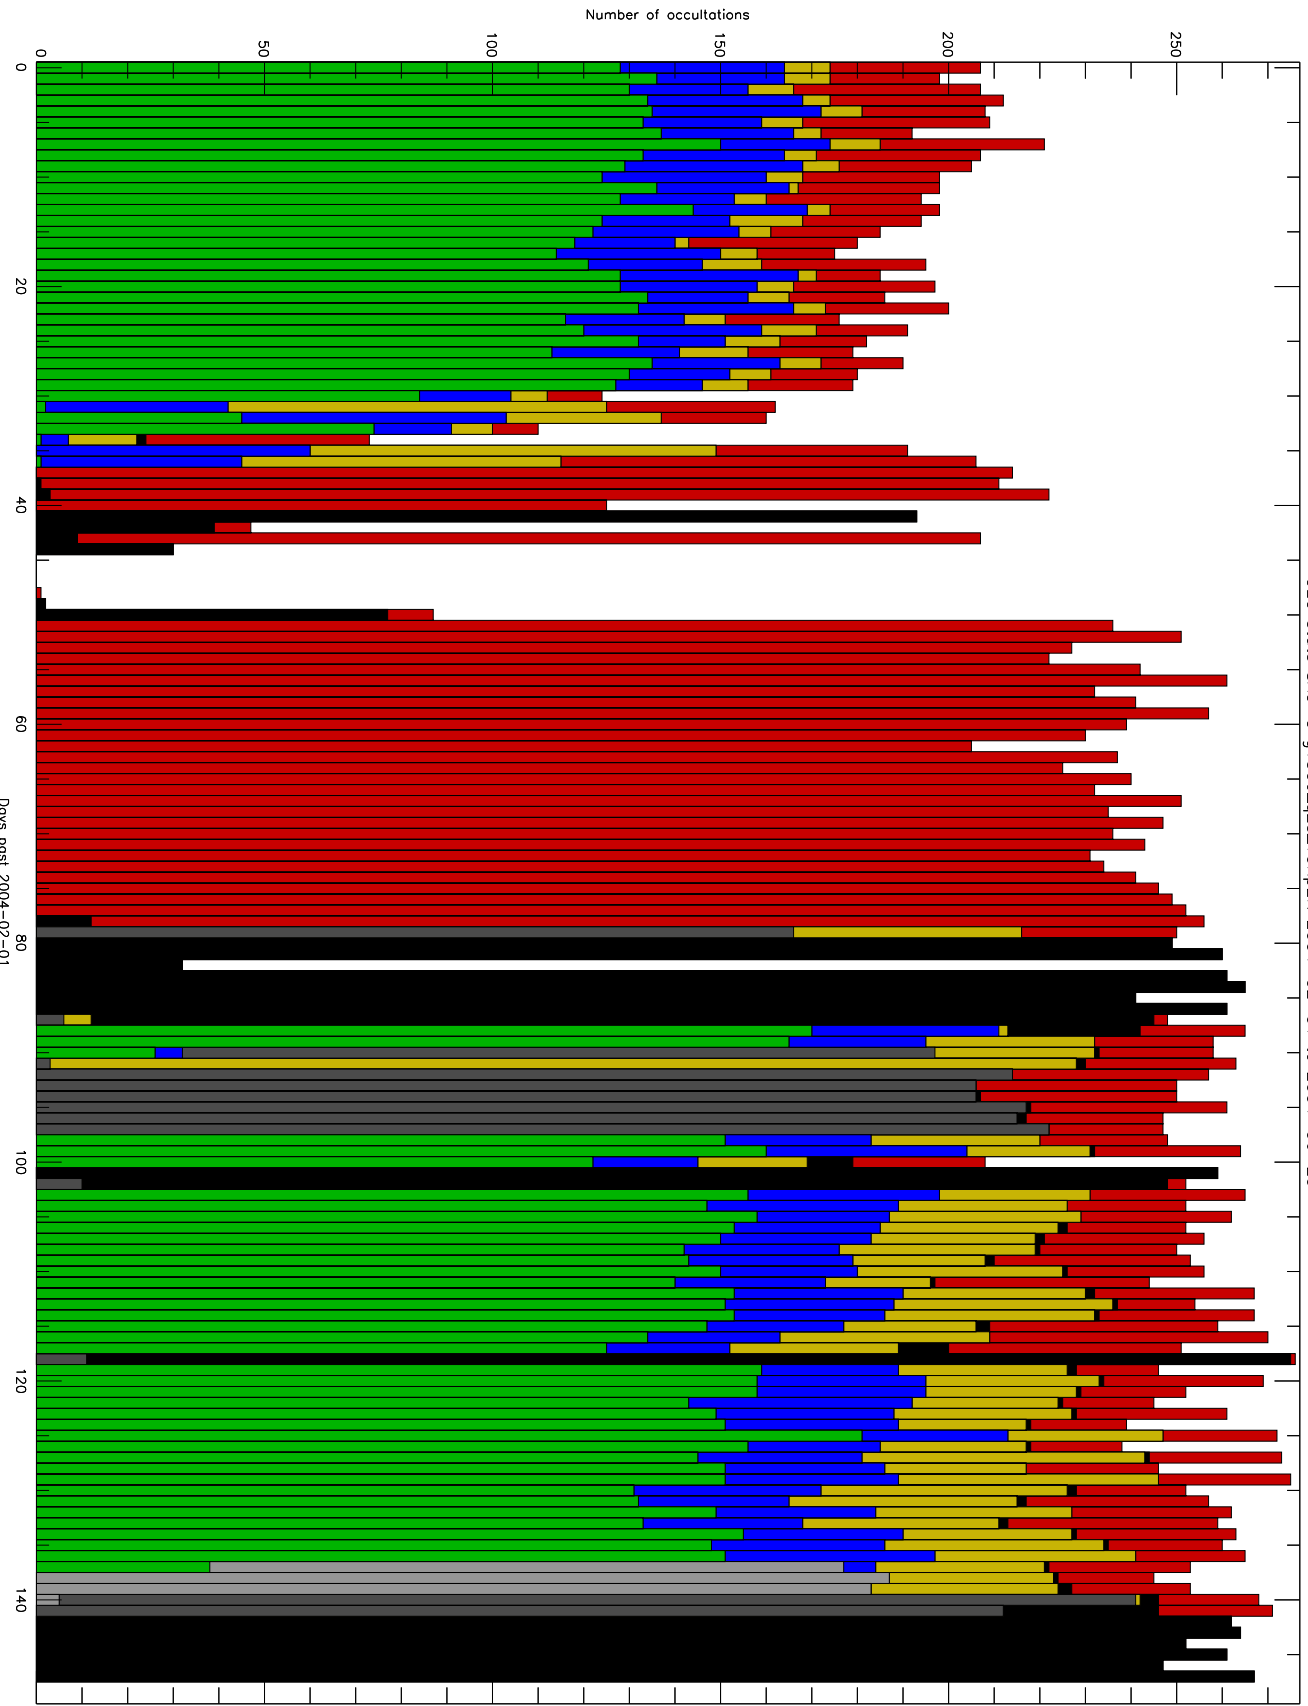

GEO stats SAC-C q150o-q2s-10kp2N 2004-02-01 to 2004-06-29

Number of occultations

Days post 2004-02-01

- CAL-F
- CAL-U
- RET-F
- RET-U
- OCL-F
- OCL-U
- OCL-P