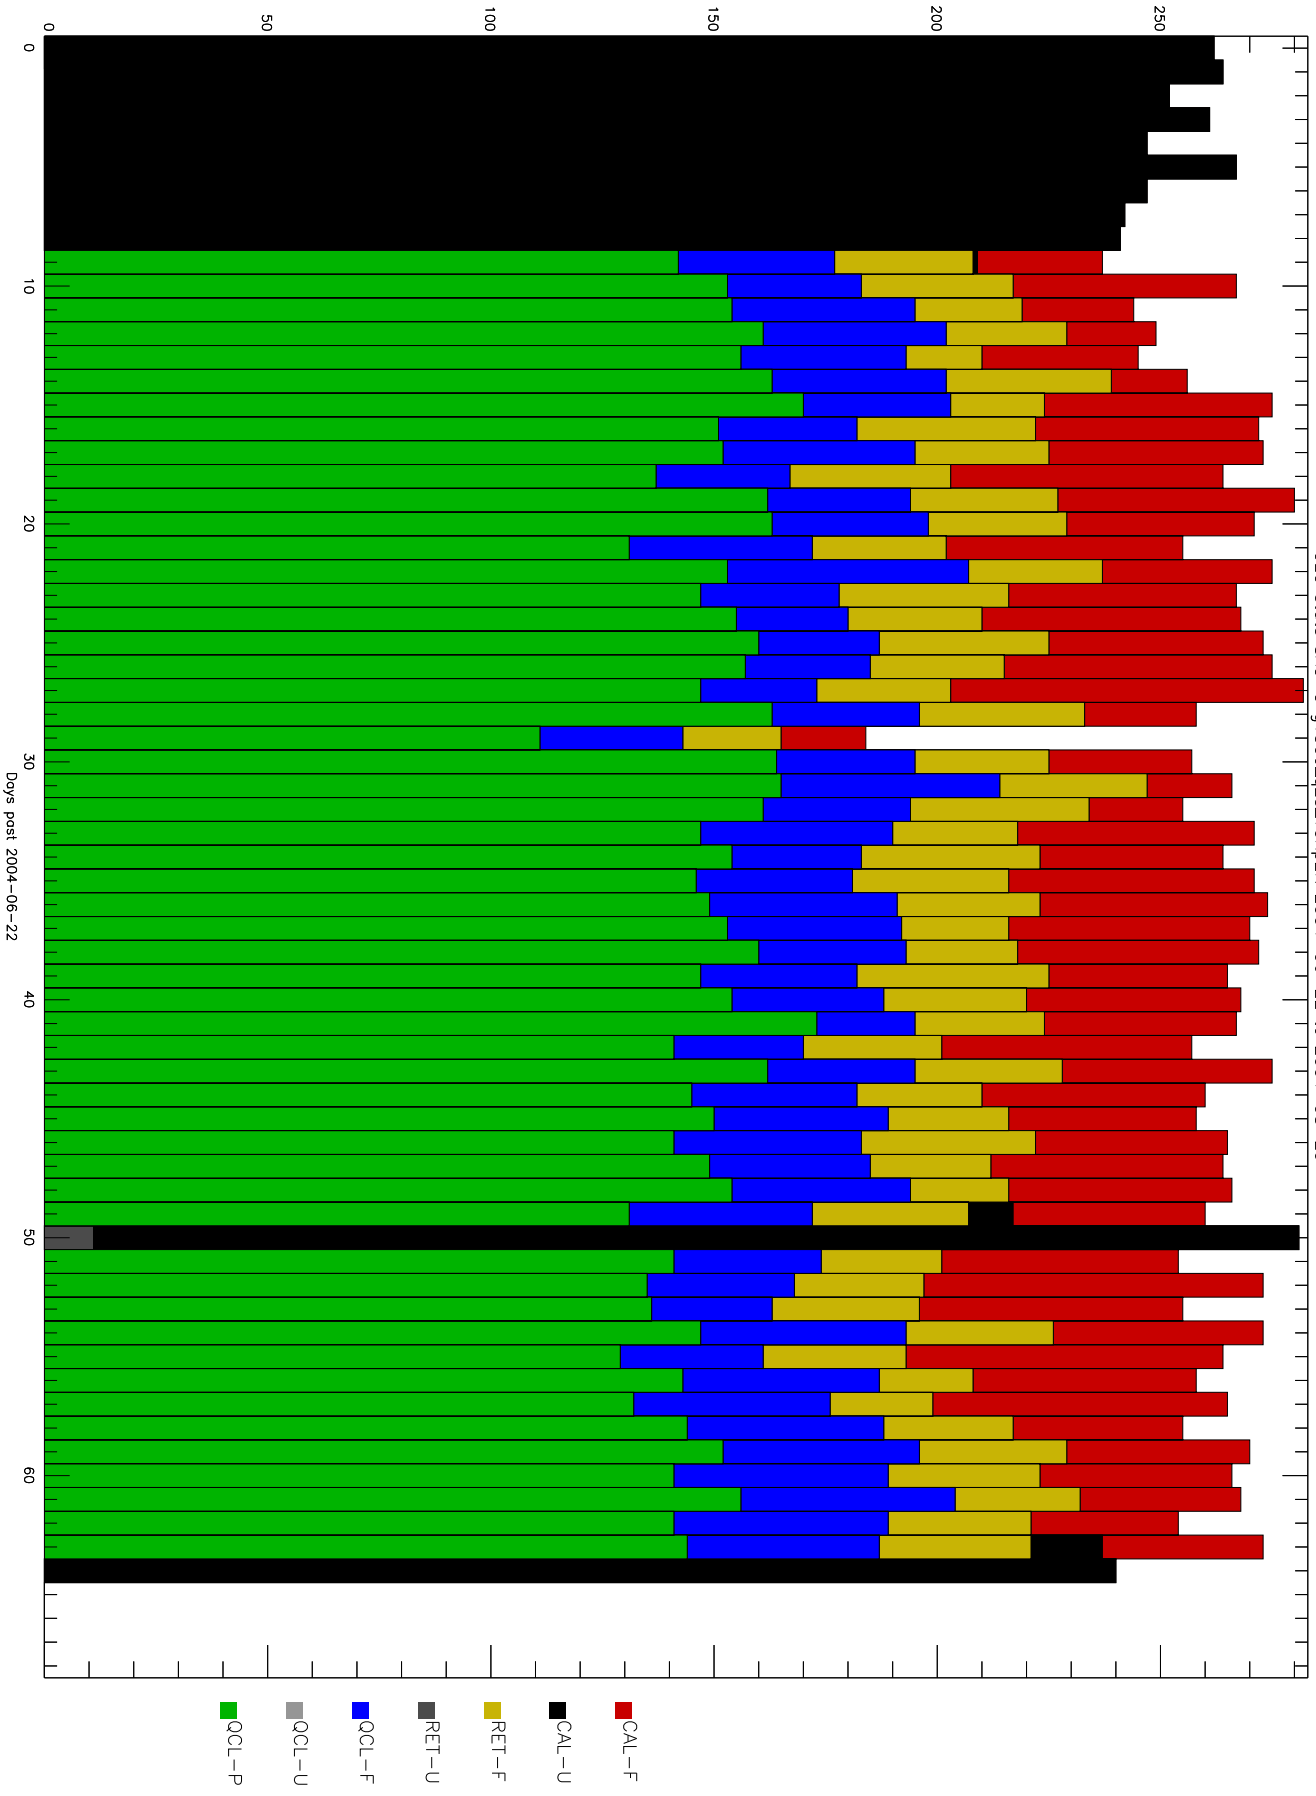

Number of occultations

GEO stats SAC-C g150o-q2s-10kp2N 2004-06-22 to 2004-08-29

- CAL-F
- RET-F
- OCL-F
- OCL-P
- RET-U
- CAL-U