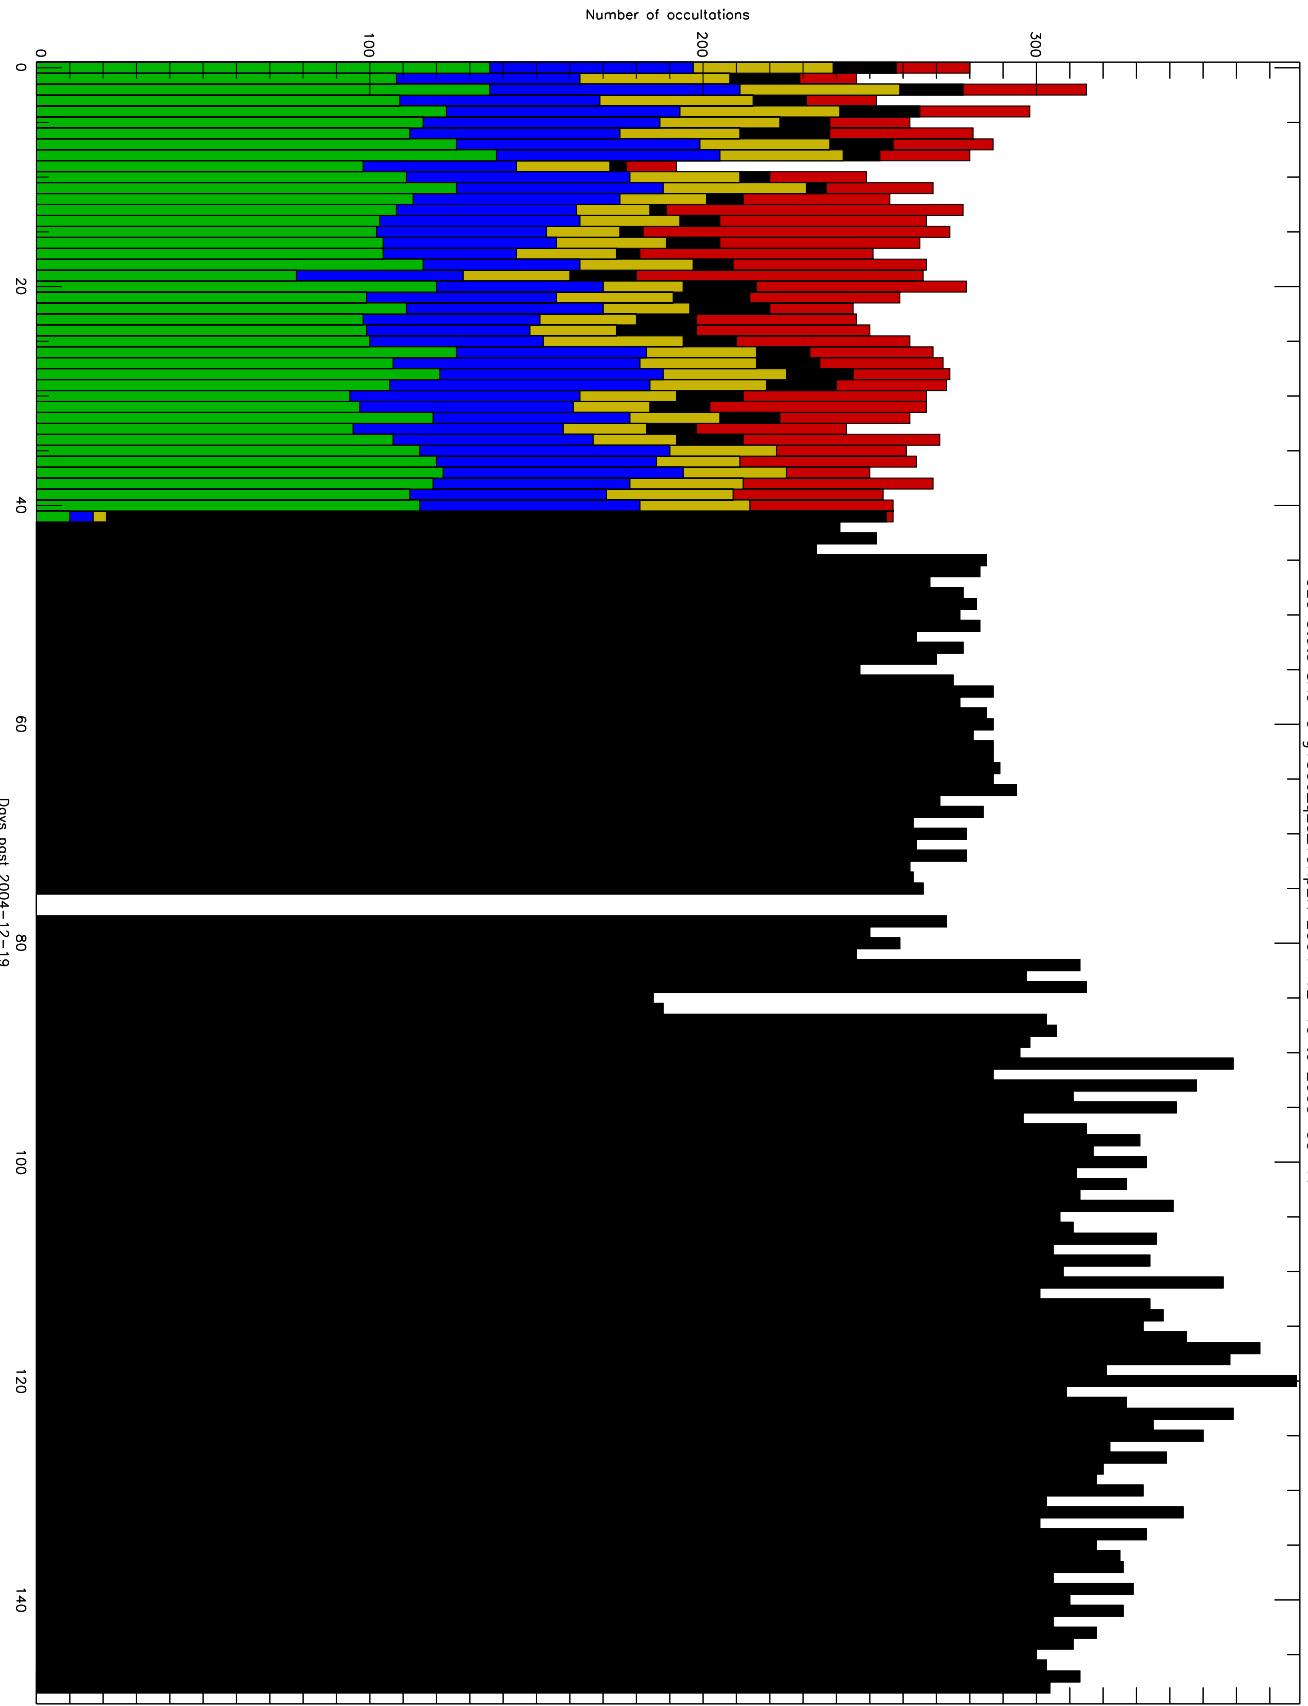

GEO stats SAC-C g150o-q2s-10kp2N 2004-12-19 to 2005-05-17

Number of occultations

Days post 2004-12-19

- CAL-F
- CAL-U
- RET-F
- RET-U
- OCL-F
- OCL-U
- OCL-P