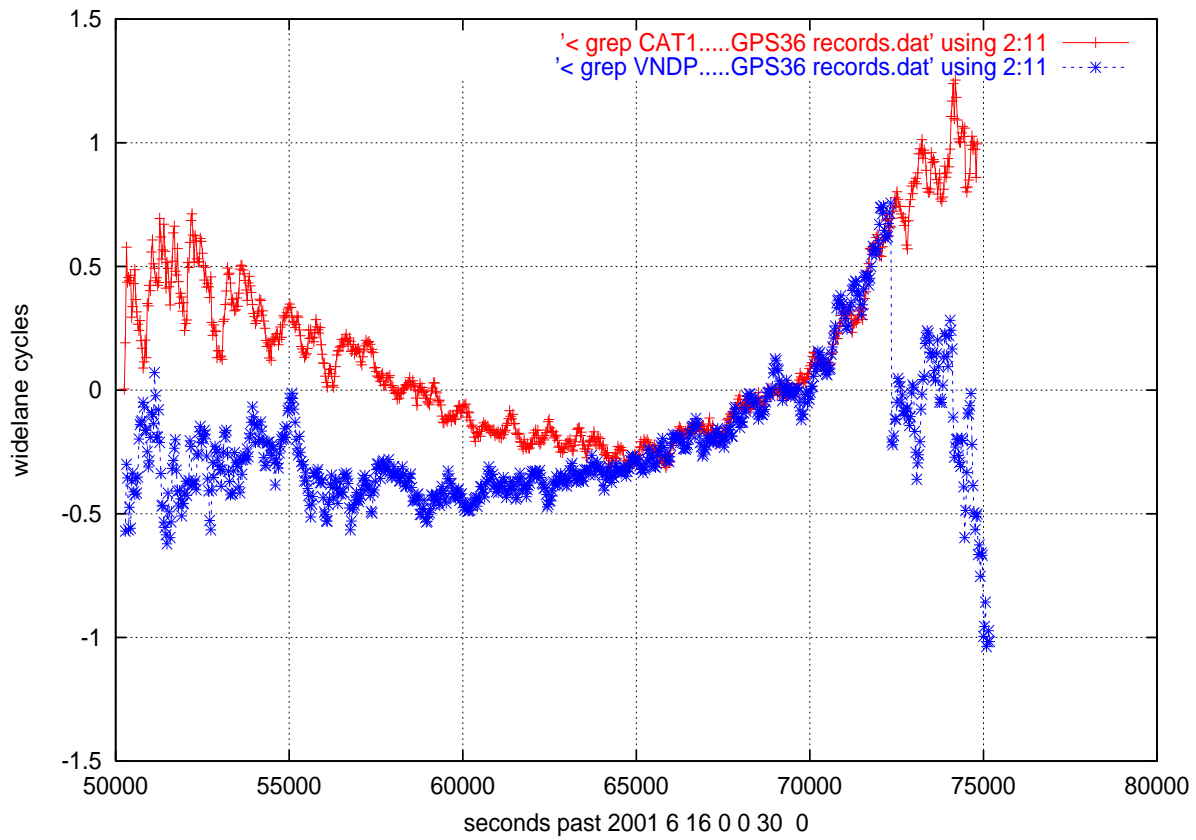

Double differenced widelanes for CAT1-VNDP

Double differenced widelanes for CAT1-VNDP